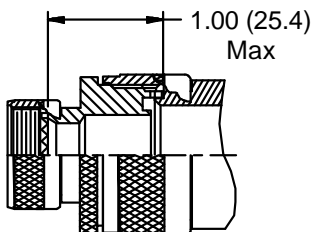

**CONNECTOR
DESIGNATORS
A-F-H-L-S
SELF-LOCKING
ROTATABLE
COUPLING**

**STYLE 2
(STRAIGHT
See Note 1)**

**STYLE 2
(45° & 90°
See Note 1)**

Mouser Electronics

Authorized Distributor

Click to View Pricing, Inventory, Delivery & Lifecycle Information: