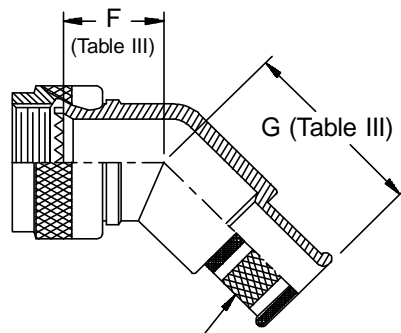

**CONNECTOR
DESIGNATORS
A-F-H-L-S
SELF-LOCKING
ROTATABLE
COUPLING**

**STYLE 2
(STRAIGHT
See Note 1)**

**STYLE 2
(45° & 90°
See Note 1)**

Mouser Electronics

Authorized Distributor

Click to View Pricing, Inventory, Delivery & Lifecycle Information: