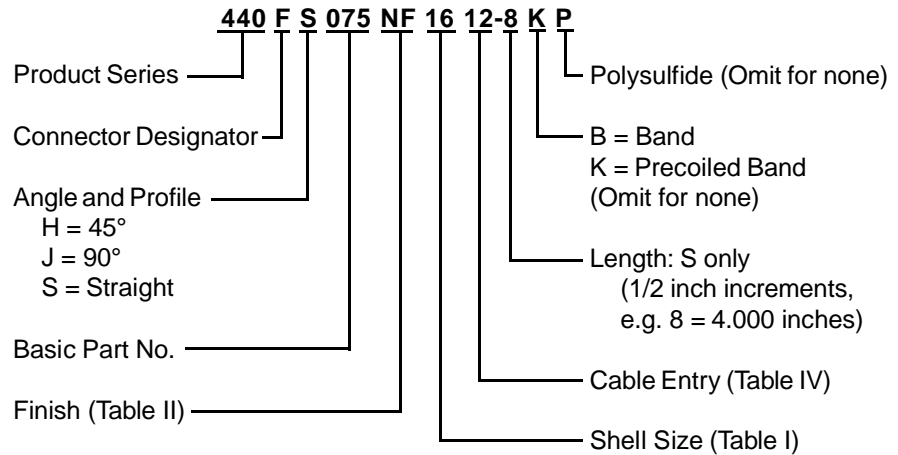

**CONNECTOR
DESIGNATORS
A-F-H-L-S
SELF-LOCKING
ROTATABLE
COUPLING**

**STYLE 2
(STRAIGHT
See Note 1)**

**STYLE 2
(45° & 90°
See Note 1)**

Mouser Electronics

Authorized Distributor

Click to View Pricing, Inventory, Delivery & Lifecycle Information: