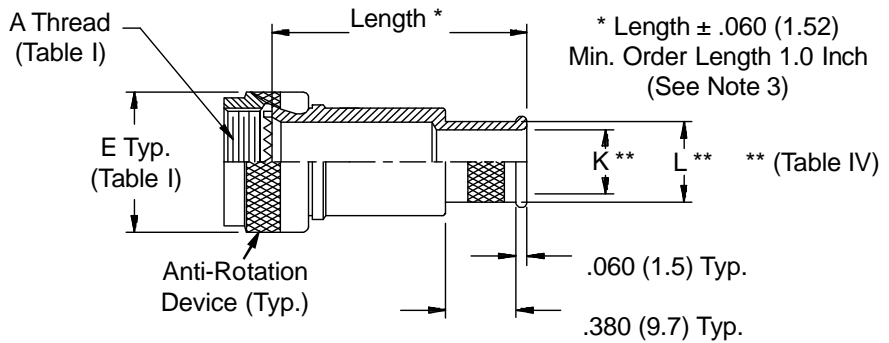

**CONNECTOR
DESIGNATORS
A-F-H-L-S
SELF-LOCKING
ROTATABLE
COUPLING**

**STYLE 2
(STRAIGHT
See Note 1)**

**STYLE 2
(45° & 90°
See Note 1)**

Mouser Electronics

Authorized Distributor

Click to View Pricing, Inventory, Delivery & Lifecycle Information: