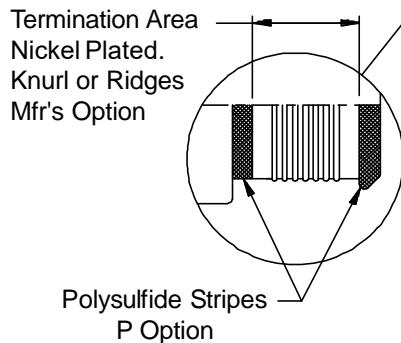

**CONNECTOR
DESIGNATORS
A-F-H-L-S
SELF-LOCKING
ROTATABLE
COUPLING**

**STYLE 2
(STRAIGHT
See Note 1)**

**STYLE 2
(45° & 90°
See Note 1)**

Mouser Electronics

Authorized Distributor

Click to View Pricing, Inventory, Delivery & Lifecycle Information: