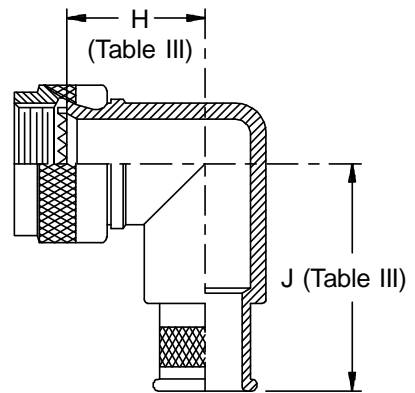

**CONNECTOR
DESIGNATORS
A-F-H-L-S
SELF-LOCKING
ROTATABLE
COUPLING**

**STYLE 2
(STRAIGHT
See Note 1)**

**STYLE 2
(45° & 90°
See Note 1)**

Mouser Electronics

Authorized Distributor

Click to View Pricing, Inventory, Delivery & Lifecycle Information: