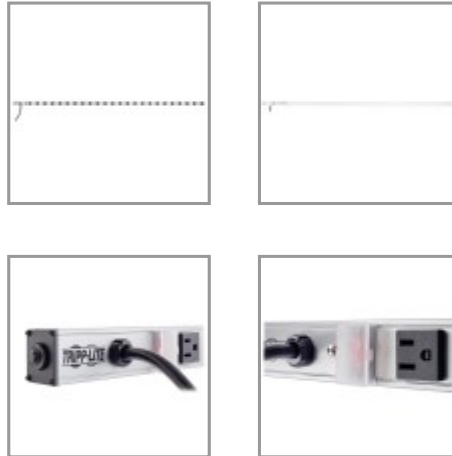

24-Outlet Vertical Power Strip, 120V, 15A, 5-15P, 15 ft. (4.57 m) Cord, 72 in.

MODEL NUMBER: **PS7224**

Highlights

- 24 outlets
- Convenient and safe covered, on/off switch
- 15-amp circuit breaker
- 15-ft. (4.57 m) cord
- 72" length

Package Includes

- PS7224
- Mounting hardware
- Instruction manual

Description

Tripp Lite's PS7224 power strip offers 15 amp, 120V multi-outlet AC power distribution in a convenient 72 inch mountable housing. Ideal for horizontal or vertical raceway style power distribution in office, workbench, industrial, networking and telecom applications. Includes 24 NEMA 5-15R output receptacles with 2.795 inch center-to-center spacing, 15-ft. (4.57 m) AC line cord and lighted power switch with locking transparent cover to prevent accidental shutoff. Sturdy all-metal extruded aluminum housing stands up to demanding network, laboratory or factory environments.

INPUT/OUTPUT: Input: NEMA 5-15P/Output: 24 NEMA 5-15R

ELECTRICAL: 120V AC, 50/60Hz, 15A

FORMAT: 72 in. corded, mountable power strip

Features

- Sturdy all-metal 72 inch corded strip format with 2.795 inch center-to-center outlet spacing
- Included mounting hardware
- Includes 24 NEMA 5-15R output receptacles
- Lighted power switch with locking transparent cover prevents accidental shutoff
- 15 amp electrical capacity with circuit breaker
- 120VAC, 50/60Hz electrical compatibility