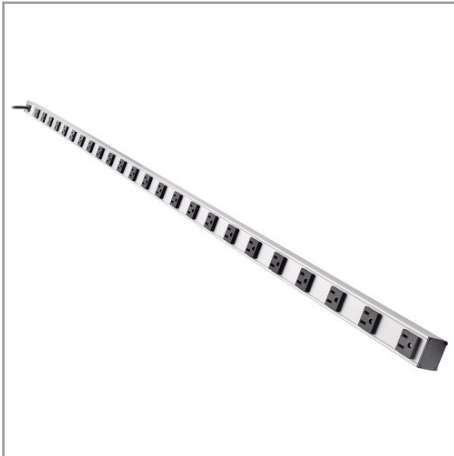

24-Outlet Vertical Power Strip, 120V, 15A, 5-15P, 15 ft. (4.57 m) Cord, 72 in.

MODEL NUMBER: **PS7224**

Highlights

- 24 outlets
- Convenient and safe covered, on/off switch
- 15-amp circuit breaker
- 15-ft. (4.57 m) cord
- 72" length

Package Includes

- PS7224
- Mounting hardware
- Instruction manual

Description

Tripp Lite's PS7224 power strip offers 15 amp, 120V multi-outlet AC power distribution in a convenient 72 inch mountable housing. Ideal for horizontal or vertical raceway style power distribution in office, workbench, industrial, networking and telecom applications. Includes 24 NEMA 5-15R output receptacles with 2.795 inch center-to-center spacing, 15-ft. (4.57 m) AC line cord and lighted power switch with locking transparent cover to prevent accidental shutoff. Sturdy all-metal extruded aluminum housing stands up to demanding network, laboratory or factory environments.

INPUT/OUTPUT: Input: NEMA 5-15P/Output: 24 NEMA 5-15R

ELECTRICAL: 120V AC, 50/60Hz, 15A

FORMAT: 72 in. corded, mountable power strip

Features

- Sturdy all-metal 72 inch corded strip format with 2.795 inch center-to-center outlet spacing
- Included mounting hardware
- Includes 24 NEMA 5-15R output receptacles
- Lighted power switch with locking transparent cover prevents accidental shutoff
- 15 amp electrical capacity with circuit breaker
- 120VAC, 50/60Hz electrical compatibility