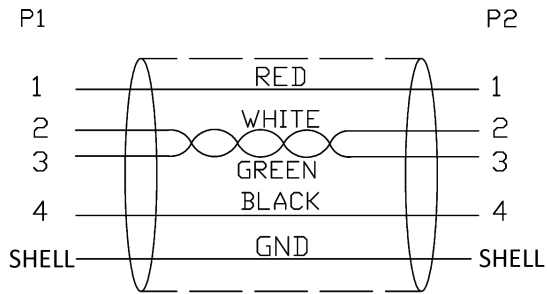

WIRE DIAGRAM