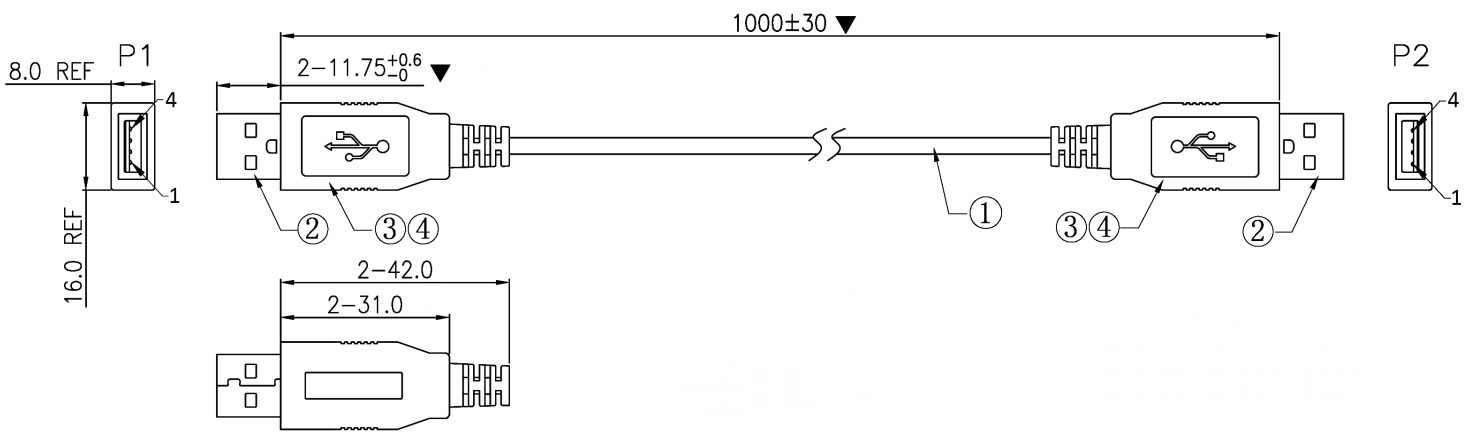

MODEL: CBLT-UA-UA-1 | **DESCRIPTION:** USB CABLE**FEATURES**

- USB 2.0
- type A male to type A male
- 1 meter
- TPE jacket
- halogen free

**SPECIFICATIONS**

parameter	conditions/description	min	typ	max	units
rated voltage			20		Vdc
rated current				1	A
conductor resistance				3	Ω
insulation resistance	at 300 Vdc / 10 ms	10			M Ω
operating temperature		-20		80	$^{\circ}$ C
storage temperature		-25		80	$^{\circ}$ C
flammability rating	UL94V-0				
RoHS	yes				

MECHANICAL DRAWING

units: mm
 tolerance:
 X.X ±0.2 mm
 X.XX ±0.15 mm
 unless otherwise noted

critical dimension: ▼

ITEM	DESCRIPTION	MATERIAL	PLATING/COLOR
1	cable	28 AWG OD: 3.0 mm, TPE	black
2	connector 1/2	USB 2.0 Type A	shell: nickel term.: gold flash
3	inner mold	LD-PE	black
4	over mold	TPE	black

WIRE DIAGRAM

PACKAGING

units: mm

Carton Size: 370 x 240 x 240 mm
Carton QTY: 300 pcs

REVISION HISTORY

rev.	description	date
1.0	initial release	12/21/2018
1.01	brand update	02/17/2020

The revision history provided is for informational purposes only and is believed to be accurate.