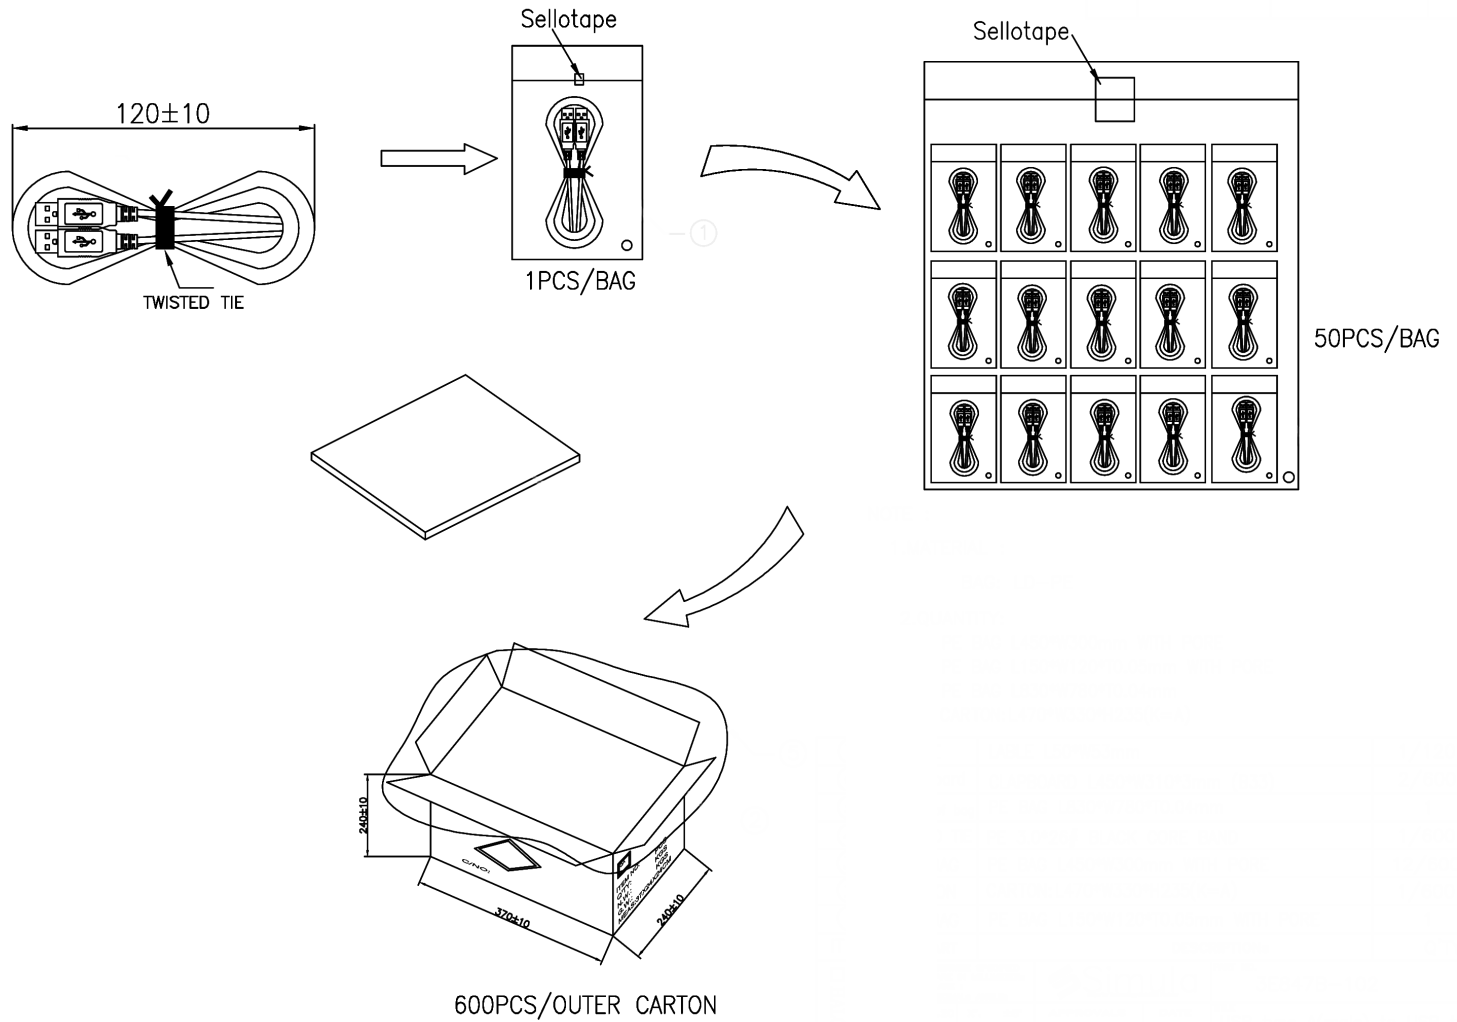

MECHANICAL DRAWING

units: mm
 tolerance:
 X.X ±0.2 mm
 X.XX ±0.15 mm
 unless otherwise noted

critical dimension: ▼

ITEM	DESCRIPTION	MATERIAL	PLATING/COLOR
1	cable	28 AWG OD: 3.0 mm, TPE	black
2	connector 1/2	USB 2.0 Type A	shell: nickel term.: gold flash
3	inner mold	LD-PE	black
4	over mold	TPE	black

WIRE DIAGRAM

PACKAGING

units: mm

Carton Size: 370 x 240 x 240 mm
Carton QTY: 300 pcs

REVISION HISTORY

rev.	description	date
1.0	initial release	12/21/2018
1.01	brand update	02/17/2020

The revision history provided is for informational purposes only and is believed to be accurate.