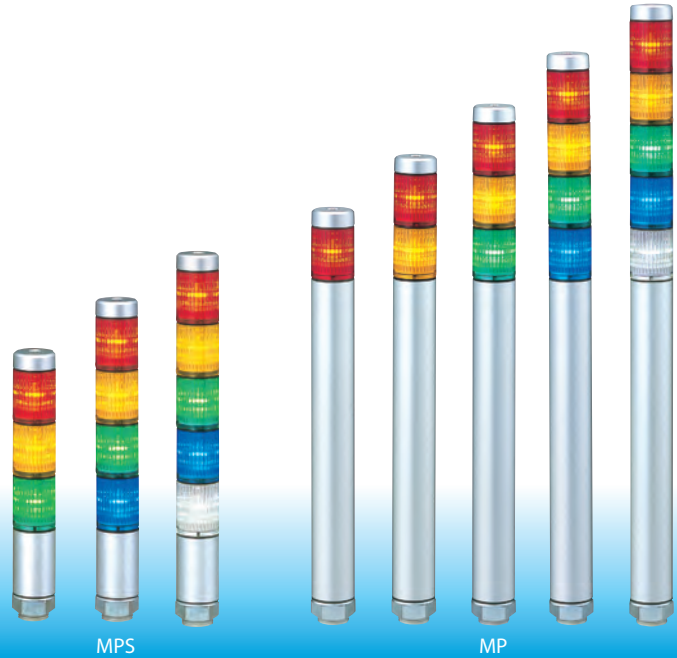

MP/MPS

Signal Tower

- LED
- IP65
- Ø30
- Cable
- NPN/PNP
Open-collector

MPS

MP

Super slim 30mm silver body Signal Tower, ideal for small devices.

FEATURES

- PATLITE's exclusive hybrid prism-cut lens designed for enhanced visibility from any direction and distance.
- Double-insulated construction for enhanced durability and safety in the work environment.
- Direct mount installation with just a single hole.
- Interchangeable Modules need no re-wiring, even after installation.
- Main body is constructed of superior impact and heat resistant ABS resin.
- Lens is made of superior weather resistant and light translucent AS resin.
- Available Colors are in Red, Amber, Green, Blue, and Clear/White.
- Conforms to the CE requirements.
- UL Recognized Components (File No. E215660)

Patented reflection system increases visibility.

High-intensity LED

Good visibility from any direction

AVAILABLE BY SPECIAL ORDER

- All Clear Lenses: Distinctive color recognition when operated with clear lenses (B0738 type).
- Cable: Versatile and flexible 3m cable.

Optional MP-B Buzzer
(See Pg. 193)

Easy to add and remove

- When adding or removing modules, the center shaft that matches the amount of tiers has to be purchased.

Interchangeable LED Modules

Changeable color sequence: Easy to add/remove up to 5 colored modules even after installation.

Note: LED modules of the same color within a signal tower will light up simultaneously.

Wiring doesn't change

- The LED Module colors correspond to the wiring, so re-wiring is not necessary.

How to Order