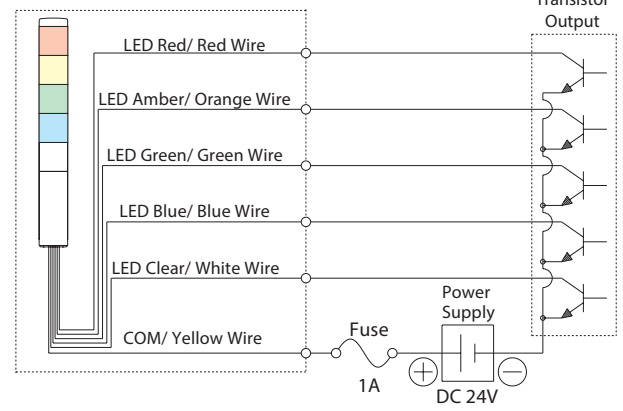

MP/MPS

Signal Tower

- LED
- IP65
- Ø30
- Cable
- NPN/PNP
Open-collector

MPS

MP

Super slim 30mm silver body Signal Tower, ideal for small devices.

FEATURES

- PATLITE's exclusive hybrid prism-cut lens designed for enhanced visibility from any direction and distance.
- Double-insulated construction for enhanced durability and safety in the work environment.
- Direct mount installation with just a single hole.
- Interchangeable Modules need no re-wiring, even after installation.
- Main body is constructed of superior impact and heat resistant ABS resin.
- Lens is made of superior weather resistant and light translucent AS resin.
- Available Colors are in Red, Amber, Green, Blue, and Clear/White.
- Conforms to the CE requirements.
- UL Recognized Components (File No. E215660)

Note: LED modules of the same color within a signal tower will light up simultaneously.

Wiring doesn't change

- The LED Module colors correspond to the wiring, so re-wiring is not necessary.

How to Order

Dimensions (Unit: mm)

Wiring

• MP/MPS Contact/ Switch

• MP/MPS NPN Open Collector

• MP/MPS PNP Open Collector