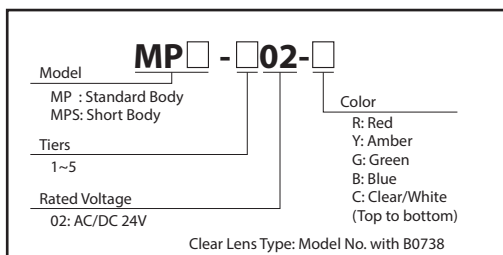

How to Order

Specifications

Stack Number	Model	Rated Voltage	Power Consumption	Mass	
				MP	MPS
1 Tier	MP/MPS-102	AC/DC 24V	0.7W	210g	110g
2 Tiers	MP/MPS-202		1.4W	230g	130g
3 Tiers	MP/MPS-302		2.0W	250g	150g
4 Tiers	MP/MPS-402		2.6W	270g	170g
5 Tiers	MP/MPS-502		3.2W	290g	190g