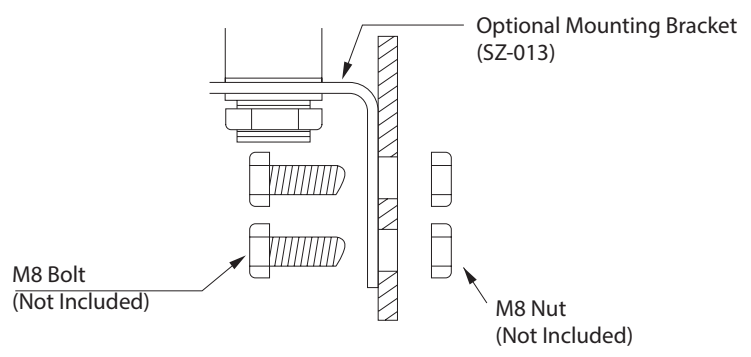

Dimensions (Unit: mm)