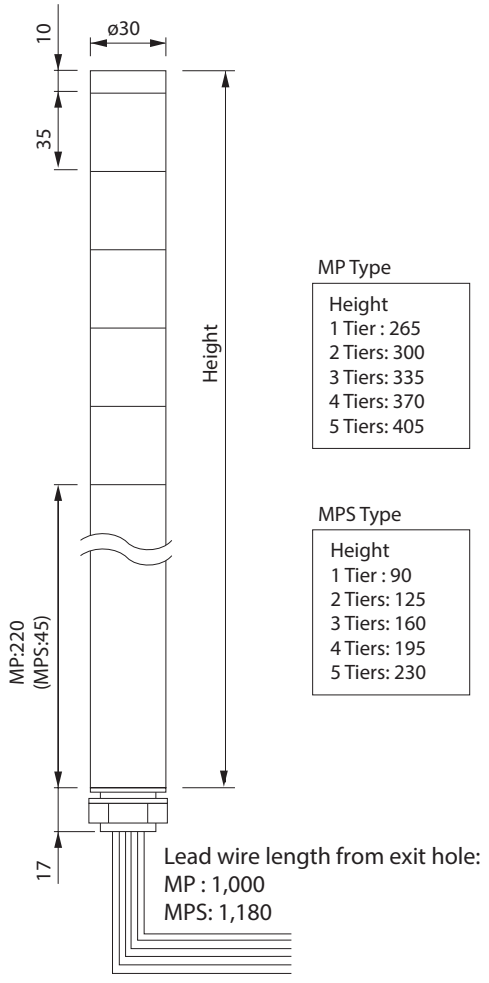

MP/MPS

Signal Tower

- LED
- IP65
- Ø30
- Cable
- NPN/PNP
Open-collector

MPS

MP

Super slim 30mm silver body Signal Tower, ideal for small devices.

FEATURES

- PATLITE's exclusive hybrid prism-cut lens designed for enhanced visibility from any direction and distance.
- Double-insulated construction for enhanced durability and safety in the work environment.
- Direct mount installation with just a single hole.
- Interchangeable Modules need no re-wiring, even after installation.
- Main body is constructed of superior impact and heat resistant ABS resin.
- Lens is made of superior weather resistant and light translucent AS resin.
- Available Colors are in Red, Amber, Green, Blue, and Clear/White.
- Conforms to the CE requirements.
- UL Recognized Components (File No. E215660)

Note: LED modules of the same color within a signal tower will light up simultaneously.

Wiring doesn't change

- The LED Module colors correspond to the wiring, so re-wiring is not necessary.

How to Order

Specifications

Stack Number	Model	Rated Voltage	Power Consumption	Mass	
				MP	MPS
1 Tier	MP/MPS-102	AC/DC 24V	0.7W	210g	110g
2 Tiers	MP/MPS-202		1.4W	230g	130g
3 Tiers	MP/MPS-302		2.0W	250g	150g
4 Tiers	MP/MPS-402		2.6W	270g	170g
5 Tiers	MP/MPS-502		3.2W	290g	190g

Dimensions (Unit: mm)

Wiring

• MP/MPS Contact/ Switch

• MP/MPS NPN Open Collector

• MP/MPS PNP Open Collector