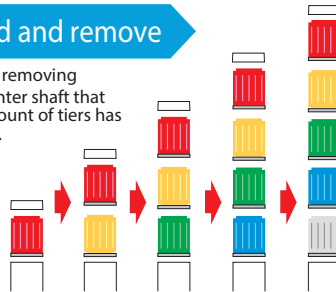

MP/MPS

Signal Tower

- LED
- IP65
- Ø30
- Cable
- NPN/PNP
Open-collector

MPS

MP

Super slim 30mm silver body Signal Tower, ideal for small devices.

FEATURES

- PATLITE's exclusive hybrid prism-cut lens designed for enhanced visibility from any direction and distance.
- Double-insulated construction for enhanced durability and safety in the work environment.
- Direct mount installation with just a single hole.
- Interchangeable Modules need no re-wiring, even after installation.
- Main body is constructed of superior impact and heat resistant ABS resin.
- Lens is made of superior weather resistant and light translucent AS resin.
- Available Colors are in Red, Amber, Green, Blue, and Clear/White.
- Conforms to the CE requirements.
- UL Recognized Components (File No. E215660)

Patented reflection system increases visibility.

High-intensity LED

Good visibility from any direction

AVAILABLE BY SPECIAL ORDER

- All Clear Lenses: Distinctive color recognition when operated with clear lenses (B0738 type).
- Cable: Versatile and flexible 3m cable.

Optional MP-B Buzzer
(See Pg. 193)

Easy to add and remove

- When adding or removing modules, the center shaft that matches the amount of tiers has to be purchased.

Interchangeable LED Modules

Changeable color sequence: Easy to add/remove up to 5 colored modules even after installation.