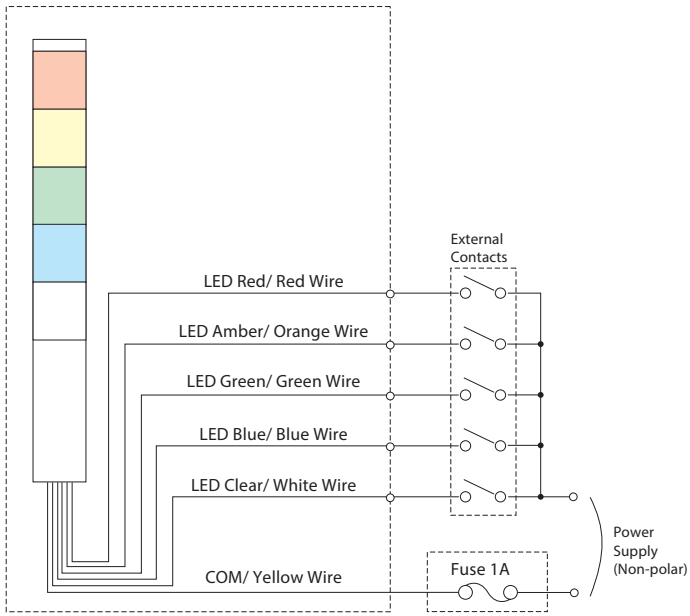

Wiring

• MP/MPS Contact/ Switch