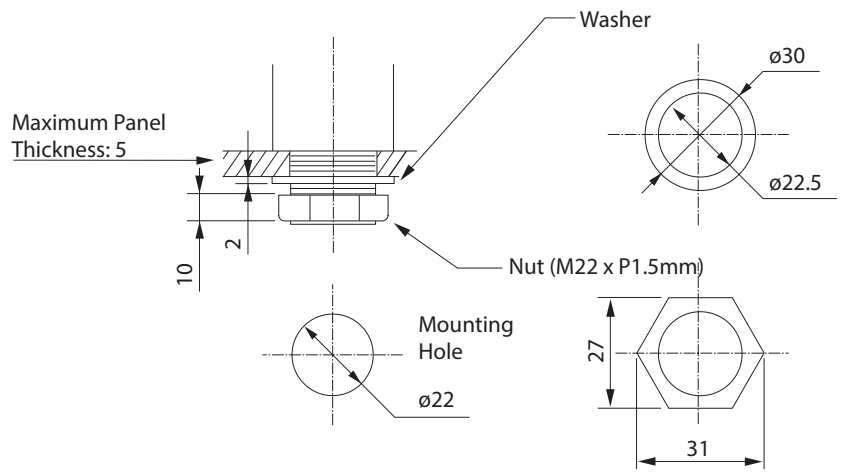

Dimensions (Unit: mm)