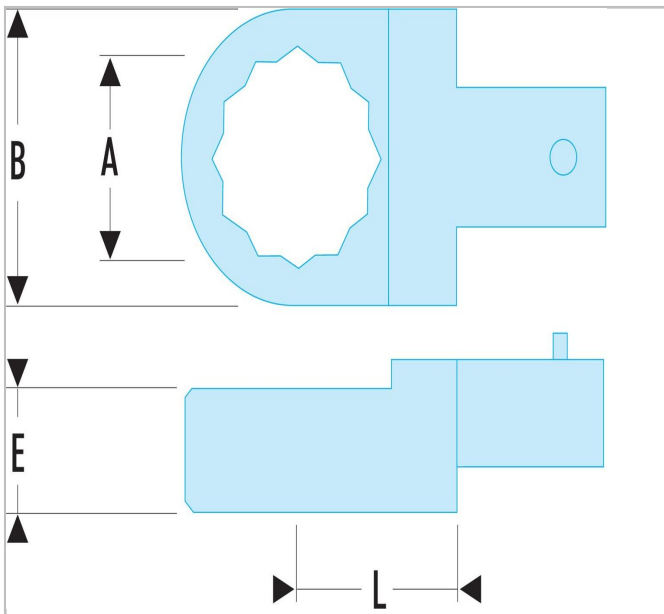

Polygon drives - drive 14 x 18 mm

Description:

- Polygon drives - drive 14 x 18 mm

	A [mm]	Length L [mm]	Thickness E [mm]	Weight [g]	Contents □
13.13	13.0	25.0	11.0	113.0	
13.14	14.0	25.0	11.0	109.0	
13.15	15.0	25.0	11.0	107.0	
13.16	16.0	25.0	11.0	127.0	
13.17	17.0	25.0	12.0	123.0	
13.18	18.0	25.0	12.0	118.0	Roll: N.38A- 6B
13.19	19.0	25.0	12.0	141.0	
13.21	21.0	25.0	12.0	133.0	
13.22	22.0	25.0	14.0	153.0	
13.23	23.0	25.0	14.0	157.0	
13.24	24.0	25.0	14.0	143.0	
13.27	27.0	31.0	16.0	183.0	
13.30	30.0	31.0	18.0	223.0	
13.32	32.0	31.0	18.0	209.0	
13.34	34.0	31.0	11.0	212.0	
13.36	36.0	31.0	19.0	193.0	