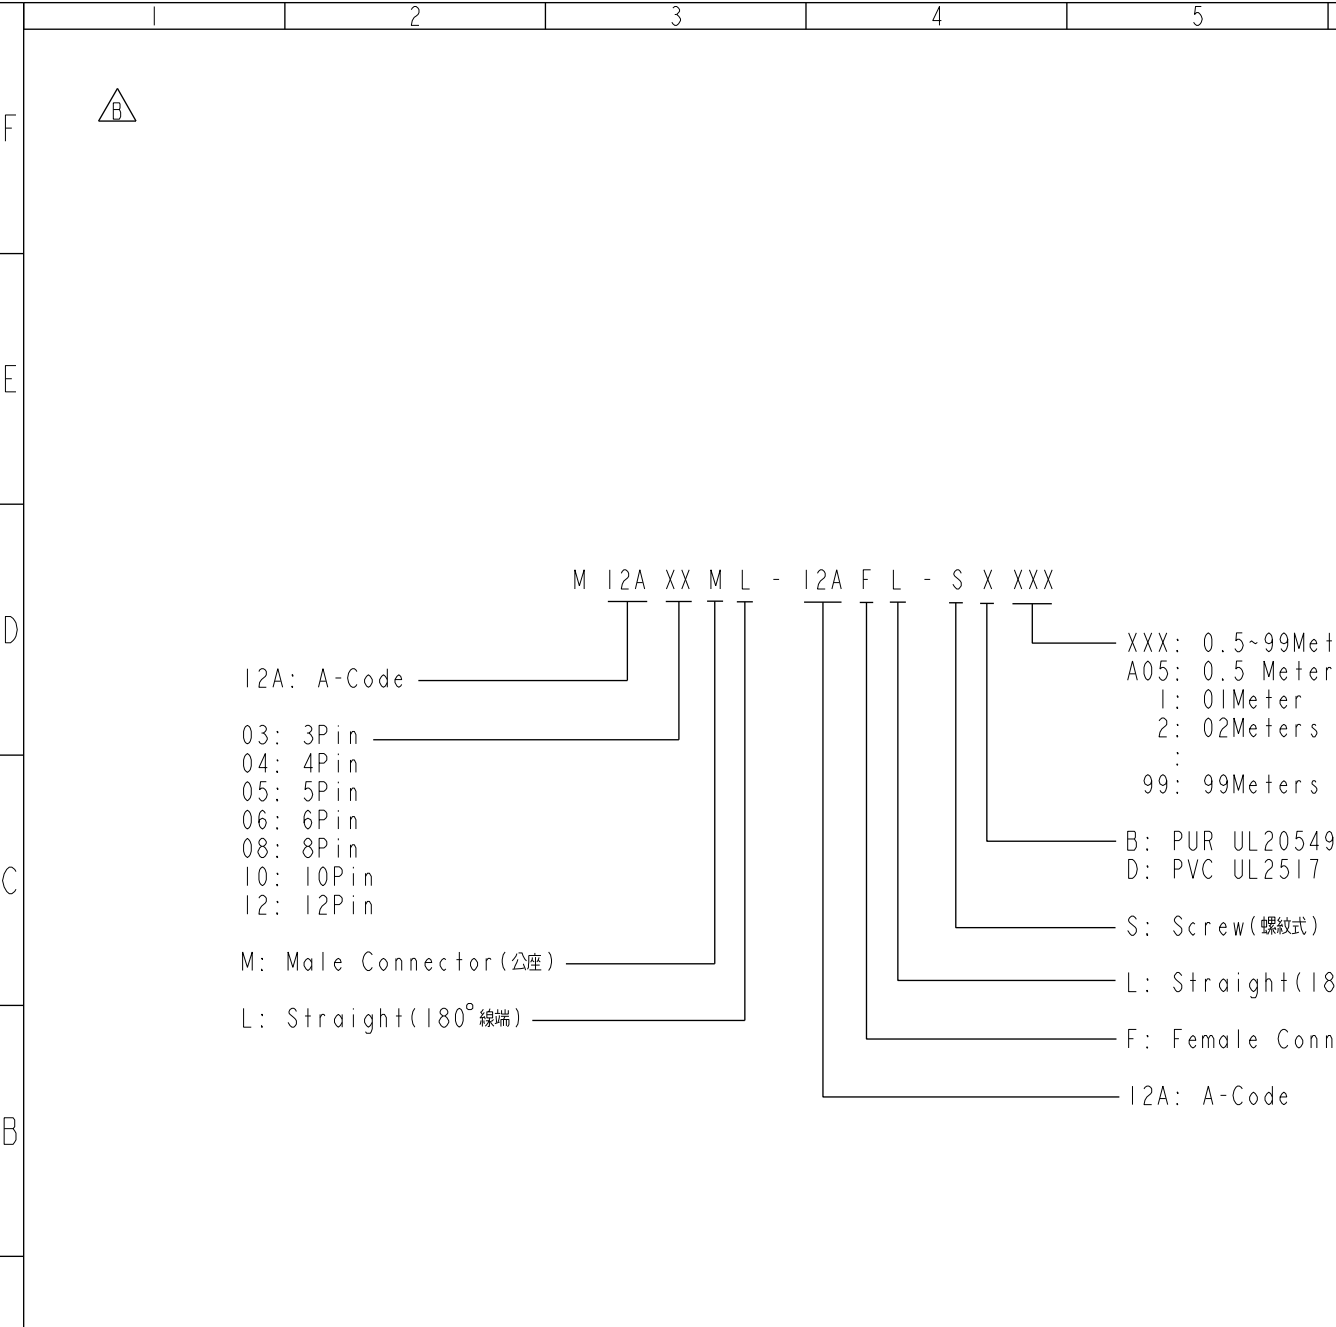

THIS DOCUMENT IS SUBJECT TO CHANGE WITHOUT NOTICE. IT IS CONFIDENTIAL AND A PROPERTY OF Amphenol LTW. DISCLOSURE TO THIRD PARTY HAS TO BE AUTHORIZED BY Amphenol LTW.

6		7	8	
12P	PVC	6.0	26	
10P		24	MI2A12ML-12AFL-SDXXX	
8P			MI2A10ML-12AFL-SDXXX	
6P			MI2A08ML-12AFL-SDXXX	
5P			MI2A06ML-12AFL-SDXXX	
4P		22	MI2A05ML-12AFL-SDXXX	
3P	MI2A04ML-12AFL-SDXXX			
12P	PUR	6.0	26	
10P		24	MI2A12ML-12AFL-SBXXX	
8P			MI2A10ML-12AFL-SBXXX	
6P			MI2A08ML-12AFL-SBXXX	
5P			MI2A06ML-12AFL-SBXXX	
4P		22	MI2A05ML-12AFL-SBXXX	
3P	MI2A04ML-12AFL-SBXXX			
Contacts	Cable Jacket	Cable OD	AWG	Item No.

UNIT:mm TOLERANCE ± 0.5 mm	TITLE MI2 A-Code Double Ended		Amphenol LTW 安費諾亮泰企業股份有限公司		ITEM NO	DRAWN BY Ruru	DATE 2018-12-12	
	SCALE 1:2	SIZE A4			SHEET 2 OF 3	DWG NO MI2AXXML-12AFL-SXXXX	CHECKED BY Rita	DATE 2018-12-12
	REV. B	WC-REV.			QC: Inspection item	CUSTOMER ALTW	APPROVED BY Max	DATE 2018-12-12