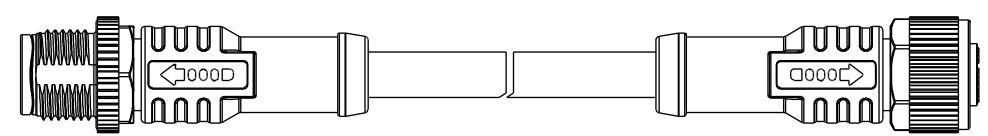

△

- Notes:
- * \varnothing Important Dimension.
 - * Waterproof Rate: IP68, IP69K.
 - * Connector: PU+GF, Black.
 - * Pin: Copper Alloy, Gold Plated.
 - * Screw Nut: Zinc Alloy, Nickel Plated.
 - * Outer Mold: PU, Black.
 - * Cable: (B) UL20549, PUR Jacket, Black.
(D) UL2517, PVC Jacket, Black.
 - * Rated Voltage: 3 & 4Pin 250V dc. or ac.
5Pin 60V dc. or ac.
6~12Pin 30V dc. or ac.
 - * Rated Current: 3~5Pin 4A
6~8Pin 2A
10~12Pin 1.5A
 - * Cable Length Tolerance: 0.5±20mm
01±40mm
02M~05M:±60mm
06M~10M:±100mm
11M~30M:±200mm
31M~99M:±500mm

UNIT:mm TOLERANCE ± 0.5 mm	TITLE M12 A-Code Double Ended		<h1 style="text-align: center;">Amphenol LTW</h1> <p style="text-align: center;">安費諾亮泰企業股份有限公司</p>		ITEM NO	DRAWN BY Ruru	DATE 2018-12-12
	SCALE 1:2	SIZE A4			SHEET 1	OF 3	DWG NO M12AXXML-12AFL-SXXXX
	REV. B	WC-REV.	\varnothing : Inspection item		CUSTOMER ALTW	APPROVED BY Max	DATE 2018-12-12