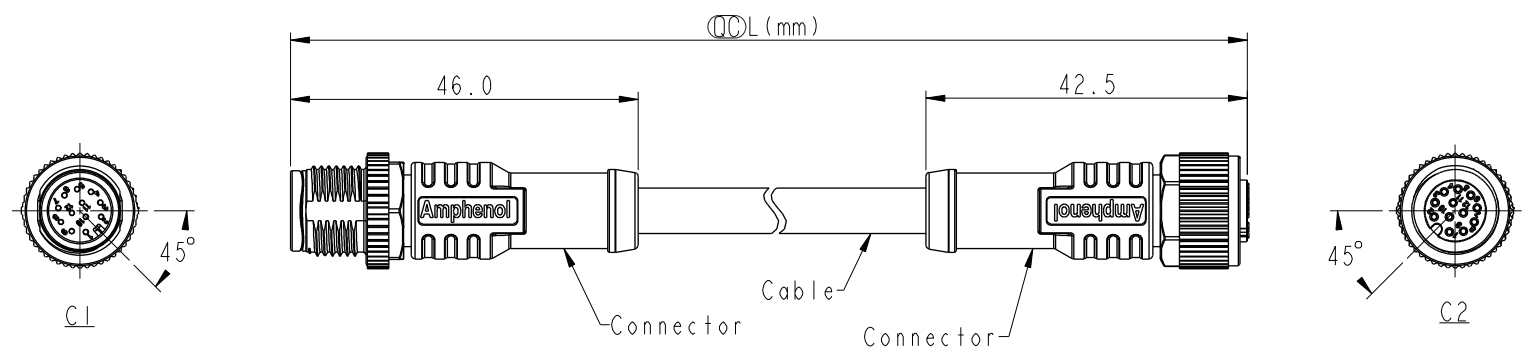

△

- Notes:
- * \varnothing Important Dimension.
 - * Waterproof Rate: IP68, IP69K.
 - * Connector: PU+GF, Black.
 - * Pin: Copper Alloy, Gold Plated.
 - * Screw Nut: Zinc Alloy, Nickel Plated.
 - * Outer Mold: PU, Black.
 - * Cable: (B) UL20549, PUR Jacket, Black.
(D) UL2517, PVC Jacket, Black.
 - * Rated Voltage: 3 & 4Pin 250V dc. or ac.
5Pin 60V dc. or ac.
6~12Pin 30V dc. or ac.
 - * Rated Current: 3~5Pin 4A
6~8Pin 2A
10~12Pin 1.5A
 - * Cable Length Tolerance: 0.5±20mm
01±40mm
02M~05M:±60mm
06M~10M:±100mm
11M~30M:±200mm
31M~99M:±500mm

UNIT:mm TOLERANCE ± 0.5 mm	TITLE M12 A-Code Double Ended		<h1 style="text-align: center;">Amphenol LTW</h1> <p style="text-align: center;">安費諾亮泰企業股份有限公司</p>		ITEM NO	DRAWN BY Ruru	DATE 2018-12-12
	SCALE 1:2	SIZE A4			SHEET 1	OF 3	DWG NO M12AXXML-12AFL-SXXXX
	REV. B	WC-REV.	\varnothing : Inspection item		CUSTOMER ALTW	APPROVED BY Max	DATE 2018-12-12

UNIT:mm TOLERANCE ± 0.5 mm	TITLE MI2 A-Code Double Ended		<h1 style="text-align: center;">Amphenol LTW</h1> <h2 style="text-align: center;">安費諾亮泰企業股份有限公司</h2>		ITEM NO	DRAWN BY Ruru	DATE 2018-12-12	
	SCALE 1:2	SIZE A4			SHEET 2 OF 3	DWG NO MI2AXXML-12AFL-SXXXX	CHECKED BY Rita	DATE 2018-12-12
	REV. B	WC-REV.			QC: Inspection item	CUSTOMER ALTW	APPROVED BY Max	DATE 2018-12-12

Pin Assignments Front View

UNIT:mm TOLERANCE ± 0.5 mm

TITLE M12 A-Code Double Ended			
SCALE 1:2	SIZE A4	SHEET 3 OF 3	
REV. B	WC-REV.	QC: Inspection item	

Amphenol LTW
安費諾亮泰企業股份有限公司

ITEM NO	DWG NO	CUSTOMER	DRAWN BY	CHECKED BY	APPROVED BY	DATE
	M12AXXML-12AFL-SXXXX	ALTW	Ruru	Rita	Max	2018-12-12