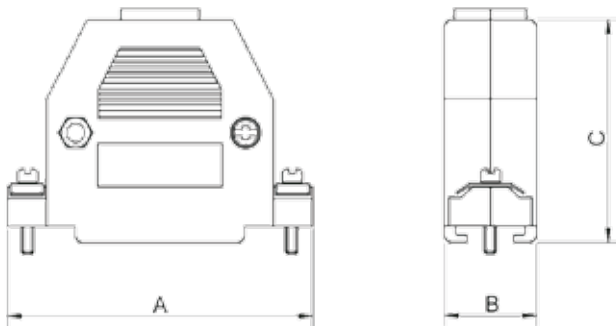

**TECHNICAL SPECIFICATIONS SC-Series**

- Material:** UL Recognised Plastic Material
- Operating Temperature:** -55°C to +110°C
- Cable Entry:** Top
- Thumbscrews:** UNC 4-40
- Cable O.D:** Up to 11,5mm
- Colour:** Black or Light Grey

Also available in Shielded version, See page 23

Size	A	B	C
9-way	31,0	16,0	40,2
15-way	39,6	17,4	38,0
25-way	55,0	16,5	44,5
37-way	69,0	24,0	52,5
50-way	69,5	19,5	44,5

**Ordering information - SHORT Jackscrews:**

**Ordering information - LONG Jackscrews:**

Size:	P/N - Kitted:	Product Code BLACK:
9-way	2360-0102-21	MHCCOV 9-SCL-BK
15-way	2360-0102-22	MHCCOV15-SCL-BK
25-way	2360-0102-23	MHCCOV25-SCL-BK
37-way	2360-0102-24	MHCCOV37-SCL-BK
50-way	2360-0102-25	MHCCOV50-SCL-BK