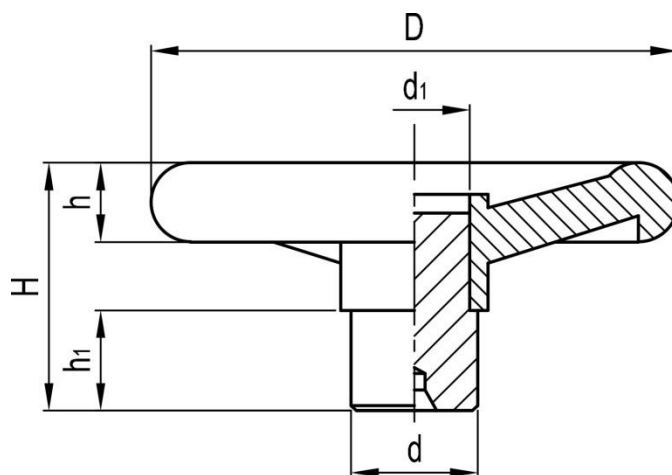

# Four spoke handwheel, through hub

RS Stock No: 1612021

## Specification

Handwheel material: Phenoplast, vegetal fibre reinforced

Zinc-plated steel visible hub with preformed punching for through-hole

ENGLISH

Stock no	D	d	d1	H	h	h1
1612018	100	24	21	47	15	17
1612019	120	25	21	49	16	15
1612021	140	28	23	54	20	17
1612022	160	32	27	56	22	21
1612023	200	40	32	72	25	25
1612024	250	50	42	82	29	29
1612025	300	52	42	95	35	30