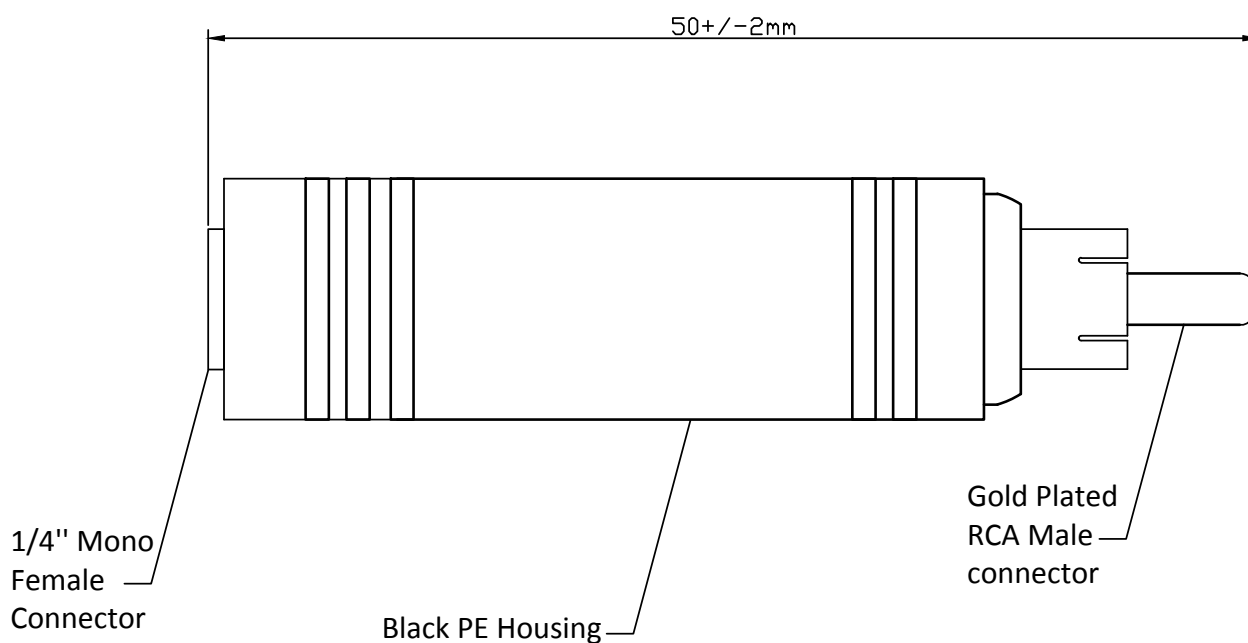

Mono Audio Adapter

black 1/4" Mono Female / RCA Male

SPECIFICATION:

Poles	2
Connection A	1/4" Mono Female
Connection B	RCA Male
Gender of contacts	Male / Female
Colour	black
Adapter design	Straight
Adapter type	1/4" Mono/RCA
Plating	Gold
Housing Material	Polyethylene (PE)
Length	50 mm

Art. Nr.

RND 205-00580

1/4" Mono
Female
Connector

Black PE Housing

Gold Plated
RCA Male
connector