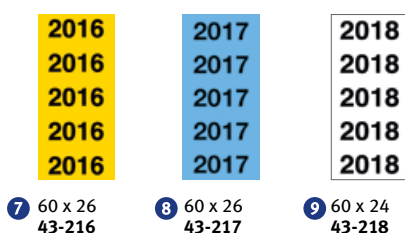

all measurements in mm

Printer: I = Inkjet printer L = Laser printer K = Copier CL = Colour laser printer

Printing **Tip** FREE Templates & Software

avery-zweckform.eu/print