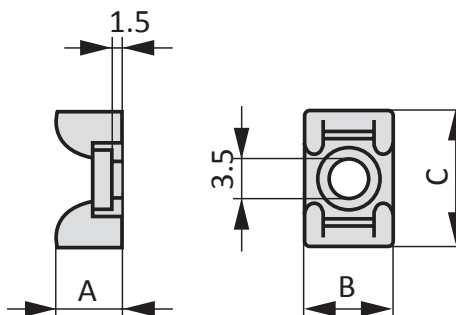

Cable tie mount 5.1 mm white

Cable Tie Mounts, Screw Mounting, RND

FEATURES:

Saddle design for maximum stability
Screw mount

SPECIFICATION:

Bore hole \varnothing	3.5 mm
Tie width	5.1 mm
Temperature range	-25...+75 °C
Colour	white
Material	Polyamide 6.6
A	7.0 mm
B	10.0 mm
C	15.0 mm

PRODUCT RANGE:

Art. Nr.

RND 475-00378