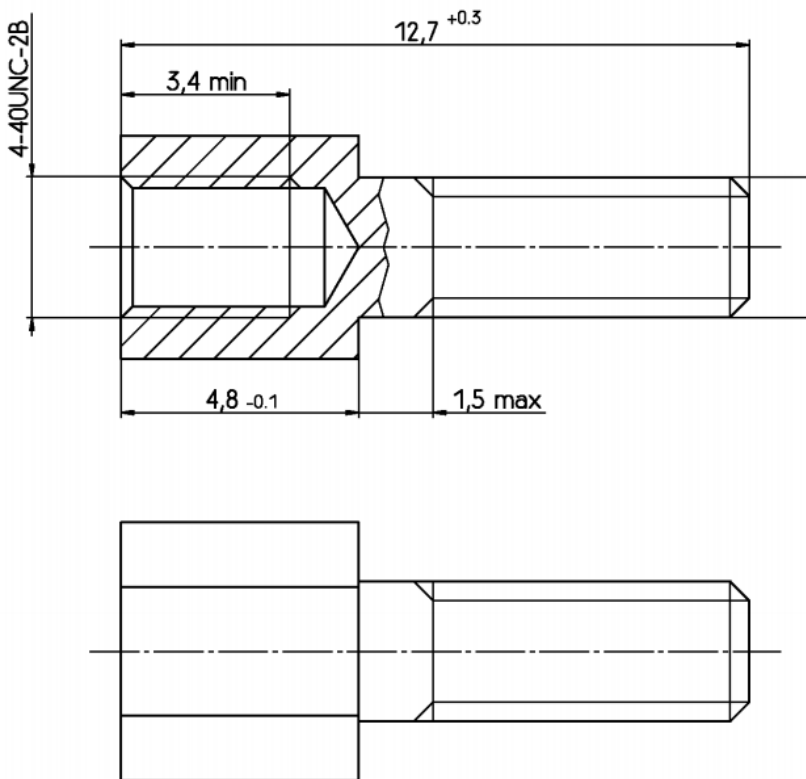

Professionally approved products.

Datasheet

Screwlock male, female 4-40 D-Sub

RS Stock number [717-4524](#)

Dimensions: mm

Specifications

- Connector Type: D-sub
- For Use With: D-sub Connector
- Overall Length: 12.7mm
- Screw Length: 4.8mm
- Screwlock Gender: Female
- Thread Size: UNC 4-40
- Type: Screwlock Kit