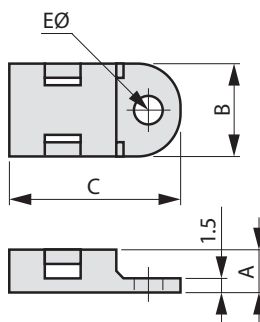

Cable tie mount 2.4...5.2 mm white

Cable Tie Mounts, Screw Mounting, RND

FEATURES:

Saddle design for maximum stability
Screw mount

SPECIFICATION:

Bore hole \varnothing	3.7 mm
Tie width	2.4...5.2 mm
Temperature range	-25...+75 °C
Colour	white
Material	Polyamide 6.6
A	5.0 mm
B	9.5 mm
C	19.6 mm