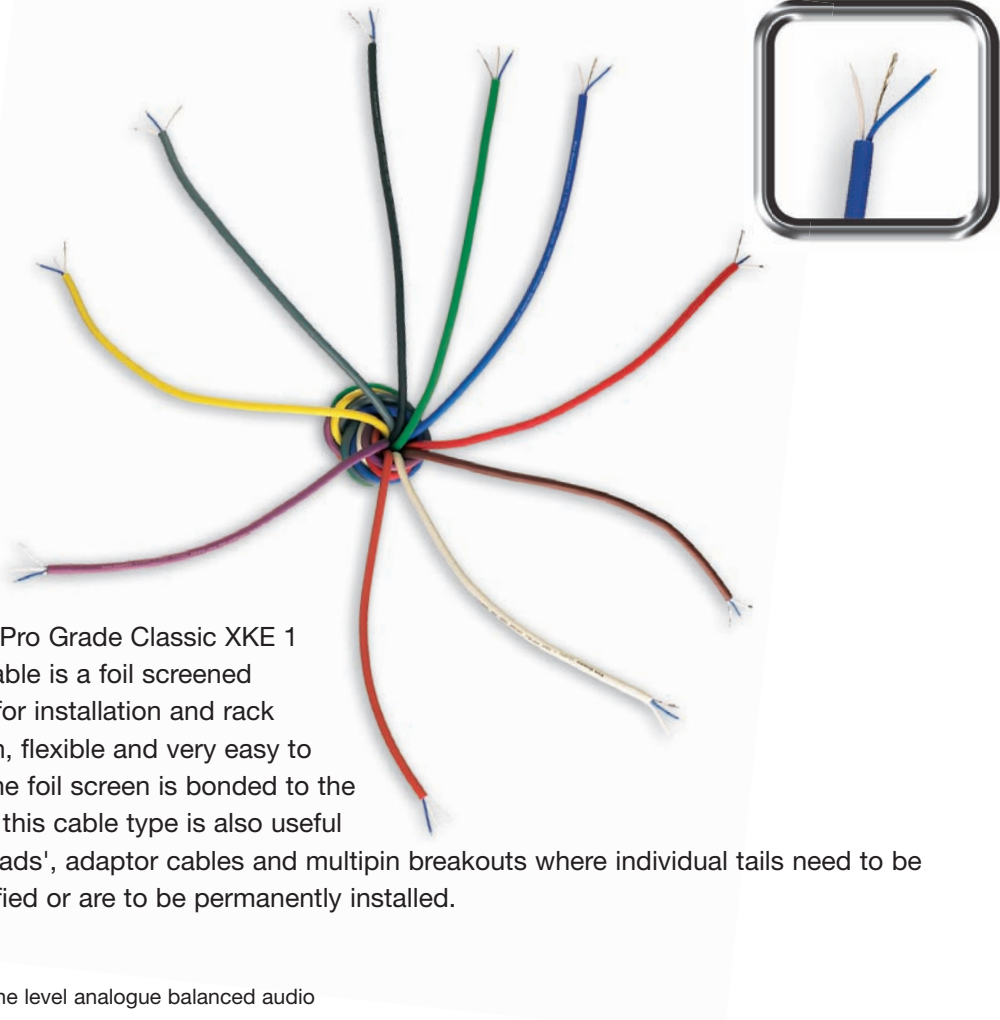

cable

17 Pro Grade Classic XKE 1 pair install cable

Van Damme Pro Grade Classic XKE 1 pair install cable is a foil screened twisted pair for installation and rack wiring. Tough, flexible and very easy to prepare as the foil screen is bonded to the outer jacket, this cable type is also useful for 'bodge leads', adaptor cables and multipin breakouts where individual tails need to be colour identified or are to be permanently installed.

Applications

- For mic and line level analogue balanced audio
- Internal rack and patch panel wiring looms
- Installations not requiring LSZH jacket materials
- Adaptor leads and multipin breakouts

Application notes

- Foil screen bonded to the outer jacket for a one strip operation when preparing
- Available in 10 colours for application or length colour coding
- 24AWG tinned drain wire in close contact to the aluminium/polyester FEF screen
- Combination of silver plated and plain ultra pure oxygen free copper conductors for unsurpassed sound quality

classic 1 pair series

Mechanical specification

Conductor	Material	Bare silver plated ultra pure oxygen free copper wire
	Stranding	1 x 0.20mm
Insulation	Material	Bare ultra pure oxygen free copper wire
	Stranding	6 x 0.20mm
Cabling	Material	XLPE Cross linked polyethylene
	Diameter	1.60mm ±0.10
	Colour coding	Blue, White
Screen	Type	Twisted pair
	Lay length	~25mm
Jacket	Type	Aluminium/polyester foil
	Coverage	150%
Jacket	Material	Flexible PVC/Neoprene composite
	Average thickness	0.40mm
	Overall diameter	3.50mm ±0.10