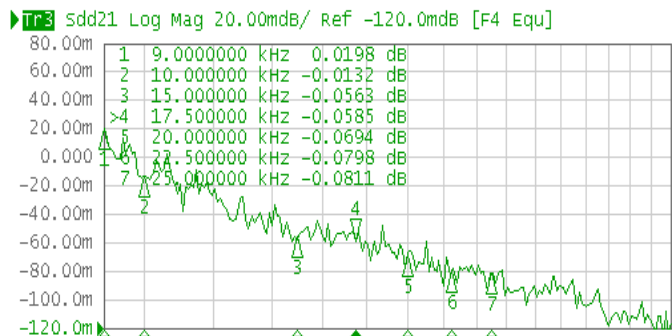

### **tasker® TSK1028 – 2x0,35 mm<sup>2</sup> - ZERO LOSS**

### **Balanced Microphone Cable with Conductive Tape**

A	B	C	D	E
---	---	---	---	---

**CATEGORY**  
**APPLICATIONS**

Balanced Microphone Cable ( See Audio Catalogue)  
 Long distances Audio connections

- A:** Black soft **PVC** sheath. Outer Diam. Ø: 6,30 (±0,20) mm.
- B:** Braided Shield in O.F.C. tinned copper, covering 90%.
- C:** Special Active Carbon Screen tape.
- D:** Core Insulation with compact Transparent PE.  
Diam. Ø 1,70 (±0,20) mm.
- E:** One conductor in O.F.C. red copper and one in O.F.C. tinned copper –  
formation 11x0,20 mm. Nom. Cross section 2x0,35 mm<sup>2</sup>.

**MARKING**

**tasker® TSK 1028 2x0,35 mm<sup>2</sup> - O.F.C.- ZERO LOSS - Low Capacitance –**  
 Active Carbon Screen - Audio Microphone Cable Made in Italy

**CUSTOM**  
**PRODUCTION**

This product may be custom produced also in **LSZH, PE, PUR**,  
 with or without Metallic Armor.

**Attenuation Test – Start 9 KHz – Stop 25 KHz**

**Cable Properties**

<b>Conductor Resistance</b>	58 Ω/Km
<b>Capacity Core/Core</b>	55 pF/m
<b>Capacity Core/Shield</b>	90 pF/m
<b>Max Rated Voltage</b>	49 V
<b>Operative Temperature</b>	-15/+70°C