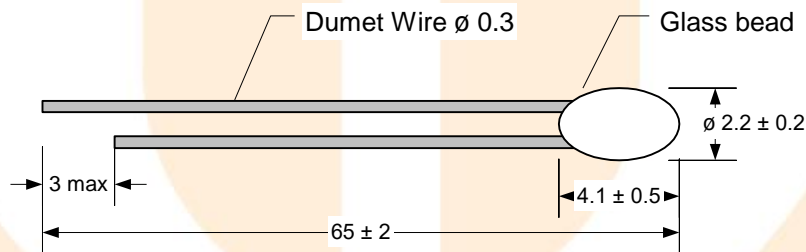

Specification of Glass Thermistor

PART NUMBER: **TT2-10KC3-13**

No. of pages: 9

Date: 19.02.2019

Revision: 00

FEATURES:

Element	Glass NTC Thermistor
No-load resistance at 25°C	10 000 Ω
Tolerance at 25°C	± 1%
Beta(25/85) Constant	3 977K ± 1%
Operating temperature range	-40°C ÷ 300°C

DRAWING:

UNITS: [mm]