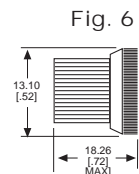

249 SERIES FOR 3/8" MOUNTING HOLE

PART NUMBER*	COLOR	VOLTAGE	mA	SERIES	
				OHMS	FIG
249-7841-1431-574	RED	105-125 AC-DC	0.7	100K	1
249-7841-1433-574	AMBER	105-125 AC-DC	0.7	100K	1
249-7841-1437-574	CLEAR	105-125 AC-DC	0.7	100K	1
249-7866-1431-514	RED	110-125 AC-DC	1.9	22K	1
249-7866-1433-514	AMBER	110-125 AC-DC	1.9	22K	1
249-7866-1437-514	CLEAR	110-125 AC-DC	1.9	22K	1

Material & Finish: Housing - Black Anodized Aluminum. Cap - High Impact Plastic

*PART NUMBER ORDERING CODE

249 - 7841 - xx3x - 574
249 - 7866 - xx3x - 514

Series: 249
Lens Shape: 14 - Fig 1 = Cylindrical, 09 - Fig 2 = Stovepipe

507 SERIES CARTRIDGES FOR HOLDERS & CLIPS • 25,000 LIFE HOURS

PART NUMBER*	COLOR	VOLTAGE	mA	SERIES	
				OHMS	FIG
507-4537-1431-640	RED	105-125 AC-DC	0.3	100K	3
507-4537-1433-640	AMBER	105-125 AC-DC	0.3	100K	3
507-4537-1435-640	WHITE	105-125 AC-DC	0.3	100K	3
507-4537-1437-640	CLEAR	105-125 AC-DC	0.3	100K	3
507-4538-1431-630	RED	110-125 AC-DC	1.2	47K	3
507-4538-1433-630	AMBER	110-125 AC-DC	1.2	47K	3
507-4538-1435-630	WHITE	110-125 AC-DC	1.2	47K	3
507-4538-1437-630	CLEAR	110-125 AC-DC	1.2	47K	3

Material & Finish: Housing - Clear Anodized Aluminum. Cap - High Impact Plastic

*PART NUMBER ORDERING CODE

507 - 4537 - xx3x - 640
507 - 4538 - xx3x - 630

Series: 507
Lens Shape: 14 - Fig 3 = Cylindrical, 09 - Fig 4 = Stovepipe

250 & 508 SERIES HOLDERS FOR 3/8" MOUNTING HOLE

*PART NUMBER ORDERING CODE

250 - xx45 - 14 - 504
508 - xx45 - 504

Series: 250/508
Terminal Type: 87 = Turret Terminals, 74 = Solder Blade (Not Shown), 75 = Solder Cups (Not Shown)

250 Series Caps for use with 507 cylindrical cartridges. (Fig. 3)

CAP PART NO.	COLOR	FIG
250-3531-500	RED	5
250-3533-500	AMBER	5
250-3535-500	WHITE	5
250-3537-500	CLEAR	5