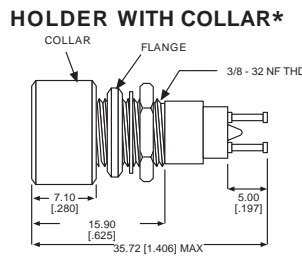

249 SERIES FOR 3/8" MOUNTING HOLE

PART NUMBER*	COLOR	VOLTAGE	mA	SERIES	
				OHMS	FIG
249-7841-1431-574	RED	105-125 AC-DC	0.7	100K	1
249-7841-1433-574	AMBER	105-125 AC-DC	0.7	100K	1
249-7841-1437-574	CLEAR	105-125 AC-DC	0.7	100K	1
249-7866-1431-514	RED	110-125 AC-DC	1.9	22K	1
249-7866-1433-514	AMBER	110-125 AC-DC	1.9	22K	1
249-7866-1437-514	CLEAR	110-125 AC-DC	1.9	22K	1

507 SERIES CARTRIDGES FOR HOLDERS & CLIPS • 25,000 LIFE HOURS

PART NUMBER*	COLOR	VOLTAGE	mA	SERIES	
				OHMS	FIG
507-4537-1431-640	RED	105-125 AC-DC	0.3	100K	3
507-4537-1433-640	AMBER	105-125 AC-DC	0.3	100K	3
507-4537-1435-640	WHITE	105-125 AC-DC	0.3	100K	3
507-4537-1437-640	CLEAR	105-125 AC-DC	0.3	100K	3
507-4538-1431-630	RED	110-125 AC-DC	1.2	47K	3
507-4538-1433-630	AMBER	110-125 AC-DC	1.2	47K	3
507-4538-1435-630	WHITE	110-125 AC-DC	1.2	47K	3
507-4538-1437-630	CLEAR	110-125 AC-DC	1.2	47K	3

Material & Finish: Housing - Clear Anodized Aluminum. Cap - High Impact Plastic

***PART NUMBER ORDERING CODE**

507 - 4537 - xx3x - 640
507 - 4538 - xx3x - 630

Series: 507
 Lens Shape: 14 - Fig 3 = Cylindrical, 09 - Fig 4 = Stovepipe

250 & 508 SERIES HOLDERS FOR 3/8" MOUNTING HOLE

250-8745-14-504

508-8745-504

***PART NUMBER ORDERING CODE**

250 - xx45 - 14 - 504
508 - xx45 - 504

Series: 250/508
 Terminal Type: 87 = Turret Terminals, 74 = Solder Blade (Not Shown), 75 = Solder Cups (Not Shown)