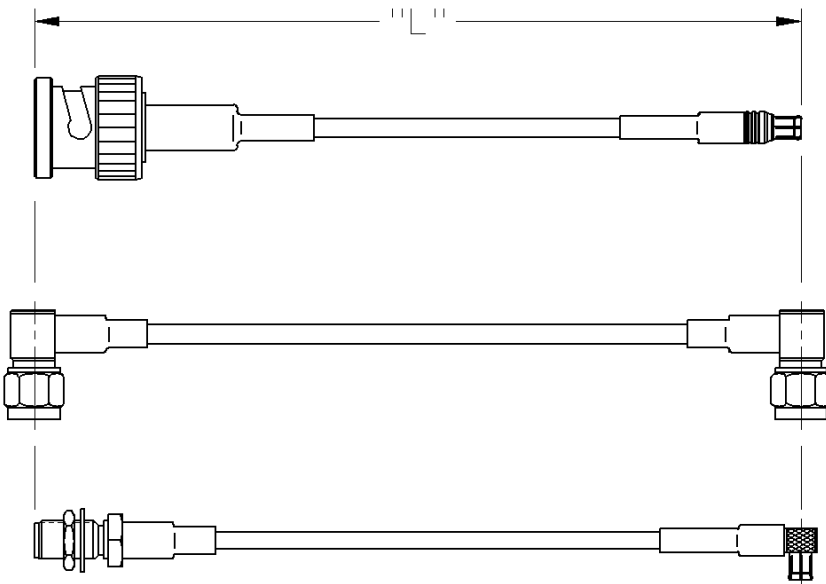

Fixed Length Cable Assemblies

INCHES (MILLIMETERS)
CUSTOMER DRAWINGS AVAILABLE UPON REQUEST

SMA STRAIGHT PLUG TO SMA STRAIGHT BULKHEAD JACK

PART NUMBER	CABLE TYPE	CABLE LENGTH	CONNECTOR A	CONNECTOR B
415-0031-006	RG-316	6"	142-0403-011	142-0303-411
415-0031-012	RG-316	12"	142-0403-011	142-0303-411
415-0031-018	RG-316	18"	142-0403-011	142-0303-411
415-0031-024	RG-316	24"	142-0403-011	142-0303-411
415-0031-036	RG-316	36"	142-0403-011	142-0303-411
415-0031-048	RG-316	48"	142-0403-011	142-0303-411
415-0035-006	RG-316 DS	6"	142-0404-011	142-0304-411
415-0035-012	RG-316 DS	12"	142-0404-011	142-0304-411
415-0035-018	RG-316 DS	18"	142-0404-011	142-0304-411
415-0035-024	RG-316 DS	24"	142-0404-011	142-0304-411
415-0035-036	RG-316 DS	36"	142-0404-011	142-0304-411

PART NUMBER	CABLE TYPE	CABLE LENGTH	CONNECTOR A	CONNECTOR B
415-0035-048	RG-316 DS	48"	142-0404-011	142-0304-411
415-0040-012	RG-58	12"	142-0407-011	142-0307-411
415-0040-024	RG-58	24"	142-0407-011	142-0307-411
415-0040-036	RG-58	36"	142-0407-011	142-0307-411
415-0040-048	RG-58	48"	142-0407-011	142-0307-411
415-0040-060	RG-58	60"	142-0407-011	142-0307-411
415-0045-012	RG-142	12"	142-0408-011	142-0308-411
415-0045-024	RG-142	24"	142-0408-011	142-0308-411
415-0045-036	RG-142	36"	142-0408-011	142-0308-411
415-0045-048	RG-142	48"	142-0408-011	142-0308-411
415-0045-060	RG-142	60"	142-0408-011	142-0308-411

Johnson Components' cable length applies to the end of straight connectors. The length is applied to the vertical centroid of right angle connectors. The last three digits of the part number reflect the length of the cable in inches.