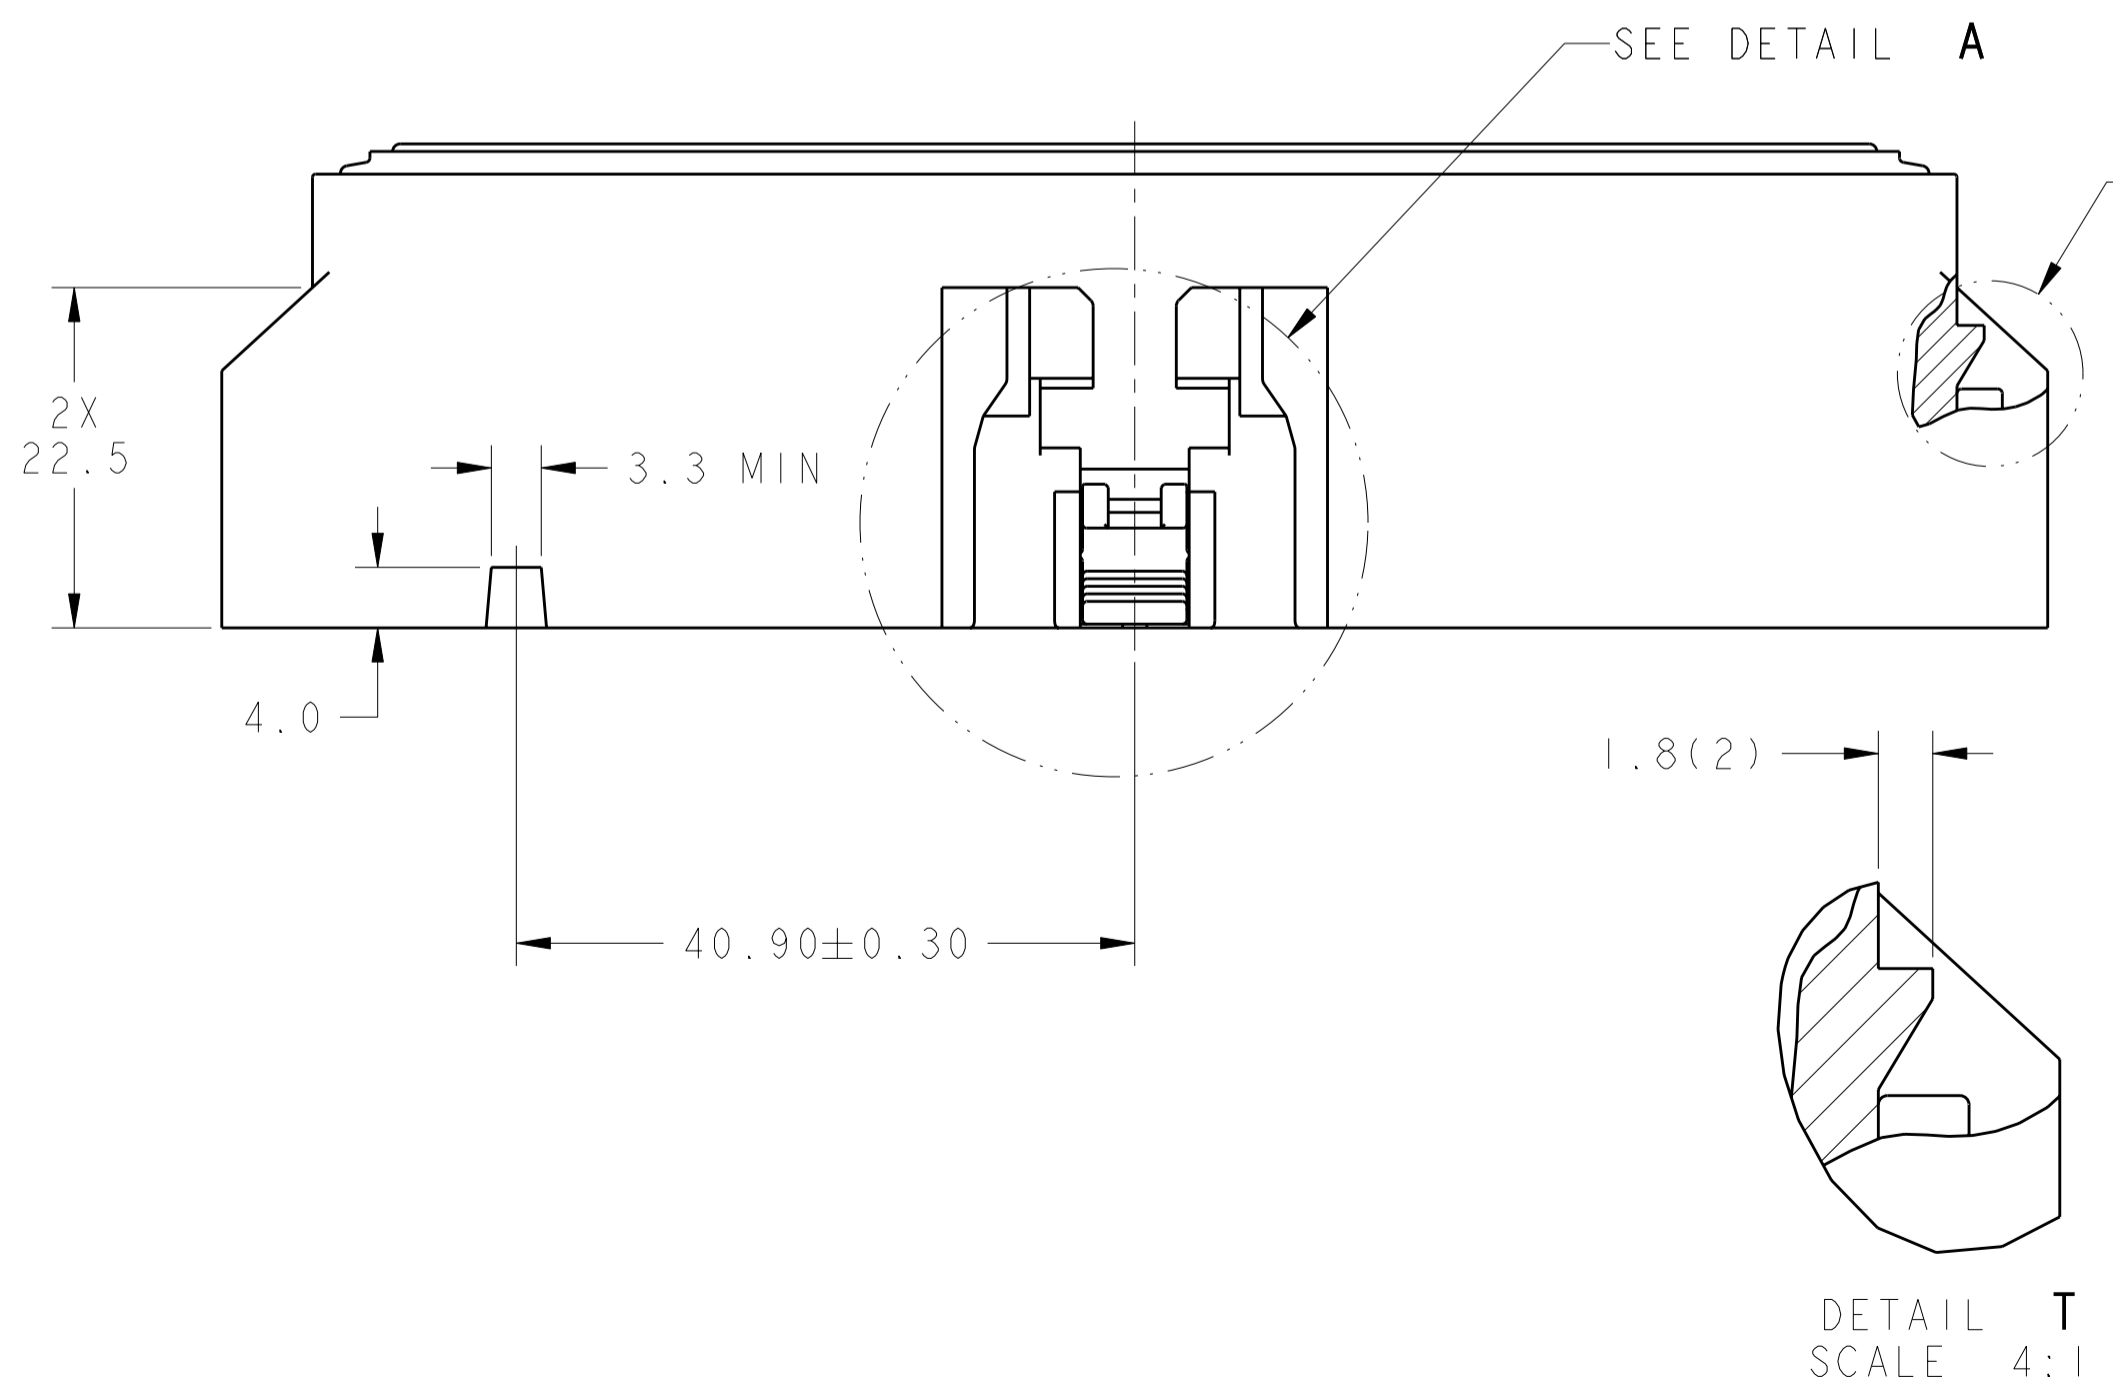

- SEE TE CONNECTIVITY CUSTOMER DRAWING 1355036 FOR TERMINAL SELECTION. MAX WIRE SIZE 14 AWG FOR SEALED WIRE APPLICATION.
- FUSE PULLER AVAILABLE- TE CONNECTIVITY PART NUMBER 1443998-1.

QTY	PART NO	DESCRIPTION	MATERIAL	ITEM NO
1	1443912-1	SEAL, 60 POSN	VMQ	3
-	2	776467-1	PBT-GF15, RED	2
1	1443995-1	BASE, 60 POSN	PBT-GF30, BLACK	1
ASSEMBLY 1443997				

THIS DRAWING IS A CONTROLLED DOCUMENT.		DWN K_BOYD 17MAY2005	STE TE Connectivity
DIMENSIONS: mm		CHK K_BOYD 17MAY2005	
TOLERANCES UNLESS OTHERWISE SPECIFIED:		APVD R_MCCRAW 17MAY2005	
0 PLC ±1 1 PLC ±0.25 2 PLC ±0.15 3 PLC ± 4 PLC ± ANGLES ± FINISH ±		NAME BASE ASSEMBLY, 60 POSITION, BBD	
MATERIAL		WEIGHT	SIZE A200779
		CUSTOMER DRAWING	SCALE 2:1 SHEET 1 OF 2 REV RI

VIEW FOR REFERENCE ONLY
 (COVER NOT INCLUDED)
 SCALE 1:1

CPA CLOSED POSITION

CPA OPEN POSITION
 (AS SHIPPED)

APPLIES TO 1443997-1 ONLY

THIS DRAWING IS A CONTROLLED DOCUMENT.		DWN K. BOYD 17MAY2005	TE Connectivity	
DIMENSIONS: mm		CHK K. BOYD 17MAY2005		
TOLERANCES UNLESS OTHERWISE SPECIFIED:		APVD R. MCCRAW 17MAY2005	NAME BASE ASSEMBLY, 60 POSITION, BBD	
0 PLC ±1 1 PLC ±0.25 2 PLC ±0.15 3 PLC ± 4 PLC ± ANGLES ± FINISH		PRODUCT SPEC -	SIZE A200779	DRAWING NO C-1443997
MATERIAL -		APPLICATION SPEC -	RESTRICTED TO -	SCALE 2:1
		WEIGHT -	SHEET 2	OF 2
		CUSTOMER DRAWING	REV R1	