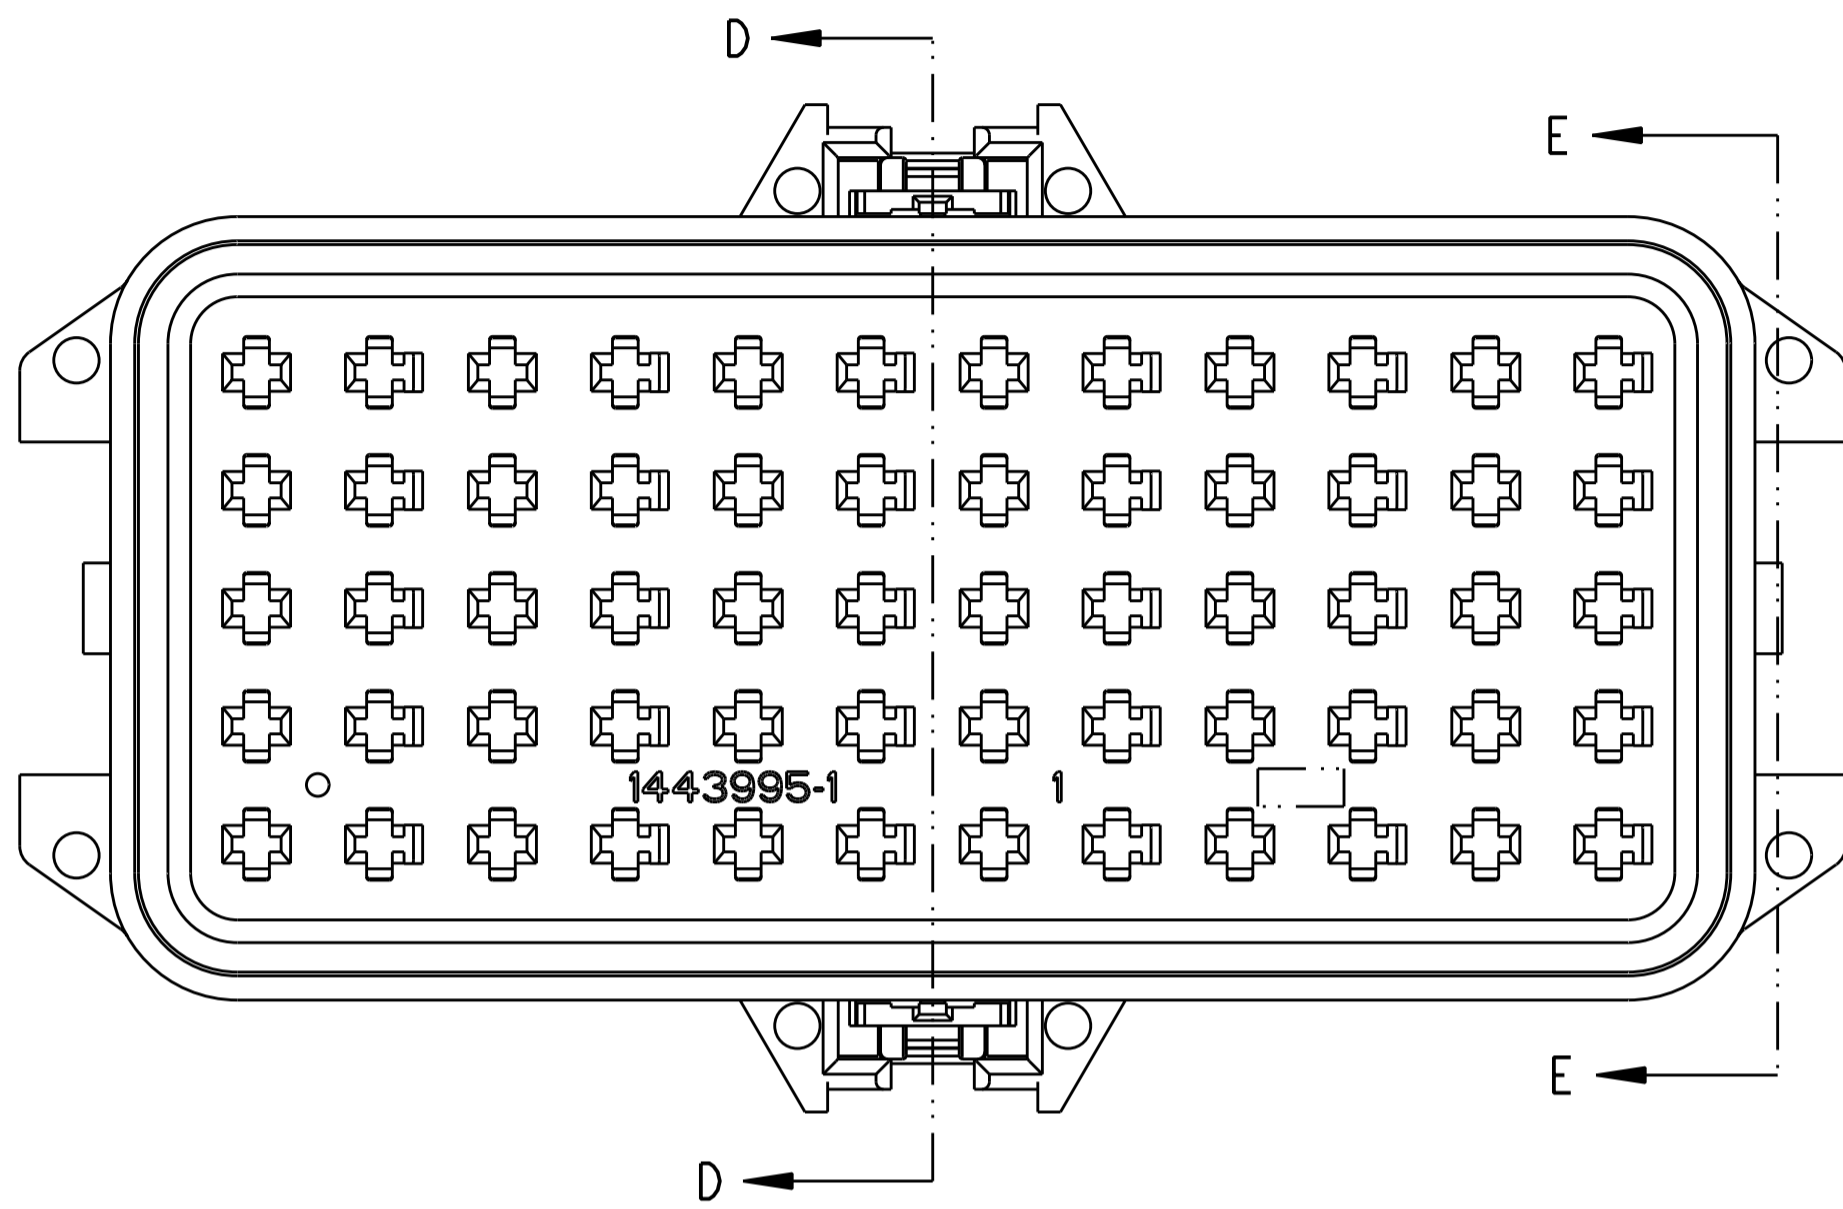

- SEE TE CONNECTIVITY CUSTOMER DRAWING 1355036 FOR TERMINAL SELECTION. MAX WIRE SIZE 14 AWG FOR SEALED WIRE APPLICATION.
- FUSE PULLER AVAILABLE- TE CONNECTIVITY PART NUMBER 1443998-1.

QTY	PART NO	DESCRIPTION	MATERIAL	ITEM NO
1	1443912-1	SEAL, 60 POSN	VMQ	3
-	2	776467-1	PBT-GF15, RED	2
1	1443995-1	BASE, 60 POSN	PBT-GF30, BLACK	1
ASSEMBLY 1443997				

THIS DRAWING IS A CONTROLLED DOCUMENT.		DWN K_BOYD 17MAY2005	STE TE Connectivity
DIMENSIONS: mm		CHK K_BOYD 17MAY2005	
TOLERANCES UNLESS OTHERWISE SPECIFIED:		APVD R_MCCRAW 17MAY2005	
0 PLC ±1 1 PLC ±0.25 2 PLC ±0.15 3 PLC ± 4 PLC ± ANGLES ± FINISH ±		NAME BASE ASSEMBLY, 60 POSITION, BBD	
MATERIAL		WEIGHT	SIZE A200779
		CUSTOMER DRAWING	SCALE 2:1 SHEET 1 OF 2 REV RI

VIEW FOR REFERENCE ONLY
 (COVER NOT INCLUDED)
 SCALE 1:1

CPA CLOSED POSITION

CPA OPEN POSITION
 (AS SHIPPED)

APPLIES TO 1443997-1 ONLY

THIS DRAWING IS A CONTROLLED DOCUMENT.		DWN K. BOYD 17MAY2005	TE Connectivity	
DIMENSIONS: mm		CHK K. BOYD 17MAY2005		
TOLERANCES UNLESS OTHERWISE SPECIFIED:		APVD R. MCCRAW 17MAY2005	NAME BASE ASSEMBLY, 60 POSITION, BBD	
0 PLC ±1 1 PLC ±0.25 2 PLC ±0.15 3 PLC ± 4 PLC ± ANGLES ± FINISH		PRODUCT SPEC -	SIZE A200779	DRAWING NO C-1443997
MATERIAL -		APPLICATION SPEC -	RESTRICTED TO -	SCALE 2:1
		WEIGHT -	SHEET 2	OF 2
		CUSTOMER DRAWING	REV R1	