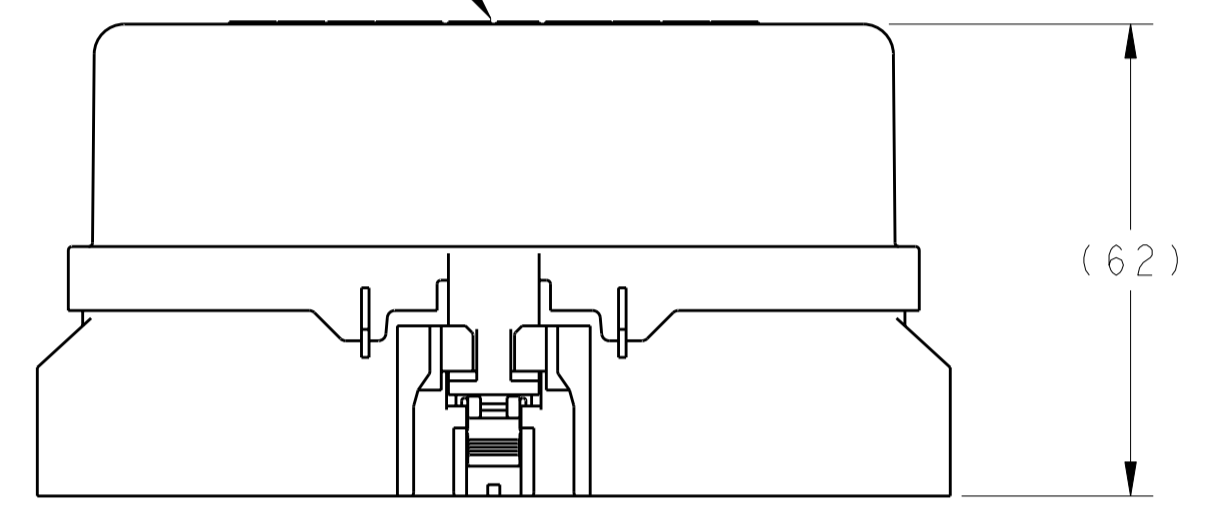

- SEE TE CONNECTIVITY CUSTOMER DRAWING 1355036 FOR TERMINAL SELECTION. MAX WIRE SIZE 14 AWG FOR SEALED WIRE APPLICATION.
- FUSE PULLER AVAILABLE- TE CONNECTIVITY PART NUMBER 1443998-1.

QTY	PART NO	DESCRIPTION	MATERIAL	ITEM NO
1	1443912-1	SEAL, 60 POSN	VMQ	3
-	2	776467-1	PBT-GF15, RED	2
1	1443995-1	BASE, 60 POSN	PBT-GF30, BLACK	1
ASSEMBLY 1443997				

THIS DRAWING IS A CONTROLLED DOCUMENT.		DWN K_BOYD 17MAY2005	STE TE Connectivity
DIMENSIONS: mm		CHK K_BOYD 17MAY2005	
TOLERANCES UNLESS OTHERWISE SPECIFIED:		APVD R_MCCRAW 17MAY2005	
0 PLC ±1 1 PLC ±0.25 2 PLC ±0.15 3 PLC ± 4 PLC ± ANGLES ± FINISH ±		NAME BASE ASSEMBLY, 60 POSITION, BBD	
MATERIAL		WEIGHT	SIZE A200779
		CUSTOMER DRAWING	SCALE 2:1 SHEET 1 OF 2 REV RI

VIEW FOR REFERENCE ONLY
 (COVER NOT INCLUDED)
 SCALE 1:1

CPA CLOSED POSITION

CPA OPEN POSITION
 (AS SHIPPED)

APPLIES TO 1443997-1 ONLY

THIS DRAWING IS A CONTROLLED DOCUMENT.		DWN K. BOYD 17MAY2005	TE Connectivity	
DIMENSIONS: mm		CHK K. BOYD 17MAY2005		
TOLERANCES UNLESS OTHERWISE SPECIFIED:		APVD R. MCCRAW 17MAY2005	NAME BASE ASSEMBLY, 60 POSITION, BBD	
0 PLC ±1 1 PLC ±0.25 2 PLC ±0.15 3 PLC ± 4 PLC ± ANGLES ± FINISH		PRODUCT SPEC -	SIZE A200779	DRAWING NO C-1443997
MATERIAL -		APPLICATION SPEC -	RESTRICTED TO -	SCALE 2:1
		WEIGHT -	SHEET 2	OF 2
		CUSTOMER DRAWING	REV R1	