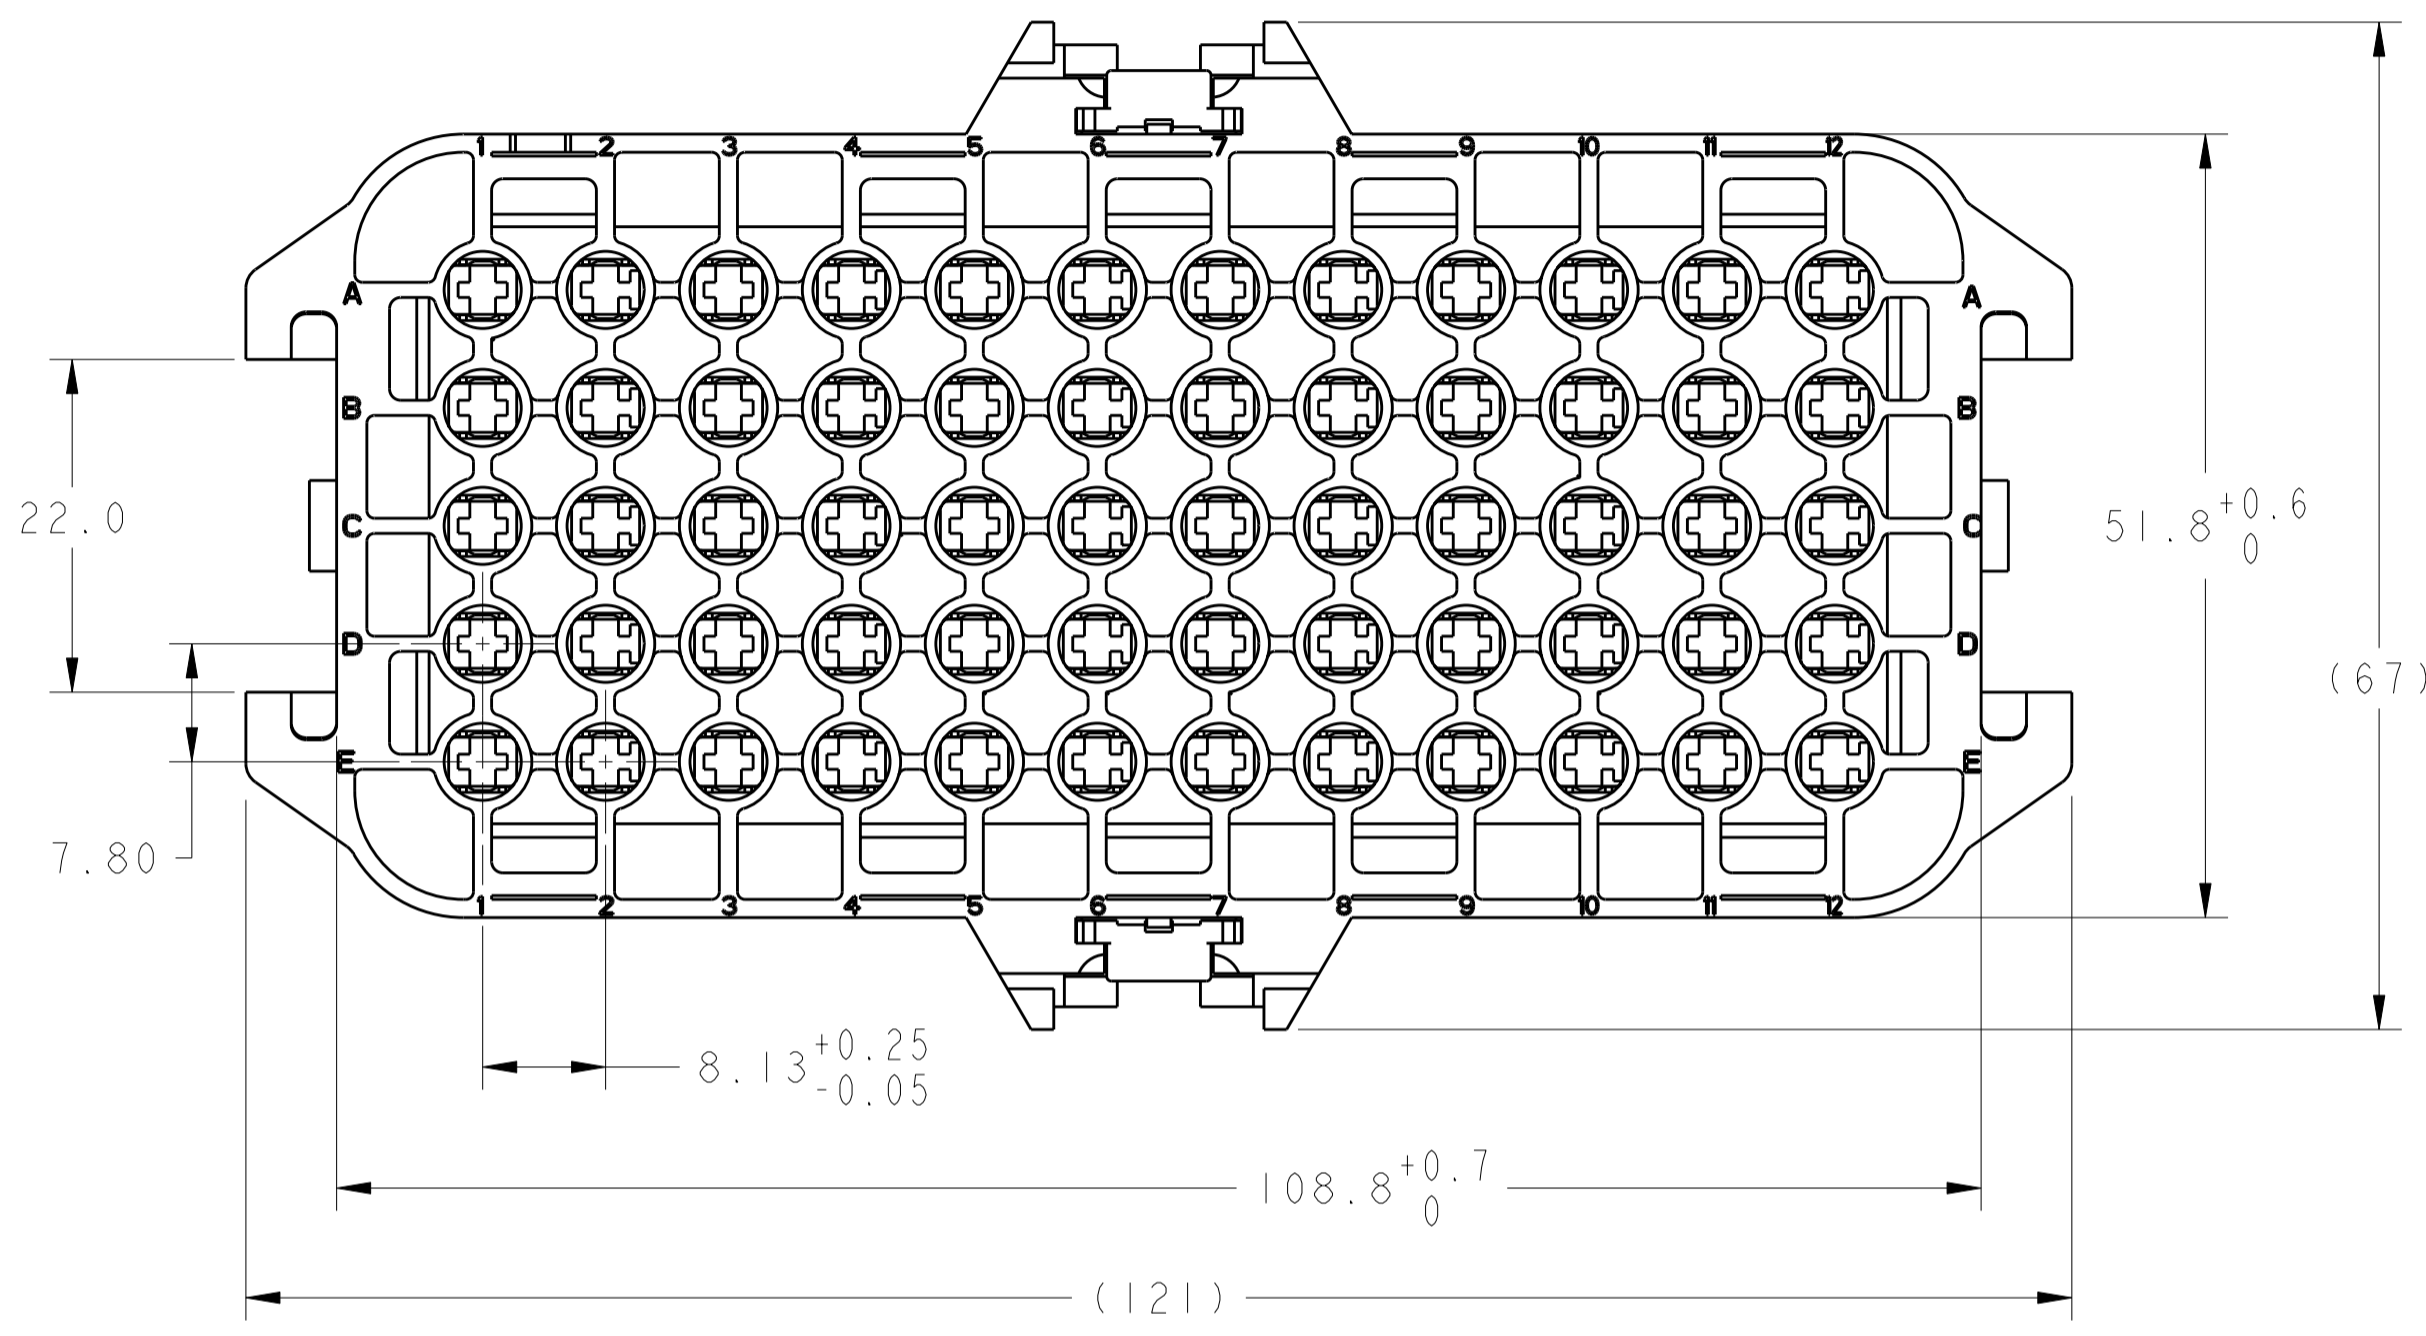

THIS DRAWING IS UNPUBLISHED. RELEASED FOR PUBLICATION 20
© COPYRIGHT 20 BY - ALL RIGHTS RESERVED.

LOC	DIST	REVISIONS			
P	LTR	DESCRIPTION	DATE	DWN	APVD
HK	00	-	SEE SHEET 1	-	-