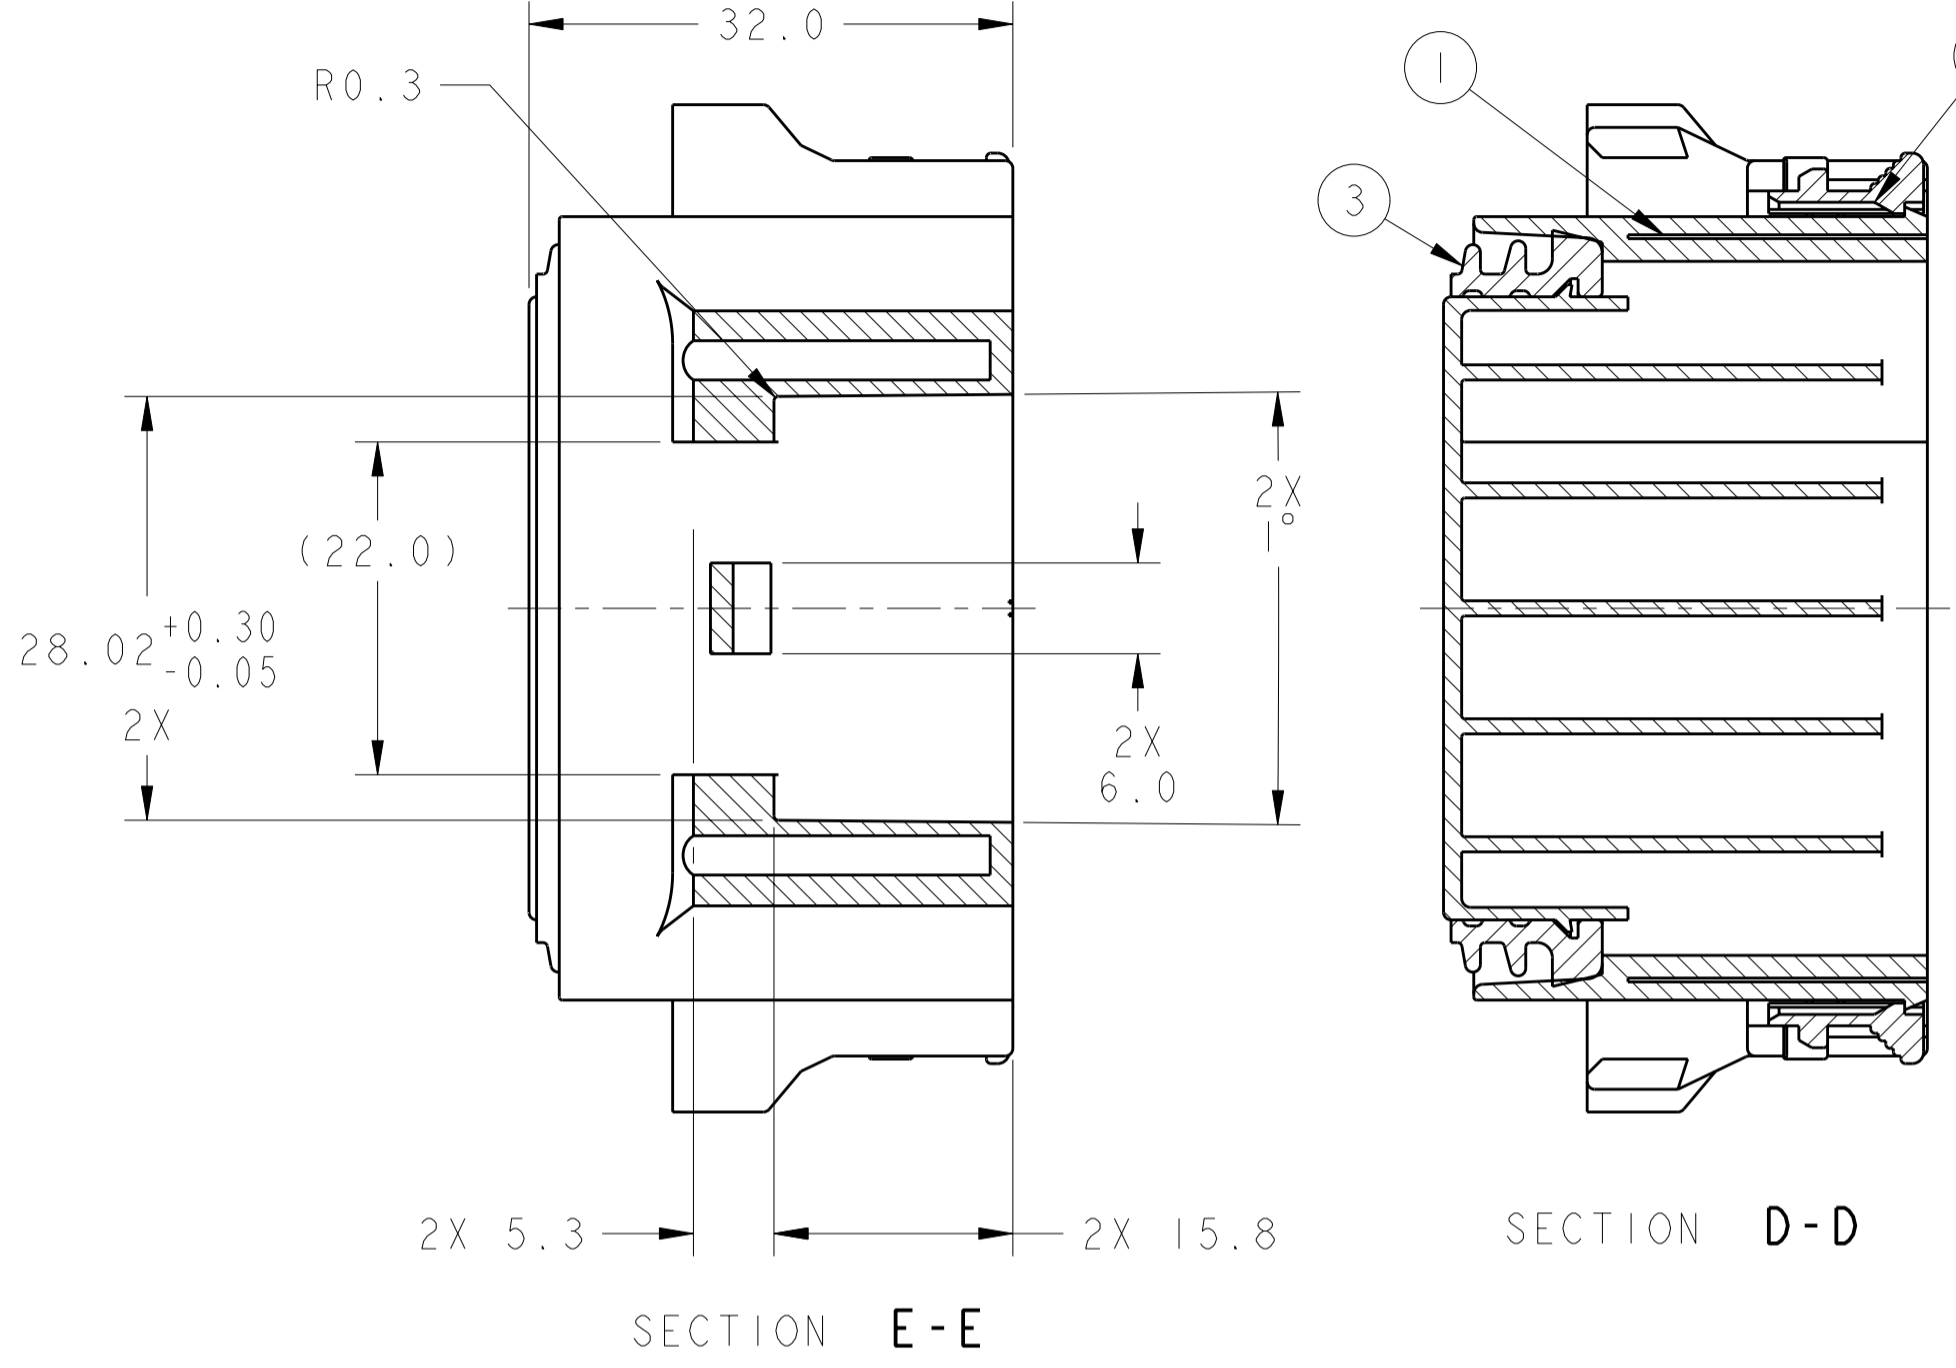

- SEE TE CONNECTIVITY CUSTOMER DRAWING 1355036 FOR TERMINAL SELECTION. MAX WIRE SIZE 14 AWG FOR SEALED WIRE APPLICATION.
- FUSE PULLER AVAILABLE- TE CONNECTIVITY PART NUMBER 1443998-1.

QTY	PART NO	DESCRIPTION	MATERIAL	ITEM NO
1	1443912-1	SEAL, 60 POSN	VMQ	3
-	2	776467-1	PBT-GF15, RED	2
1	1443995-1	BASE, 60 POSN	PBT-GF30, BLACK	1
ASSEMBLY 1443997				

THIS DRAWING IS A CONTROLLED DOCUMENT.		DWN K_BOYD 17MAY2005	STE TE Connectivity
DIMENSIONS: mm		CHK K_BOYD 17MAY2005	
TOLERANCES UNLESS OTHERWISE SPECIFIED:		APVD R_MCCRAW 17MAY2005	
0 PLC ±1 1 PLC ±0.25 2 PLC ±0.15 3 PLC ± 4 PLC ± ANGLES ± FINISH ±		NAME BASE ASSEMBLY, 60 POSITION, BBD	
MATERIAL		WEIGHT	SIZE A200779
		CUSTOMER DRAWING	SCALE 2:1 SHEET 1 OF 2 REV RI

VIEW FOR REFERENCE ONLY
 (COVER NOT INCLUDED)
 SCALE 1:1

CPA CLOSED POSITION

CPA OPEN POSITION
 (AS SHIPPED)

APPLIES TO 1443997-1 ONLY

THIS DRAWING IS A CONTROLLED DOCUMENT.		DWN K. BOYD 17MAY2005	TE Connectivity	
DIMENSIONS: mm		CHK K. BOYD 17MAY2005		
TOLERANCES UNLESS OTHERWISE SPECIFIED:		APVD R. MCCRAW 17MAY2005	NAME BASE ASSEMBLY, 60 POSITION, BBD	
0 PLC ±1 1 PLC ±0.25 2 PLC ±0.15 3 PLC ± 4 PLC ± ANGLES ± FINISH		PRODUCT SPEC -	SIZE A200779	DRAWING NO C-1443997
MATERIAL -		APPLICATION SPEC -	RESTRICTED TO -	SCALE 2:1
		WEIGHT -	SHEET 2	OF 2
		CUSTOMER DRAWING	REV R1	