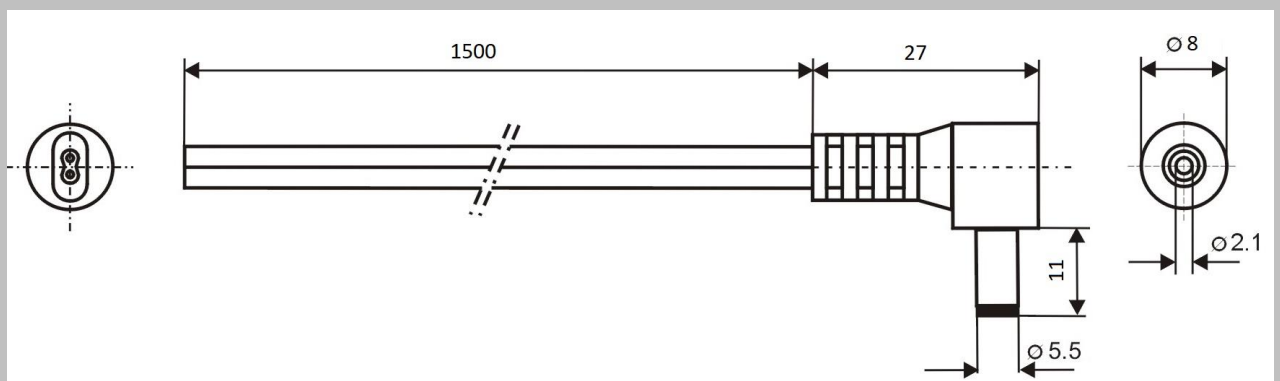

Specification:

Model	DC.CAB.6201.0150
DC PLUG	5.5/2.1 mm
Recommended voltage	0 - 48V
Max Current	3 A
Dielectric Strenght	500 VDC
Operating temperature	-25°C to +70°C
Cord Lenght	1500 mm
Cable Diameter	1,62 x 3,42 mm
Wire Diameter	2x0,35mm ²
ROHS	+