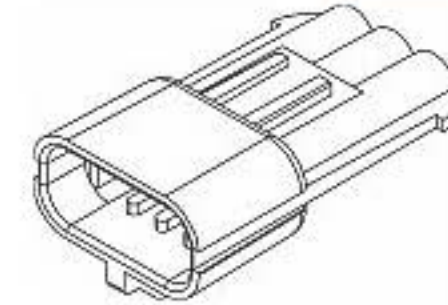

- Family
- Cavities
- Gender
- Sealed
- Terminal(s) blade size [mm]
- Product Segment
- Application

[Clear](#)[Search →](#)

## 3 Way Black Metri-Pack 280 Sealed Male Connector, Max Current 30 amps

**Part #15300003**[Question about this product?](#)[Attributes](#)[Documents \(7\)](#)[Related Products \(20\)](#)

<b>Part #:</b>	15300003
<b>Description:</b>	3 Way Black Metri-Pack 280 Sealed Male Connector, Max Current 30 amps
<b>Product Type:</b>	Connector
<b>Status:</b>	Active
<b>Family:</b>	Metri-Pack
<b>Series:</b>	2.8
<b>Cavities:</b>	3
<b>Terminal(s) blade size [mm]:</b>	2.8
<b>Sealed:</b>	Sealed
<b>Gender:</b>	Male
<b>Temperature range [°C]:</b>	-40 to 125
<b>Material:</b>	Nylon
<b>Weight [g]:</b>	10.15
<b>Color:</b>	Black
<b>ELV compliant:</b>	Yes
<b>RoHs compliant:</b>	Yes