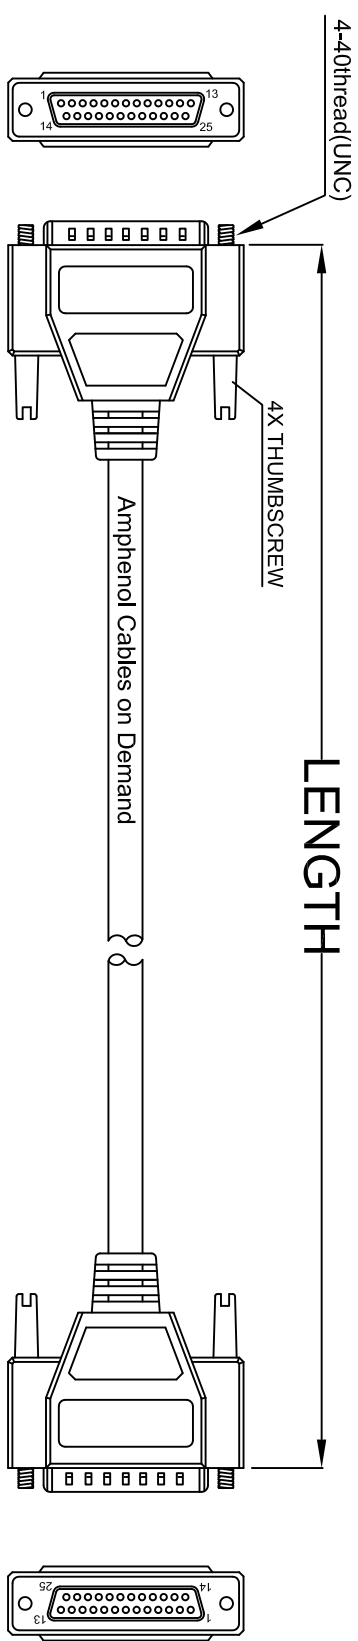

THE INFORMATION CONTAINED IN THIS DRAWING IS THE SOLE PROPERTY OF AMPHENOL CABLES ON DEMAND. ANY REPRODUCTION OR DISCLOSURE TO THIRD PARTIES IN PART OR WHOLE, WITHOUT THE EXPRESS WRITTEN PERMISSION OF AMPHENOL CABLES ON DEMAND IS PROHIBITED.

REVISIONS		
REV.	DESCRIPTION	DATE
A	NEW RELEASE	03/JAN/2007
A1	Add wiring color	16/JAN/2012

LENGTH & P/N Table

LENGTH	P/N	Cable Color
1.5FT ±1 inch	CS-DSPMDB25MM-001.5	GREY
2.5FT ±1 inch	CS-DSPMDB25MM-002.5	GREY
5FT ±2 inch	CS-DSPMDB25MM-005	GREY
10FT ±3 inch	CS-DSPMDB25MM-010	GREY
12FT ±3 inch	CS-DSPMDB25MM-012	GREY
15FT ±3 inch	CS-DSPMDB25MM-015	GREY
25FT ±4 inch	CS-DSPMDB25MM-025	GREY
50FT ±8 inch	CS-DSPMDB25MM-050	GREY

PIN OUT:

Male	Male	Color
PIN1	PIN1	Black
PIN2	PIN2	Brown
PIN3	PIN3	Red
PIN4	PIN4	Orange
PIN5	PIN5	Yellow
PIN6	PIN6	Green
PIN7	PIN7	Blue
PIN8	PIN8	Purple
PIN9	PIN9	Gray
PIN10	PIN10	White
PIN11	PIN11	Pink
PIN12	PIN12	Light green
PIN13	PIN13	Black/white
PIN14	PIN14	Brown/white
PIN15	PIN15	Red/white
PIN16	PIN16	Orange/white
PIN17	PIN17	Green/white
PIN18	PIN18	Blue/white
PIN19	PIN19	Purple/white
PIN20	PIN20	Orange/white
PIN21	PIN21	Red/black
PIN22	PIN22	Yellow/black
PIN23	PIN23	Green/black
PIN24	PIN24	Gray/black
PIN25	PIN25	Pink/black
SHIELD	SHIELD	Drain Wire

UNLESS OTHERWISE SPECIFIED  
DIMENSIONS ARE IN INCHES  
TOLERANCES ARE:

DECIMALS	ANGLES	EQUIVALENTS
X	±X	±X°
XX	±.XX	
.XXX	±.XXX	

THIRD ANGLE PROJECTION

APPROVALS	DATE	<b>Amphenol Cables on Demand</b> 20 VALLEY ST. ENDCOTT, NY 13760
DRAWN		
CHECKED	16/JAN/2012	<b>ASMI CBL Premium 25PIN D-Sub MM</b>
RESP ENG		
DATE		SIZE DWG. NO.
		A CS-DSPMDB25MM-XXX