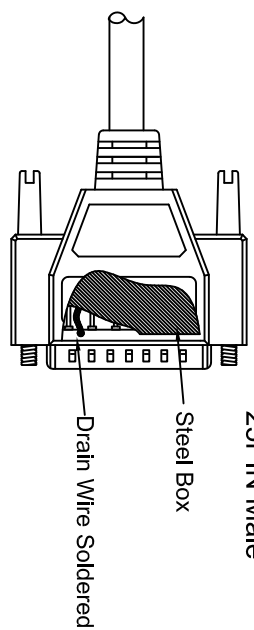

THE INFORMATION CONTAINED IN THIS DRAWING IS THE SOLE PROPERTY OF AMPHENOL CABLES ON DEMAND. ANY REPRODUCTION OR DISCLOSURE TO THIRD PARTIES IN PART OR WHOLE, WITHOUT THE EXPRESS WRITTEN PERMISSION OF AMPHENOL CABLES ON DEMAND IS PROHIBITED.

REVISIONS		
REV.	DESCRIPTION	DATE
A	NEW RELEASE	03/JAN/2007
A1	Add wiring color	16/JAN/2012

LENGTH & P/N Table

LENGTH	P/N	Cable Color
1.5FT ±1 inch	CS-DSPMDB25MM-001.5	GREY
2.5FT ±1 inch	CS-DSPMDB25MM-002.5	GREY
5FT ±2 inch	CS-DSPMDB25MM-005	GREY
10FT ±3 inch	CS-DSPMDB25MM-010	GREY
12FT ±3 inch	CS-DSPMDB25MM-012	GREY
15FT ±3 inch	CS-DSPMDB25MM-015	GREY
25FT ±4 inch	CS-DSPMDB25MM-025	GREY
50FT ±8 inch	CS-DSPMDB25MM-050	GREY

PIN OUT:

Male	Male	Color
PIN1	PIN1	Black
PIN2	PIN2	Brown
PIN3	PIN3	Red
PIN4	PIN4	Orange
PIN5	PIN5	Yellow
PIN6	PIN6	Green
PIN7	PIN7	Blue
PIN8	PIN8	Purple
PIN9	PIN9	Gray
PIN10	PIN10	White
PIN11	PIN11	Pink
PIN12	PIN12	Light green
PIN13	PIN13	Black/white
PIN14	PIN14	Brown/white
PIN15	PIN15	Red/white
PIN16	PIN16	Orange/white
PIN17	PIN17	Green/white
PIN18	PIN18	Blue/white
PIN19	PIN19	Purple/white
PIN20	PIN20	Orange/white
PIN21	PIN21	Red/black
PIN22	PIN22	Yellow/black
PIN23	PIN23	Green/black
PIN24	PIN24	Gray/black
PIN25	PIN25	Pink/black
SHIELD	SHIELD	Drain Wire