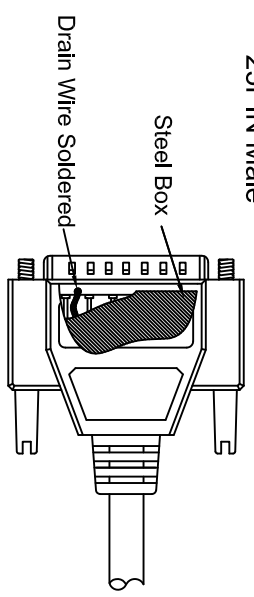

THE INFORMATION CONTAINED IN THIS DRAWING IS THE SOLE PROPERTY OF AMPHENOL CABLES ON DEMAND. ANY REPRODUCTION OR DISCLOSURE TO THIRD PARTIES IN PART OR WHOLE, WITHOUT THE EXPRESS WRITTEN PERMISSION OF AMPHENOL CABLES ON DEMAND IS PROHIBITED.

REVISIONS		
REV.	DESCRIPTION	DATE
A	NEW RELEASE	03/JAN/2007
A1	Add wiring color	16/JAN/2012

LENGTH & P/N Table

LENGTH	P/N	Cable Color
1.5FT ±1 inch	CS-DSPMDB25MM-001.5	GREY
2.5FT ±1 inch	CS-DSPMDB25MM-002.5	GREY
5FT ±2 inch	CS-DSPMDB25MM-005	GREY
10FT ±3 inch	CS-DSPMDB25MM-010	GREY
12FT ±3 inch	CS-DSPMDB25MM-012	GREY
15FT ±3 inch	CS-DSPMDB25MM-015	GREY
25FT ±4 inch	CS-DSPMDB25MM-025	GREY
50FT ±8 inch	CS-DSPMDB25MM-050	GREY

PIN OUT:

Male	Male	Color
PIN1	PIN1	Black
PIN2	PIN2	Brown
PIN3	PIN3	Red
PIN4	PIN4	Orange
PIN5	PIN5	Yellow
PIN6	PIN6	Green
PIN7	PIN7	Blue
PIN8	PIN8	Purple
PIN9	PIN9	Gray
PIN10	PIN10	White
PIN11	PIN11	Pink
PIN12	PIN12	Light green
PIN13	PIN13	Black/white
PIN14	PIN14	Brown/white
PIN15	PIN15	Red/white
PIN16	PIN16	Orange/white
PIN17	PIN17	Green/white
PIN18	PIN18	Blue/white
PIN19	PIN19	Purple/white
PIN20	PIN20	Orange/white
PIN21	PIN21	Red/black
PIN22	PIN22	Yellow/black
PIN23	PIN23	Green/black
PIN24	PIN24	Gray/black
PIN25	PIN25	Pink/black
SHIELD	SHIELD	Drain Wire