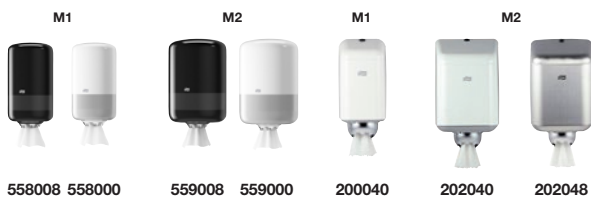

▼ Torq Elevation/Metal Centrefeed Dispensers

Refill ID: M1/M2

- Easy one-handed operation and controlled consumption
- Sleek black or white dispensers complement any environment, providing a clean, hygienic appearance.
- Ideal for hand and light surface wiping

Art. No	Name	Refill ID	Colour	Material	Size HxWxD (mm)	CON/TRP
558000	Mini	M1	White	Plastic	321x174x165	1
558008	Mini	M1	Black	Plastic	321x174x165	1
200040	Metal Mini	M1	White	Metal	356x177x162	1
559000	Standard	M2	White	Plastic	360x239x227	1
559008	Standard	M2	Black	Plastic	360x239x227	1
202040	Metal Standard	M2	White	Metal	426x251x236	1
202048	Stainless Steel Standard	M2	Stainless	Stainless Steel	426x251x236	1