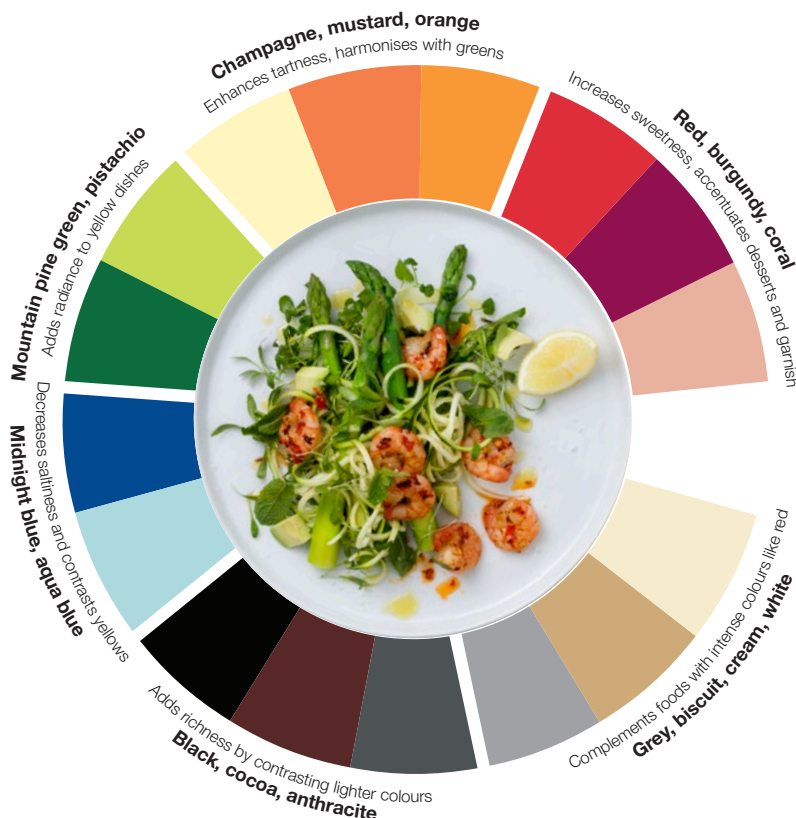

Match your dish with the perfect colour

Did you know that colours can have an important impact not only on how guests perceive a restaurant, but also on how they experience the taste and aroma of a dish? Pairing your food with the right colour is a great opportunity to bring every course to life, ultimately improving the entire guest experience.

To help our customers create unique dining experiences, we teamed up with food stylist and chef Linda Lundgren, whose clients range from high-end restaurants to the international food industry and gastronomic magazines.

Use our colour wheel, based on our Tork LinStyle® napkin range for inspiration on how to use colours to enhance flavours and fulfil the potential of every plate you create.