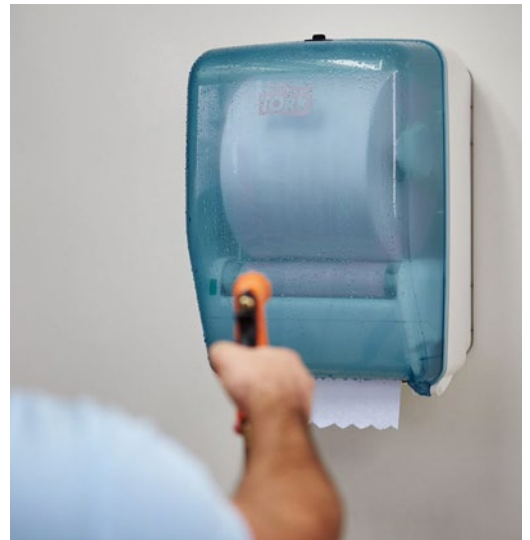

Tork Food Processing Washstation System

You face some of the toughest challenges

That's why you need dispensers and refills you can rely on. The purpose-built, HACCP International certified Tork Washstation Dispenser System is precisely engineered to help mitigate risks, increase operational efficiencies, and handle the pressures of a rigorous environment.

Dispensers

▼ Tork Washstation Dispenser

Refill ID: W6

- Durable, water-resistant design holds up well in wet, harsh environments
- High-capacity design requires fewer refills
- Hygienic hands-free dispensing
- Easy to wipe or spray down without removing from wall
- Easy mounting with clear backplate

Art. No	Name	Refill ID	Colour	Material	Size HxWxD (mm)	CON/TRP	
651420	Washstation Dispenser	W6	Turquoise/White	Plastic	459x319x268	1	

Refills

Washstation Paper

Wiping

▼ Tork Basic Paper 1 Ply

Refill ID: W6

- Strong and absorbent wiping paper
- High footage rolls mean less time on refills
- Wipers can stand up to high humidity, so they're suitable for harsh environments
- Food contact certified rolls guarantee high-quality paper and product safety
- Blue paper is visible and offer traceability in food materials therefore it improves safety of the production in food processing

Art. No	Format	Refill ID	Colour	No. of Plies	Width (cm)	Roll Length (m)	Sheet Length (cm)	Sheets/ Roll	Rolls/ TRP					
130001	Basic Paper	W6	White	1	19.5	250	24.5	1 020	6	●	●	●	●	●
130002	Basic Paper	W6	Blue	1	19.5	250	24.5	1 020	6	●	●	●	●	●