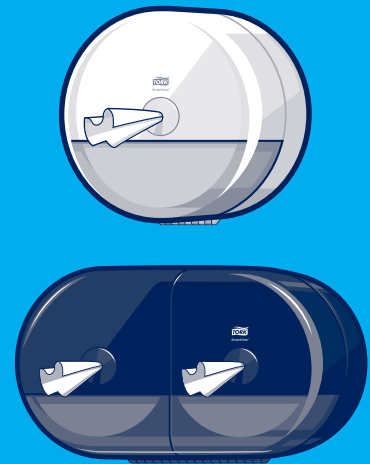

Refill ID: S2

Art. No	Description	Colour	Type	Content/ Bottle (ml)	Bottles/ TRP	
420302	Extra Hygienic Toilet Seat	Transparent	Detergent	475	8	●

Tork SmartOne Toilet Roll systems (T8 and T9)

Specially designed for high-traffic washrooms, the Tork SmartOne® toilet roll dispenser is the ultimate cost-in-use and hygiene system. Available in white or black.