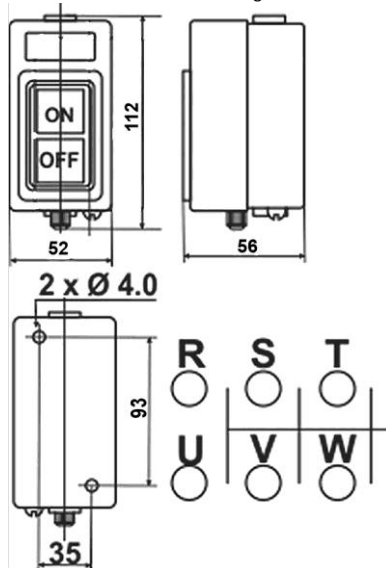

Power Push Button Switch

Q-11604

TYPE: **BS230B 3P**

SPECIFICATIONS

Contact Type: Self Locking ON/OFF
Rating: 30A 500V AC
Power: 3.7KW
Total Size (Approx.): 11,2 x 5.2 x 5.6cm
Color: As Picture Shown
External Material: Metal
Weight: 130g
Package Content: 1 x Power Push Button Switch

Outline Drawing

107023, Москва, ул. Буженинова, д. 16
телефон: (495) 963-6120
факс: (495) 963-4994
e-mail: quartz1@quartz1.ru

111123, Москва, шоссе Энтузиастов, д31
телефон/факс: (495) 788-8899 *многоканальный*
e-mail: mqz@quartz1.ru