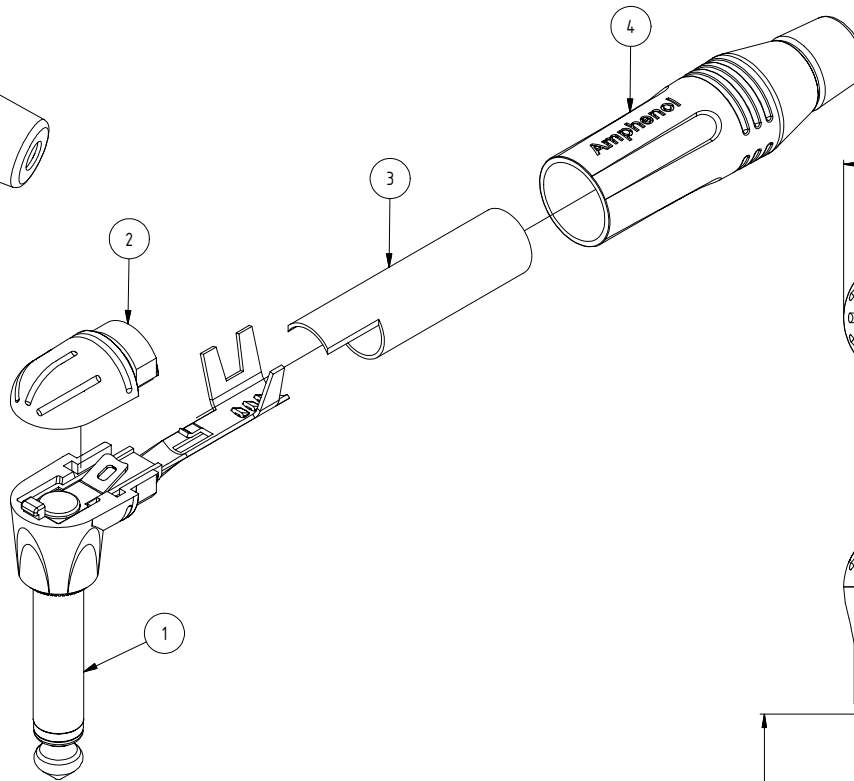

ISO VIEW

Mono Connector Assembly - Parts List				
ITEM	PART NUMBER	DWG No	DESCRIPTION	QTY
1	50310028-*30	50310028-130-1	RA-MONO PLUG INSERT CONTACT ASSEMBLY	1
2	50300105-*21	50300105-121-1	RA-TOP CAP	1
3	51270031-521	51270031-521-1	RA-BIG TUBE PVC INSULATOR	1
4	53490001-*31	53490001-331-1	M-SERIES BACKSHELL ASSEMBLY	1

Part Number according to Shell and Contact Finish			
CATALOGUE P/No.	REFERENCE P/No.	SHELL FINISH	CONTACT FINISH
ACPM-RN	55010303-000	NICKEL	NICKEL TIP AND SLEEVE
ACPM-RN-AU	55010303-001	NICKEL	GOLD TIP AND SLEEVE
ACPM-RB	55010303-002	BLACK	NICKEL TIP AND SLEEVE
ACPM-RB-AU	55010303-003	BLACK	GOLD TIP AND SLEEVE

UNLESS OTHERWISE SPECIFIED TOLERANCE TO BE		THIS DOCUMENT IS THE PROPERTY OF AMPHENOL AUSTRALIA PTY LTD. NO PART THEREOF MAY BE REPRODUCED AND USED WITHOUT THE PRIOR WRITTEN CONSENT OF THE OWNER				1 UPDATE ASSEMBLY TO COMPLY WITH MODIFIED COMPONENTS		L.V	10-05-05	8374
LINEAR		ANGULAR		CAD FILE: 55010303000111		0 FIRST ISSUE		L.V	26-08-04	----
X ± 0.5	X ± 1	X'X' ± 30'		DSD: L.V		REV.		BY	DATE	CHG/No
XX ± 0.1	XX' ± 30'	X'X' ± 15'		DATE: 26-08-04		CHANGE DETAILS				
BREAK ALL SHARP EDGES AND REMOVE ALL BURRS		MATERIAL: REFER TO COMPONENTS		CKD: M.N.H		DATE: 17-06-05		TITLE: 1/4" PHONE PLUG RA - MONO CONNECTOR ASSY		
DO NOT SCALE		FINISH: SEE TABLE		APP'D: P.M		DATE: 29-06-05		DRAWING NO. 55010303-000-1		
DIMENSIONS IN MILLIMETRES		THIRD ANGLE PROJECTION		SCALE: 2:1 UOS		PART No: REFER TO TABLE		SIZE: A3		SHEET 1/1