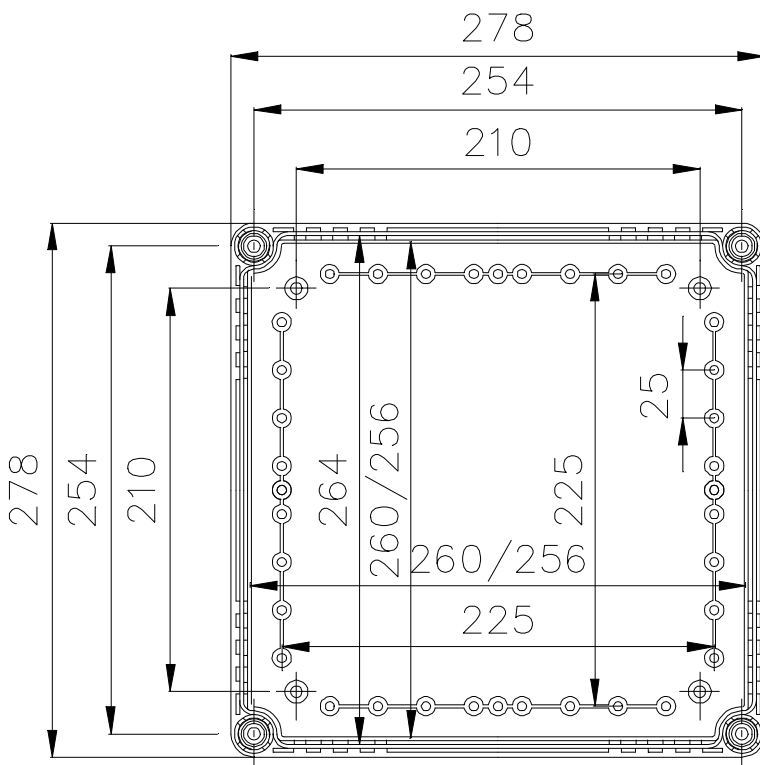

This is a sample photo.

ORDER SYMBOL: PC 282813G

EL.number **EAN:** 6418074005526

Sweden:
Denmark:
Finland: 3423713

INCLUDING:
Enclosure body, cover, 4 slotted cover screws, and mounting screws.

APPROVALS:
USA: UL Type 1, 3, 3S, 4, 4X, 12 (E75645 Vol.1 Sec.2); UL 94-V0
EURO: IP 67; UL 94-V0
OTHERS: IEC 529, CE, EEI, SETI 154171-01, CSA LR 49336-7

FIBOX SOLID PC

TECHNICAL INFORMATION:

Standard colour: RAL 7035
Ingress protection: IP 67 (IEC 529)
Flame resistance: UL 94-V2

Temp.range in cont. use: Max. +80 °C
Temp. range of material: - 40 °C - + 120 °C

ACCESSORIES

Extension frame	EKJZR	DIN-Rail	EKV 24
Extension frame	EKMZR	DIN-Rail	EKV 32
Extension frame	EKOZR	DIN-Rail	EKV 34
Extension frame	EKPZR	Corner plug	MB 10523
Extension frame	EKTZR	Fastening lug	MB 10674
Extension frame	EKUZR	Earth bar support	MB 26069
DIN-Rail	EKV 12	Earth bar set	MR 26059
DIN-Rail	EKV 14		
DIN-Rail	EKV 22		