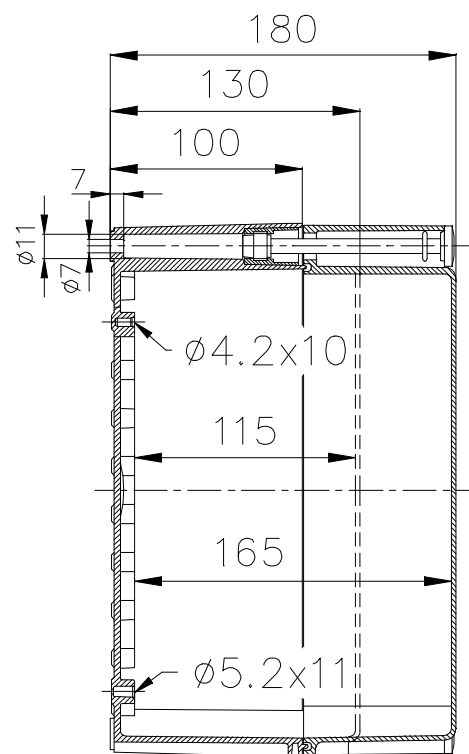

TECHNICAL INFORMATION:

Standard colour: RAL 7035
Ingress protection: IP 67 (IEC 529)
Flame resistance: UL 94-V2

Temp.range in cont. use: Max. +80 °C
Temp. range of material: - 40 °C - + 120 °C

ACCESSORIES

Extension frame	EKJZR	DIN-Rail	EKV 24
Extension frame	EKMZR	DIN-Rail	EKV 32
Extension frame	EKOZR	DIN-Rail	EKV 34
Extension frame	EKPZR	Corner plug	MB 10523
Extension frame	EKTZR	Fastening lug	MB 10674
Extension frame	EKUZR	Earth bar support	MB 26069
DIN-Rail	EKV 12	Earth bar set	MR 26059
DIN-Rail	EKV 14		
DIN-Rail	EKV 22