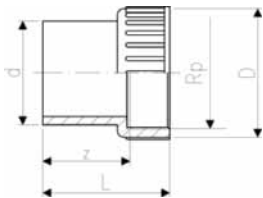

GF Piping Systems Datasheet

valid from
8/8/11

Adaptor fittings

21 90 04

Adaptor bush equal PVC-U metric Rp

Model:

- With solvent cement spigot metric and parallel female thread Rp
- Connection to plastic threads only
- Do not use thread sealing pastes that are harmful to PVC-U
- Install with low mechanical stress and avoid large cyclic temperature changes

d [mm]	Rp [inch]	PN	Code	SP	kg	z [mm]	D [mm]	L [mm]	
20	½	10	721 900 406	10	0.012	22	28	37	
25	¾	10	721 900 407	10	0.018	25	34	41	
32	1	10	721 900 408	10	0.035	29	42	48	
40	1 ¼	10	721 900 409	10	0.063	34	52	56	
50	1 ½	10	721 900 410	10	0.097	40	62	61	
63	2	10	721 900 411	5	0.170	49	77	74	