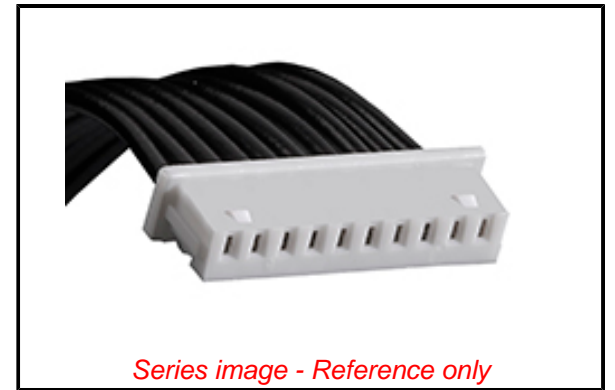

PLEASE CHECK WWW.MOLEX.COM FOR LATEST PART INFORMATION

Part Number: **0151341005**
Status: **Active**
Overview: PicoBlade Connector System
Description: PicoBlade Female-to-PicoBlade Female Off-the-Shelf (OTS) Cable Assembly, Single Row, 450.00mm Length, 10 Circuits, Natural

Documents:

[3D Model](#) [Datasheet (PDF)](#)
[3D Model (PDF)](#) [RoHS Certificate of Compliance (PDF)](#)
[Drawing (PDF)](#)

General

Product Family	Cable Assemblies
Series	<u>15134</u>
Application	Signal, Wire-to-Board, Wire-to-Wire
Assembly Configuration	Dual Ended Connectors
Connector to Connector	PicoBlade-to-PicoBlade
Overmolded	No
Overview	<u>PicoBlade Connector System</u>
Product Name	PicoBlade
Type	Discrete Wire Assembly
UPC	191128412339

Physical

Cable Length	450.00mm
Circuits (Loaded)	10
Color - Resin	Natural
Gender	Female-Female
Lock to Mating Part	Yes
Material - Metal	Phosphor Bronze
Material - Plating Mating	Tin
Material - Plating Termination	Tin
Material - Resin	Polyester
Net Weight	10.200/g
Number of Rows	1
Packaging Type	Bag
Pitch - Mating Interface	1.25mm
Plating min - Mating	0.889µm
Plating min - Termination	0.914µm
Single Ended	No
Termination Interface: Style	Crimp or Compression
Wire Insulation Diameter	0.90mm
Wire Size AWG	28
Wire/Cable Type	UL 1061

Electrical

Current - Maximum per Contact	1.0A
Voltage - Maximum	125V

Material Info

Reference - Drawing Numbers

Sales Drawing	2012343240-000

EU ELV

Not Relevant

EU RoHS

Compliant

REACH SVHC

Not Contained Per -
D(2020)9139-DC (19
Jan 2021)

Halogen-Free

Status

Not Low-Halogen

For more information, please visit [Contact US](#)

China ROHS

ELV

RoHS Phthalates

China RoHS

Green Image

Not Relevant

Not Contained

Search Parts in this Series

[15134 Series](#)

Mates With

PicoBlade Header [53261](#) , [53047](#) , [53398](#) ,
[53048](#) . PicoBlade Plug Housing [51047](#)