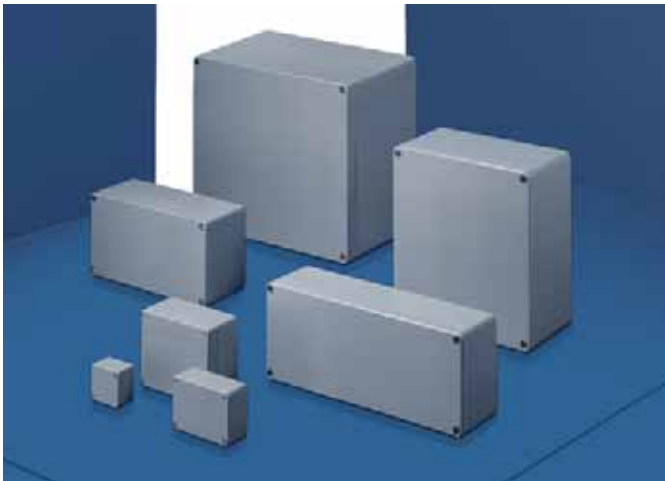

# Cast aluminium enclosures GA

1.1 Cast aluminium enclosures GA

**Material:**  
Enclosure and lid made from cast aluminium, lid with neoprene cord seal.

**Surface finish:**  
Textured enamel similar to RAL 7001

**Protection category:**  
IP 66 to EN 60 529/09.2000, complies with NEMA 4.

**Supply includes:**  
2 or 4 cover screws, captive mounted,  
2 or 4 screws for the attachment of support rails, mounting plates etc.,  
1 screw for connection of the PE conductor.