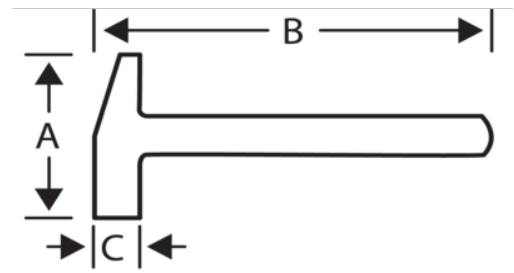

PRODUCT DETAILS

- Claw hammer with curved claw
- Bright polished head finish
- Round head
- Octagonal neck
- Fibreglass handle for maximum shock absorption
- Comfortable shaped handle with injected rubber grip
- Bright orange colour makes tool easier to find