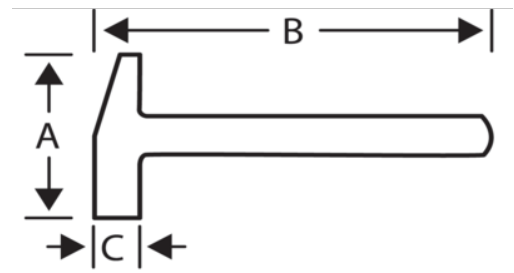

428F

Claw Hammer rubber grip with curved nails

PRODUCT DETAILS

- Claw hammer with curved claw
- Bright polished head finish
- Round head
- Octagonal neck
- Fibreglass handle for maximum shock absorption
- Comfortable shaped handle with injected rubber grip
- Bright orange colour makes tool easier to find

Follow the Fish!

PRODUCT ATTRIBUTES

Product		A	B	C	
428F-8	230 g	100 mm	300 mm	18 mm	500 g
428F-13	370 g	120 mm	310 mm	34 mm	530 g
428F-16	454 g	135 mm	335 mm	30 mm	680 g
428F-20	567 g	140 mm	350 mm	26 mm	800 g
428F-24	680 g	160 mm	380 mm	30 mm	1100 g