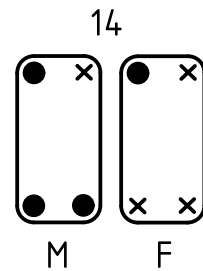

arrangement of pins and bushes see page 2 and 3

 All Dimensions in mm Original Size DIN A4		Scale 2:1	Free size tol.		Ref.
 All rights reserved Department EL PD - DE		Created by FINKEV	Inspected by GERB	Standardisation TIEMANNA	Date 2015-09-07
HARTING Electric GmbH & Co. KG D-32339 Espelkamp		Title guide bush/pin			State Final Release
09 33 000 9809	guide bush	Type TB			Doc-Key / ECM-Nr. 100208457/UGD/003/B 500000093566
09 33 000 9808	guide pin	Number 09 33 000 980X			Rev. B
Part No	description				Page 1/3

coding system with guide pins and bushes

for hoods/housings with one frame or hinged frame

- F - frame or hinged frame for hoods
- M - frame or hinged frame for housings
- x - guide pins
- - guide bushes