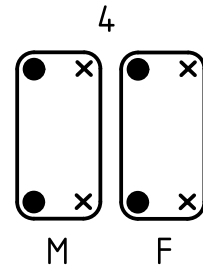

arrangement of pins and bushes see page 2 and 3

 All Dimensions in mm Original Size DIN A4		Scale 2:1	Free size tol.		Ref.
 All rights reserved Department EL PD - DE		Created by FINKEV	Inspected by GERB	Standardisation TIEMANNA	Date 2015-09-07
HARTING Electric GmbH & Co. KG D-32339 Espelkamp		Title guide bush/pin			State Final Release
09 33 000 9809	guide bush	Type TB			Doc-Key / ECM-Nr. 100208457/UGD/003/B 500000093566
09 33 000 9808	guide pin	Number 09 33 000 980X			Rev. B
Part No	description				Page 1/3

coding system with guide pins and bushes

for hoods/housings with one frame or hinged frame

- F - frame or hinged frame for hoods
- M - frame or hinged frame for housings
- x - guide pins
- - guide bushes