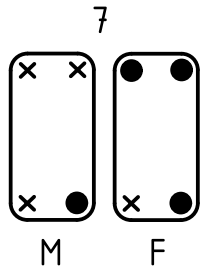

arrangement of pins and bushes see page 2 and 3

 All Dimensions in mm Original Size DIN A4		Scale 2:1	Free size tol.		Ref.
 All rights reserved Department EL PD - DE		Created by FINKEV	Inspected by GERB	Standardisation TIEMANNA	Date 2015-09-07
HARTING Electric GmbH & Co. KG D-32339 Espelkamp		Title guide bush/pin			State Final Release
09 33 000 9809	guide bush	Type TB			Doc-Key / ECM-Nr. 100208457/UGD/003/B 500000093566
09 33 000 9808	guide pin	Number 09 33 000 980X			Rev. B
Part No	description				Page 1/3

coding system with guide pins and bushes

for hoods/housings with one frame or hinged frame

- F - frame or hinged frame for hoods
- M - frame or hinged frame for housings
- x - guide pins
- - guide bushes