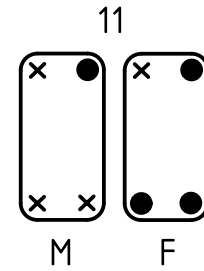

arrangement of pins and bushes see page 2 and 3

 All Dimensions in mm Original Size DIN A4		Scale 2:1	Free size tol.		Ref.
 All rights reserved Department EL PD - DE		Created by FINKEV	Inspected by GERB	Standardisation TIEMANNA	Date 2015-09-07
HARTING Electric GmbH & Co. KG D-32339 Espelkamp		Title guide bush/pin			State Final Release
09 33 000 9809	guide bush	Type TB			Doc-Key / ECM-Nr. 100208457/UGD/003/B 500000093566
09 33 000 9808	guide pin	Number 09 33 000 980X			Rev. B
Part No	description				Page 1/3

coding system with guide pins and bushes

for hoods/housings with one frame or hinged frame

- F - frame or hinged frame for hoods
- M - frame or hinged frame for housings
- x - guide pins
- - guide bushes