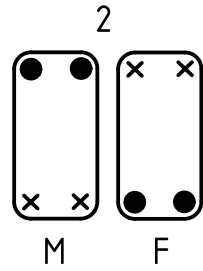

arrangement of pins and bushes see page 2 and 3

 All Dimensions in mm Original Size DIN A4		Scale 2:1	Free size tol.		Ref.
 All rights reserved Department EL PD - DE		Created by FINKEV	Inspected by GERB	Standardisation TIEMANNA	Date 2015-09-07
HARTING Electric GmbH & Co. KG D-32339 Espelkamp		Title guide bush/pin			State Final Release
09 33 000 9809	guide bush	Type TB			Doc-Key / ECM-Nr. 100208457/UGD/003/B 500000093566
09 33 000 9808	guide pin	Number 09 33 000 980X			Rev. B
Part No	description				Page 1/3

coding system with guide pins and bushes

for hoods/housings with one frame or hinged frame

- F - frame or hinged frame for hoods
- M - frame or hinged frame for housings
- x - guide pins
- - guide bushes