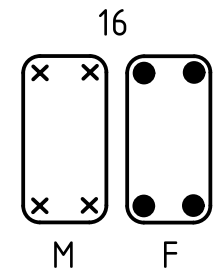

arrangement of pins and bushes see page 2 and 3

 All Dimensions in mm Original Size DIN A4		Scale 2:1	Free size tol.		Ref.
 All rights reserved Department EL PD - DE		Created by FINKEV	Inspected by GERB	Standardisation TIEMANNA	Date 2015-09-07
HARTING Electric GmbH & Co. KG D-32339 Espelkamp		Title guide bush/pin			State Final Release
09 33 000 9809	guide bush	Type TB			Doc-Key / ECM-Nr. 100208457/UGD/003/B 500000093566
09 33 000 9808	guide pin	Number 09 33 000 980X			Rev. B
Part No	description				Page 1/3

coding system with guide pins and bushes

for hoods/housings with one frame or hinged frame

- F - frame or hinged frame for hoods
- M - frame or hinged frame for housings
- x - guide pins
- - guide bushes