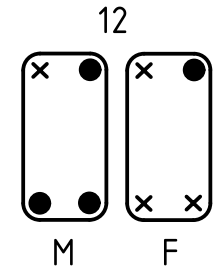

arrangement of pins and bushes see page 2 and 3

 All Dimensions in mm Original Size DIN A4		Scale 2:1	Free size tol.		Ref.
 All rights reserved Department EL PD - DE		Created by FINKEV	Inspected by GERB	Standardisation TIEMANNA	Date 2015-09-07
HARTING Electric GmbH & Co. KG D-32339 Espelkamp		Title guide bush/pin			State Final Release
09 33 000 9809	guide bush	Type TB			Doc-Key / ECM-Nr. 100208457/UGD/003/B 500000093566
09 33 000 9808	guide pin	Number 09 33 000 980X			Rev. B
Part No	description				Page 1/3

coding system with guide pins and bushes

for hoods/housings with one frame or hinged frame

- F - frame or hinged frame for hoods
- M - frame or hinged frame for housings
- x - guide pins
- - guide bushes