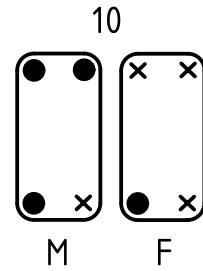

arrangement of pins and bushes see page 2 and 3

 All Dimensions in mm Original Size DIN A4		Scale 2:1	Free size tol.		Ref.
 All rights reserved Department EL PD - DE		Created by FINKEV	Inspected by GERB	Standardisation TIEMANNA	Date 2015-09-07
HARTING Electric GmbH & Co. KG D-32339 Espelkamp		Title guide bush/pin			State Final Release
09 33 000 9809	guide bush	Type TB			Doc-Key / ECM-Nr. 100208457/UGD/003/B 500000093566
09 33 000 9808	guide pin	Number 09 33 000 980X			Rev. B
Part No	description				Page 1/3

coding system with guide pins and bushes

for hoods/housings with one frame or hinged frame

- F - frame or hinged frame for hoods
- M - frame or hinged frame for housings
- x - guide pins
- - guide bushes