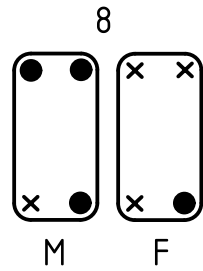

arrangement of pins and bushes see page 2 and 3

 All Dimensions in mm Original Size DIN A4		Scale 2:1	Free size tol.		Ref.
 All rights reserved Department EL PD - DE		Created by FINKEV	Inspected by GERB	Standardisation TIEMANNA	Date 2015-09-07
HARTING Electric GmbH & Co. KG D-32339 Espelkamp		Title guide bush/pin			State Final Release
09 33 000 9809	guide bush	Type TB			Doc-Key / ECM-Nr. 100208457/UGD/003/B 500000093566
09 33 000 9808	guide pin	Number 09 33 000 980X			Rev. B
Part No	description				Page 1/3

coding system with guide pins and bushes

for hoods/housings with one frame or hinged frame

- F - frame or hinged frame for hoods
- M - frame or hinged frame for housings
- x - guide pins
- - guide bushes