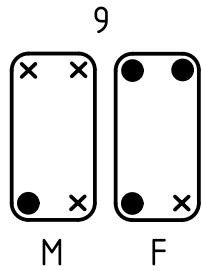

arrangement of pins and bushes see page 2 and 3

 All Dimensions in mm Original Size DIN A4		Scale 2:1	Free size tol.		Ref.
 All rights reserved Department EL PD - DE		Created by FINKEV	Inspected by GERB	Standardisation TIEMANNA	Date 2015-09-07
HARTING Electric GmbH & Co. KG D-32339 Espelkamp		Title guide bush/pin			State Final Release
09 33 000 9809	guide bush	Type TB			Doc-Key / ECM-Nr. 100208457/UGD/003/B 500000093566
09 33 000 9808	guide pin	Number 09 33 000 980X			Rev. B
Part No	description				Page 1/3

coding system with guide pins and bushes

for hoods/housings with one frame or hinged frame

- F - frame or hinged frame for hoods
- M - frame or hinged frame for housings
- x - guide pins
- - guide bushes