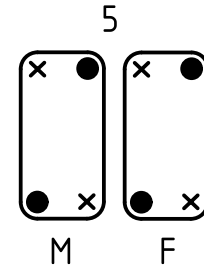

arrangement of pins and bushes see page 2 and 3

 All Dimensions in mm Original Size DIN A4		Scale 2:1	Free size tol.		Ref.
 All rights reserved Department EL PD - DE		Created by FINKEV	Inspected by GERB	Standardisation TIEMANNA	Date 2015-09-07
HARTING Electric GmbH & Co. KG D-32339 Espelkamp		Title guide bush/pin			State Final Release
09 33 000 9809	guide bush	Type TB			Doc-Key / ECM-Nr. 100208457/UGD/003/B 500000093566
09 33 000 9808	guide pin	Number 09 33 000 980X			Rev. B
Part No	description				Page 1/3

coding system with guide pins and bushes

for hoods/housings with one frame or hinged frame

- F - frame or hinged frame for hoods
- M - frame or hinged frame for housings
- x - guide pins
- - guide bushes