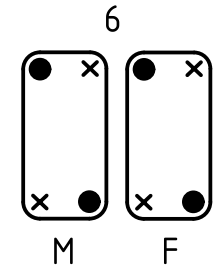

arrangement of pins and bushes see page 2 and 3

 All Dimensions in mm Original Size DIN A4		Scale 2:1	Free size tol.		Ref.
 All rights reserved Department EL PD - DE		Created by FINKEV	Inspected by GERB	Standardisation TIEMANNA	Date 2015-09-07
HARTING Electric GmbH & Co. KG D-32339 Espelkamp		Title guide bush/pin			State Final Release
09 33 000 9809	guide bush	Type TB			Doc-Key / ECM-Nr. 100208457/UGD/003/B 500000093566
09 33 000 9808	guide pin	Number 09 33 000 980X			Rev. B
Part No	description				Page 1/3

coding system with guide pins and bushes

for hoods/housings with one frame or hinged frame

- F - frame or hinged frame for hoods
- M - frame or hinged frame for housings
- x - guide pins
- - guide bushes