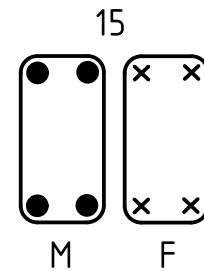

arrangement of pins and bushes see page 2 and 3

 All Dimensions in mm Original Size DIN A4		Scale 2:1	Free size tol.		Ref.
 All rights reserved Department EL PD - DE		Created by FINKEV	Inspected by GERB	Standardisation TIEMANNA	Date 2015-09-07
HARTING Electric GmbH & Co. KG D-32339 Espelkamp		Title guide bush/pin			State Final Release
09 33 000 9809	guide bush	Type TB			Doc-Key / ECM-Nr. 100208457/UGD/003/B 500000093566
09 33 000 9808	guide pin	Number 09 33 000 980X			Rev. B
Part No	description				Page 1/3

coding system with guide pins and bushes

for hoods/housings with one frame or hinged frame

- F - frame or hinged frame for hoods
- M - frame or hinged frame for housings
- x - guide pins
- - guide bushes