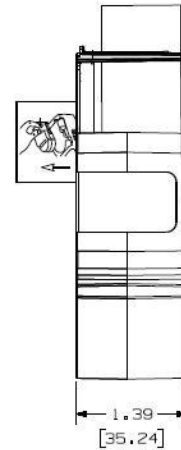

THIS COPY IS PROVIDED ON A RESTRICTED BASIS AND IS NOT TO BE USED IN ANY WAY DETRIMENTAL TO THE INTERESTS OF PANDUIT CORP.

| PART NUMBER | PRINT ON AREA COLOR | APPLICATION DIAMETER RANGE | MATERIAL | "A" +/- .062 LENGTH | "B" +/- .062 PRINT ON AREA | "D" +/- .062 LENGTH | LABELS/CASSETTE |
|-------------|---------------------|----------------------------|----------|---------------------|----------------------------|---------------------|-----------------|
| R100X075VIC | WHITE | .120"-.160" | GMH6 | .75 [19.1] | .25 [6.4] | 1.25 [31.8] | 150 |
| R100X125VIC | | .160"-.220" | | 1.25 [31.8] | .38 [9.5] | 1.75 [44.5] | 100 |
| R100X150VIC | | .220"-.280" | | 1.50 [38.1] | .50 [12.7] | 2.00 [50.8] | |
| R100X150V2C | BLUE | | | | | | |
| R100X150V3C | GREEN | | | | | | |
| R100X150V7C | RED | | | | | | |
| R100X150V8C | YELLOW | | | | | | |
| R100X225VIC | WHITE | .280"-.390" | | 2.25 [57.2] | .75 [19.1] | 2.75 [69.9] | |
| R100X225V2C | BLUE | | | | | | |
| R100X225V3C | GREEN | | | | | | |
| R100X225V7C | RED | | | | | | |
| R100X225V8C | YELLOW | | | | | | |

NOTES:

1. DIMENSION IN [] ARE IN MILLIMETERS.
2. SEE B20393 FOR INSTALLATION INSTRUCTIONS.

CAD FILENAME/LAYERS 100693GQ-DC-C10783/09C

PANDUIT CORP. TINLEY PARK, ILLINOIS

CUSTOMER DRAWING
TURN TELL ROTATABLE SELF-LAMINATING LABEL
PI CASSETTE, R***X***V*C

UNLESS OTHERWISE SPECIFIED,
DIMENSIONAL TOLERANCES ARE:
(.X) ± .12 (.XXX) ± .025
(.XX) ± .062 ANGLES ±

UNLESS OTHERWISE SPECIFIED,
ALL DIMENSIONS ARE GIVEN
IN INCHES, THIRD ANGLE PROJECTION.

| REV | DATE | BY | CHK | DESCRIPTION | ECN | R | CUST | SUP |
|-----|---------|-----|-----|---|------|---|------|-----|
| 2 | 9/28/11 | RVU | | ADD NEW PN: R100X150V*C AND R100X225V*C. ADD PRINT ON AREA COLOR COLUMN. | 6527 | R | | |
| 1 | 9/24/09 | RVU | | DRAWING RELEASE. | 5845 | R | | |
| 0 | 9/10/09 | RVU | | VOID | | | | |