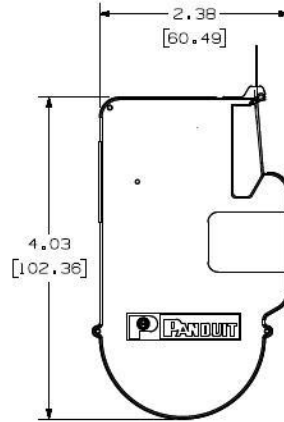

THIS COPY IS PROVIDED ON A RESTRICTED BASIS AND IS NOT TO BE USED IN ANY WAY DETRIMENTAL TO THE INTERESTS OF PANDUIT CORP.

| PART NUMBER | PRINT ON AREA COLOR | APPLICATION DIAMETER RANGE | MATERIAL | "A" +/- .062 LENGTH | "B" +/- .062 PRINT ON AREA | "D" +/- .062 LENGTH | LABELS/CASSETTE |
|-------------|---------------------|----------------------------|----------|---------------------|----------------------------|---------------------|-----------------|
| R100X075VIC | WHITE | .120"-.160" | GMH6 | .75 [19.1] | .25 [6.4] | 1.25 [31.8] | 150 |
| R100X125VIC | | .160"-.220" | | 1.25 [31.8] | .38 [9.5] | 1.75 [44.5] | 100 |
| R100X150VIC | | .220"-.280" | | 1.50 [38.1] | .50 [12.7] | 2.00 [50.8] | |
| R100X150V2C | BLUE | | | | | | |
| R100X150V3C | GREEN | | | | | | |
| R100X150V7C | RED | | | | | | |
| R100X150V8C | YELLOW | | | | | | |
| R100X225VIC | WHITE | .280"-.390" | | 2.25 [57.2] | .75 [19.1] | 2.75 [69.9] | |
| R100X225V2C | BLUE | | | | | | |
| R100X225V3C | GREEN | | | | | | |
| R100X225V7C | RED | | | | | | |
| R100X225V8C | YELLOW | | | | | | |

NOTES:

1. DIMENSION IN [] ARE IN MILLIMETERS.
2. SEE B20393 FOR INSTALLATION INSTRUCTIONS.

CAD FILENAME/LAYERS 100693GQ-DC-C10783/09C

PANDUIT CORP. TINLEY PARK, ILLINOIS

CUSTOMER DRAWING
TURN TELL ROTATABLE SELF-LAMINATING LABEL
PI CASSETTE, R***X***V*C

UNLESS OTHERWISE SPECIFIED,
DIMENSIONAL TOLERANCES ARE:
(.X) ± .12 (.XXX) ± .025
(.XX) ± .062 ANGLES ±

UNLESS OTHERWISE SPECIFIED,
ALL DIMENSIONS ARE GIVEN
IN INCHES, THIRD ANGLE PROJECTION.

| REV | DATE | BY | CHK | DESCRIPTION | ECN | R | CUST | SUP |
|-----|---------|-----|-----|---|------|---|------|-----|
| 2 | 9/28/11 | RVU | | ADD NEW PN: R100X150V*C AND R100X225V*C. ADD PRINT ON AREA COLOR COLUMN. | 6527 | R | | |
| 1 | 9/24/09 | RVU | | DRAWING RELEASE. | 5845 | R | | |
| 0 | 9/10/09 | RVU | | VOID | | | | |