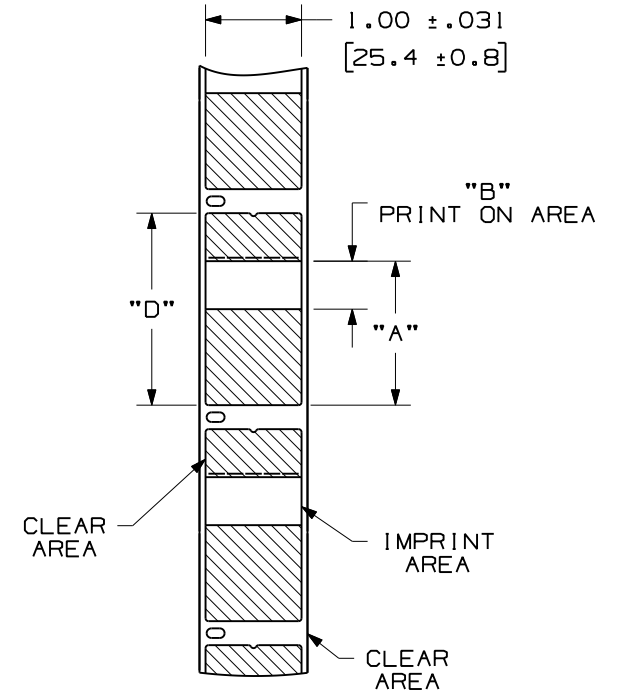

THIS COPY IS PROVIDED ON A RESTRICTED BASIS AND IS NOT TO BE USED IN ANY WAY DETRIMENTAL TO THE INTERESTS OF PANDUIT CORP.

| PART NUMBER | PRINT ON AREA COLOR | APPLICATION DIAMETER RANGE | MATERIAL | "A" +/- .062 LENGTH | "B" +/- .062 PRINT ON AREA | "D" +/- .062 LENGTH | LABELS/CASSETTE |
|-------------|---------------------|----------------------------|----------|---------------------|----------------------------|---------------------|-----------------|
| R100X075VIC | WHITE | .120"-.160" | GMH6 | .75 [19.1] | .25 [6.4] | 1.25 [31.8] | 150 |
| R100X125VIC | | .160"-.220" | | 1.25 [31.8] | .38 [9.5] | 1.75 [44.5] | 100 |
| R100X150VIC | | .220"-.280" | | 1.50 [38.1] | .50 [12.7] | 2.00 [50.8] | |
| R100X150V2C | BLUE | | | | | | |
| R100X150V3C | GREEN | | | | | | |
| R100X150V7C | RED | | | | | | |
| R100X150V8C | YELLOW | | | | | | |
| R100X225VIC | WHITE | .280"-.390" | | 2.25 [57.2] | .75 [19.1] | 2.75 [69.9] | |
| R100X225V2C | BLUE | | | | | | |
| R100X225V3C | GREEN | | | | | | |
| R100X225V7C | RED | | | | | | |
| R100X225V8C | YELLOW | | | | | | |

NOTES:

1. DIMENSION IN [] ARE IN MILLIMETERS.
2. SEE B20393 FOR INSTALLATION INSTRUCTIONS.

CAD FILENAME/LAYERS 100693GQ-DC-C10783/09C

PANDUIT CORP. TINLEY PARK, ILLINOIS

CUSTOMER DRAWING
TURN TELL ROTATABLE SELF-LAMINATING LABEL
PI CASSETTE, R***X***V*C

UNLESS OTHERWISE SPECIFIED,
DIMENSIONAL TOLERANCES ARE:
(.X) ± .12 (.XXX) ± .025
(.XX) ± .062 ANGLES ±

UNLESS OTHERWISE SPECIFIED,
ALL DIMENSIONS ARE GIVEN
IN INCHES, THIRD ANGLE PROJECTION.

| REV | DATE | BY | CHK | DESCRIPTION | ECN | R | CUST | SUP |
|-----|---------|-----|-----|---|------|---|------|-----|
| 2 | 9/28/11 | RVU | | ADD NEW PN: R100X150V*C AND R100X225V*C. ADD PRINT ON AREA COLOR COLUMN. | 6527 | R | | |
| 1 | 9/24/09 | RVU | | DRAWING RELEASE. | 5845 | R | | |
| 0 | 9/10/09 | RVU | | VOID | | | | |