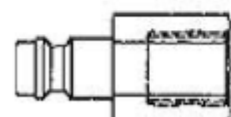

Male Thread Plug

G 1/8"

021 DU 10

14

25

G 1/4"

021 DU 13

17

26

G 3/8"

021 DU 17

19

27

M 10X1

021 DU 10 M

14

27

M 12X1,5

021 DU 12

17

27

M 14X1,5

021 DU 14

17

27