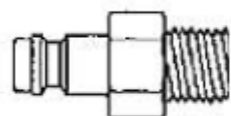

Male Thread Plug

G1/8"

021 EU 10

14

25

G1/4"

021 EU 13

17

28

G3/8"

021 EU 17

19

28

M 10X1

021 EU 10 M

14

26

M 12X1,5

021 EU 12

17

28

M 14X1,5

021 EU 14

17

28