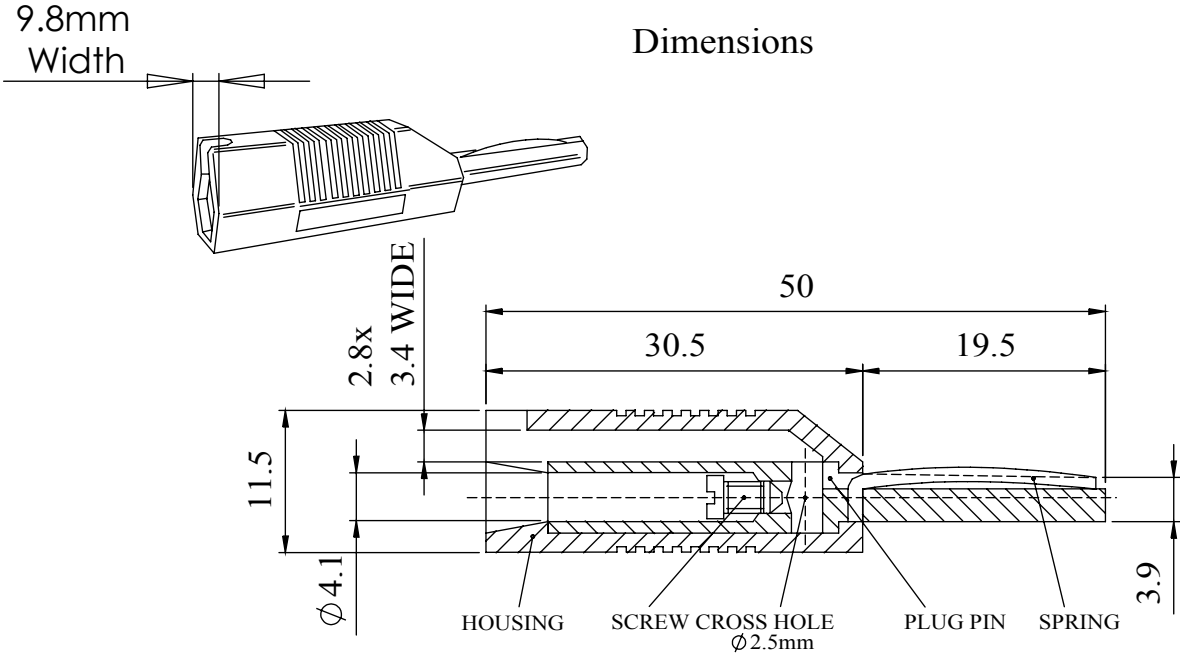

A 4mm plug at the front and 4mm socket at the rear provides a reliable in-line stacking facility. The lead wire is clamped securely in position by the screw located inside the plug. The pliable PVC housing comes in various colours.

Dimensions

MATERIALS

- HOUSING : PVC C36/20
- SCREW : Brass, bright nickel plated
- PLUG PIN : Brass, bright nickel plated
- SPRING : Spring Steel
- RATING : 16 Amps
- RATED VOLTAGE : 50V

COLOUR	ORDER CODE
BLACK	553-0100
BLUE	553-0200
BROWN	553-0300
GREEN	553-0400
RED	553-0500
WHITE	553-0600
YELLOW	553-0700