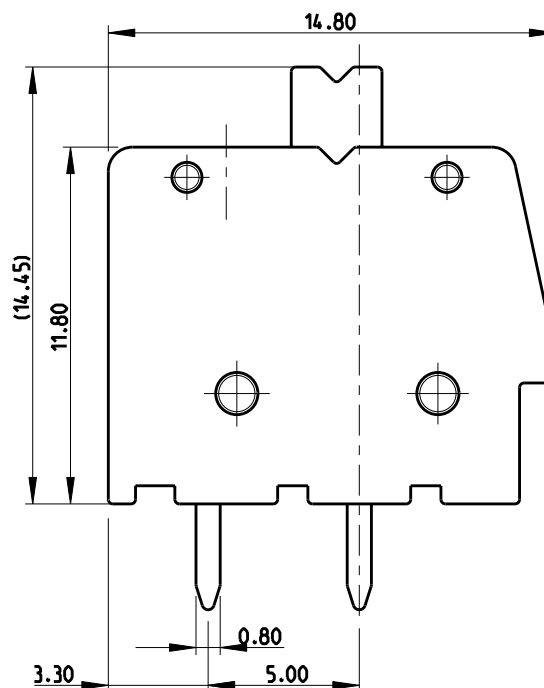

SCALE 2:1  
-4 AS SHOWN

**MATERIALS:**  
 HOUSING-POLYAMIDE, COLOR-GREEN  
 CLAMPING SPRING-STEEL  
 PIN-COPPER ALLOY-TIN PLATED

**MECHANICAL**  
 PCB THICKNESS-2.40 MAX  
 PCB HOLE DIAMETER-1.20 MIN  
 STRIP LENGTH- 10-11 MM  
 OPERATING TEMPERATURE--40 °C TO +110 °C

**ELECTRICAL**  
 WIRE RANGE- 30 TO 12 AWG  
 VOLTAGE RATING- 300 VOLTS  
 CURRENT RATING-16 AMP  
 CONTACT RESISTANCE-15 MILLOHM MAX  
 INSULATION RESISTANCE-10<sup>9</sup> OHMS MIN (500V DC)

128.50	25	2-1986712-5
123.42	24	2-1986712-4
118.34	23	2-1986712-3
113.26	22	2-1986712-2
108.18	21	2-1986712-1
103.10	20	2-1986712-0
98.02	19	1-1986712-9
92.94	18	1-1986712-8
87.86	17	1-1986712-7
82.78	16	1-1986712-6
77.70	15	1-1986712-5
72.62	14	1-1986712-4
67.54	13	1-1986712-3
62.46	12	1-1986712-2
57.38	11	1-1986712-1
52.30	10	1-1986712-0
47.22	9	1986712-9
42.14	8	1986712-8
37.06	7	1986712-7
31.98	6	1986712-6
26.90	5	1986712-5
21.82	4	1986712-4
16.74	3	1986712-3
11.66	2	1986712-2

DIM "L" POLE PART NO

PCB LAYOUT

THIS DRAWING IS A CONTROLLED DOCUMENT.		DWN 08AUG2011 RAGHAVENDRA	 TE Connectivity		
DIMENSIONS: mm		CHK 08AUG2011 SARVER, MICHAEL			
TOLERANCES UNLESS OTHERWISE SPECIFIED:		APVD 08AUG2011 SARVER, MICHAEL	NAME SPRING TYPE, SIDE WIRE ENTRY TERMINAL SIDE STACKABLE STRAIGHT 02 - 25 POLES PITCH 5.08mm		
0 PLC ±.5 1 PLC ±.25 2 PLC ±.25 3 PLC ±.25 4 PLC ±.25 ANGLES ±1°		PRODUCT SPEC -	RESTRICTED TO -		
MATERIAL - FINISH -		APPLICATION SPEC -	SIZE A3	CAGE CODE 00779	DRAWING NO C-1986712
WEIGHT -		WEIGHT -	SCALE 2:1 SHEET 1 OF 1 REV A		
CUSTOMER DRAWING					