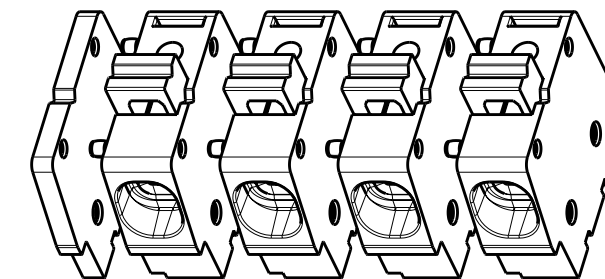

SCALE 2:1  
-4 AS SHOWN

**MATERIALS:**  
 HOUSING-POLYAMIDE, COLOR-GREEN  
 CLAMPING SPRING-STEEL  
 PIN-COPPER ALLOY-TIN PLATED

**MECHANICAL**  
 PCB THICKNESS-2.40 MAX  
 PCB HOLE DIAMETER-1.20 MIN  
 STRIP LENGTH- 10-11 MM  
 OPERATING TEMPERATURE--40 °C TO +110 °C

DIM "L" POLE PART NO

PCB LAYOUT

THIS DRAWING IS A CONTROLLED DOCUMENT.		DWN 08AUG2011 RAGHAVENDRA	 TE Connectivity		
DIMENSIONS: mm		CHK 08AUG2011 SARVER, MICHAEL			
TOLERANCES UNLESS OTHERWISE SPECIFIED:		APVD 08AUG2011 SARVER, MICHAEL	NAME SPRING TYPE, SIDE WIRE ENTRY TERMINAL SIDE STACKABLE STRAIGHT 02 - 25 POLES PITCH 5.08mm		
0 PLC ±.5 1 PLC ±.25 2 PLC ±.25 3 PLC ±.25 4 PLC ±.25 ANGLES ±1°		PRODUCT SPEC -	RESTRICTED TO -		
MATERIAL - FINISH -		APPLICATION SPEC -	SIZE A3	CAGE CODE 00779	DRAWING NO C-1986712
WEIGHT -		WEIGHT -	SCALE 2:1 SHEET 1 OF 1 REV A		
CUSTOMER DRAWING					