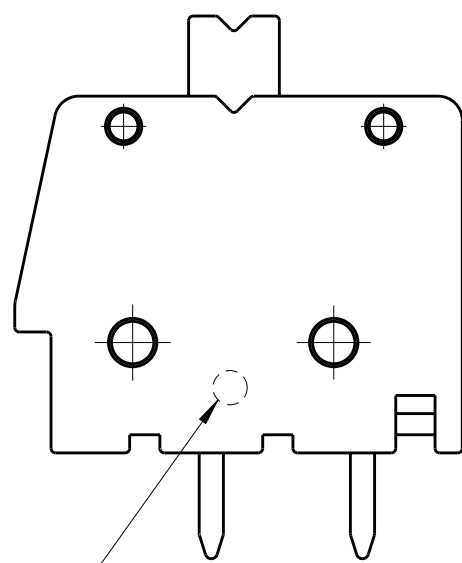

THIS DRAWING IS UNPUBLISHED.

RELEASED FOR PUBLICATION

2011

LOC FT DIST 0

REVISIONS

© COPYRIGHT 2011 ALL RIGHTS RESERVED.

P	LTR	DESCRIPTION	DATE	DWN	APVD
	A	REVISED PER ECO-12-002880	14FEB12	KH	MS

Identificazione passo imperiale