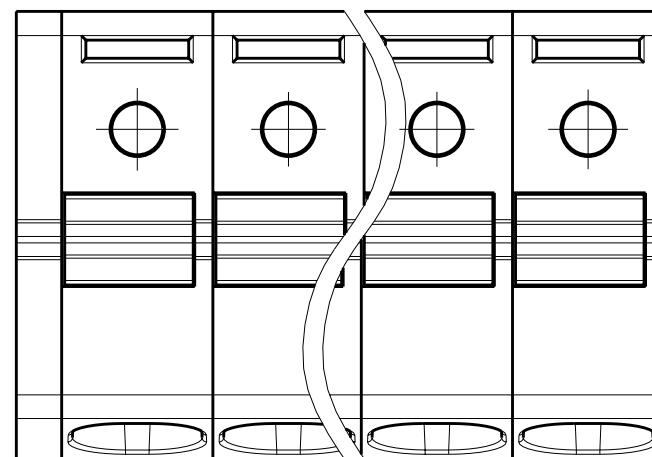

SCALE 2:1  
-4 AS SHOWN

**MATERIALS:**  
 HOUSING-POLYAMIDE, COLOR-GREEN  
 CLAMPING SPRING-STEEL  
 PIN-COPPER ALLOY-TIN PLATED

**MECHANICAL**  
 PCB THICKNESS-2.40 MAX  
 PCB HOLE DIAMETER-1.20 MIN  
 STRIP LENGTH- 10-11 MM  
 OPERATING TEMPERATURE--40 °C TO +110 °C

DIM "L" POLE PART NO

PCB LAYOUT

THIS DRAWING IS A CONTROLLED DOCUMENT.		DWN 08AUG2011 RAGHAVENDRA	 TE Connectivity		
DIMENSIONS: mm		CHK 08AUG2011 SARVER, MICHAEL			
TOLERANCES UNLESS OTHERWISE SPECIFIED:		APVD 08AUG2011 SARVER, MICHAEL	NAME SPRING TYPE, SIDE WIRE ENTRY TERMINAL SIDE STACKABLE STRAIGHT 02 - 25 POLES PITCH 5.08mm		
0 PLC ±.5 1 PLC ±.25 2 PLC ±.25 3 PLC ±.25 4 PLC ±.25 ANGLES ±1°		PRODUCT SPEC -	RESTRICTED TO -		
MATERIAL - FINISH -		APPLICATION SPEC -	SIZE A3	CAGE CODE 00779	DRAWING NO C-1986712
WEIGHT -		WEIGHT -	SCALE 2:1 SHEET 1 OF 1 REV A		
CUSTOMER DRAWING					