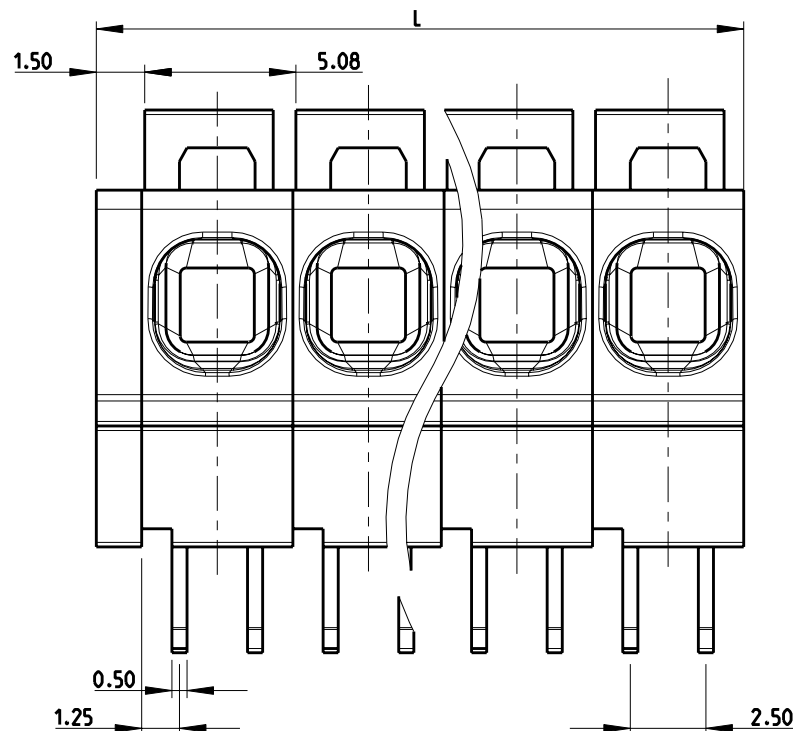

SCALE 2:1  
-4 AS SHOWN

**MATERIALS:**  
 HOUSING-POLYAMIDE, COLOR-GREEN  
 CLAMPING SPRING-STEEL  
 PIN-COPPER ALLOY-TIN PLATED

**MECHANICAL**  
 PCB THICKNESS-2.40 MAX  
 PCB HOLE DIAMETER-1.20 MIN  
 STRIP LENGTH- 10-11 MM  
 OPERATING TEMPERATURE--40 °C TO +110 °C

**ELECTRICAL**  
 WIRE RANGE- 30 TO 12 AWG  
 VOLTAGE RATING- 300 VOLTS  
 CURRENT RATING-16 AMP  
 CONTACT RESISTANCE-15 MILLOHM MAX  
 INSULATION RESISTANCE-10<sup>9</sup> OHMS MIN (500V DC)

128.50	25	2-1986712-5
123.42	24	2-1986712-4
118.34	23	2-1986712-3
113.26	22	2-1986712-2
108.18	21	2-1986712-1
103.10	20	2-1986712-0
98.02	19	1-1986712-9
92.94	18	1-1986712-8
87.86	17	1-1986712-7
82.78	16	1-1986712-6
77.70	15	1-1986712-5
72.62	14	1-1986712-4
67.54	13	1-1986712-3
62.46	12	1-1986712-2
57.38	11	1-1986712-1
52.30	10	1-1986712-0
47.22	9	1986712-9
42.14	8	1986712-8
37.06	7	1986712-7
31.98	6	1986712-6
26.90	5	1986712-5
21.82	4	1986712-4
16.74	3	1986712-3
11.66	2	1986712-2

DIM "L" POLE PART NO

PCB LAYOUT

THIS DRAWING IS A CONTROLLED DOCUMENT.		DWN 08AUG2011 RAGHAVENDRA	 TE Connectivity		
DIMENSIONS: mm		CHK 08AUG2011 SARVER, MICHAEL			
TOLERANCES UNLESS OTHERWISE SPECIFIED:		APVD 08AUG2011 SARVER, MICHAEL	NAME SPRING TYPE, SIDE WIRE ENTRY TERMINAL SIDE STACKABLE STRAIGHT 02 - 25 POLES PITCH 5.08mm		
0 PLC ±.5 1 PLC ±.25 2 PLC ±.25 3 PLC ±.25 4 PLC ±.25 ANGLES ±1°		PRODUCT SPEC -	RESTRICTED TO -		
MATERIAL - FINISH -		APPLICATION SPEC -	SIZE A3	CAGE CODE 00779	DRAWING NO C-1986712
WEIGHT -		WEIGHT -	SCALE 2:1 SHEET 1 OF 1 REV A		
CUSTOMER DRAWING					