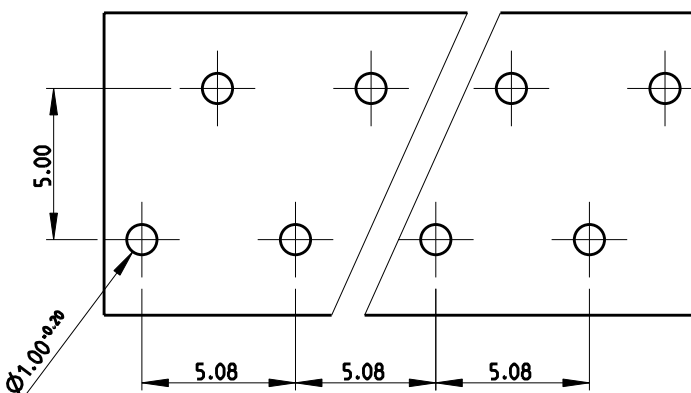

SCALE 2:1  
-4 AS SHOWN

**MATERIALS:**  
 HOUSING-POLYAMIDE, COLOR-GREEN  
 CLAMPING SPRING-STEEL  
 PIN-COPPER ALLOY-TIN PLATED

**MECHANICAL**  
 PCB THICKNESS-2.40 MAX  
 PCB HOLE DIAMETER-1.20 MIN  
 STRIP LENGTH- 10-11 MM  
 OPERATING TEMPERATURE--40 °C TO +110 °C

DIM "L" POLE PART NO

PCB LAYOUT

THIS DRAWING IS A CONTROLLED DOCUMENT.		DWN 08AUG2011 RAGHAVENDRA	 TE Connectivity		
DIMENSIONS: mm		CHK 08AUG2011 SARVER, MICHAEL			
TOLERANCES UNLESS OTHERWISE SPECIFIED:		APVD 08AUG2011 SARVER, MICHAEL	NAME SPRING TYPE, SIDE WIRE ENTRY TERMINAL SIDE STACKABLE STRAIGHT 02 - 25 POLES PITCH 5.08mm		
0 PLC ±.5 1 PLC ±.25 2 PLC ±.25 3 PLC ±.25 4 PLC ±.25 ANGLES ±1°		PRODUCT SPEC -	RESTRICTED TO -		
MATERIAL - FINISH -		APPLICATION SPEC -	SIZE A3	CAGE CODE 00779	DRAWING NO C-1986712
WEIGHT -		WEIGHT -	SCALE 2:1 SHEET 1 OF 1 REV A		
CUSTOMER DRAWING					