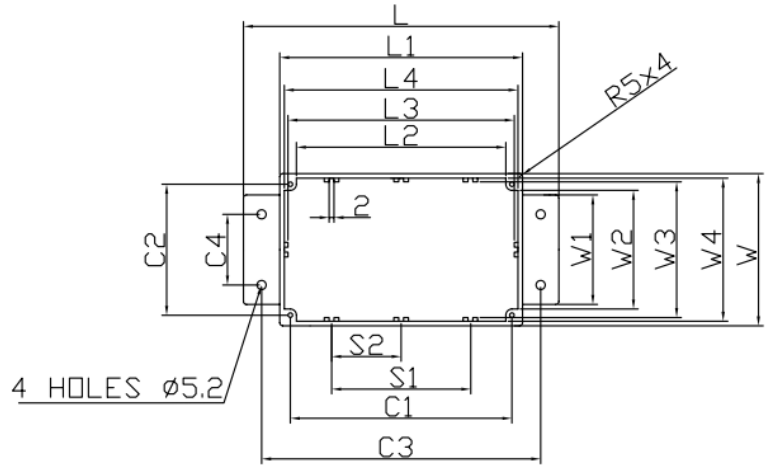

# Aluminium Enclosure, IP66, Shielded, Flanged, 168.7 x 101.6 x 76.5mm

RS Stock number 621-4895

## Specifications:

Colour:	Grey
Body Material:	Die Cast Aluminium
External Dimensions:	168.7 (length) x 101.6 (width) x 76.5 (height)mm
IP Rating:	IP66
Lid Colour:	Grey
Flanged:	Yes
Shielded:	Yes

L	L1	W	W1	H	C1	C2	C3	C4	S1	L2	L3	L4	W2	W3	W4	H1
168.7	139.3	101.6	79.0	76.5	128.8	90.9	157.1	60.1	65.0	122.2	131.2	135.4	84.0	93.1	97.5	70.1