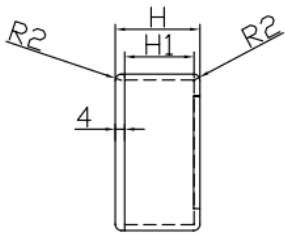

# Aluminium Enclosure, IP66, Shielded, Flanged, 168.7 x 101.6 x 76.5mm

RS Stock number 621-4895

## Specifications:

Colour:	Grey
Body Material:	Die Cast Aluminium
External Dimensions:	168.7 (length) x 101.6 (width) x 76.5 (height)mm
IP Rating:	IP66
Lid Colour:	Grey
Flanged:	Yes
Shielded:	Yes

L	L1	W	W1	H	C1	C2	C3	C4	S1	L2	L3	L4	W2	W3	W4	H1
168.7	139.3	101.6	79.0	76.5	128.8	90.9	157.1	60.1	65.0	122.2	131.2	135.4	84.0	93.1	97.5	70.1