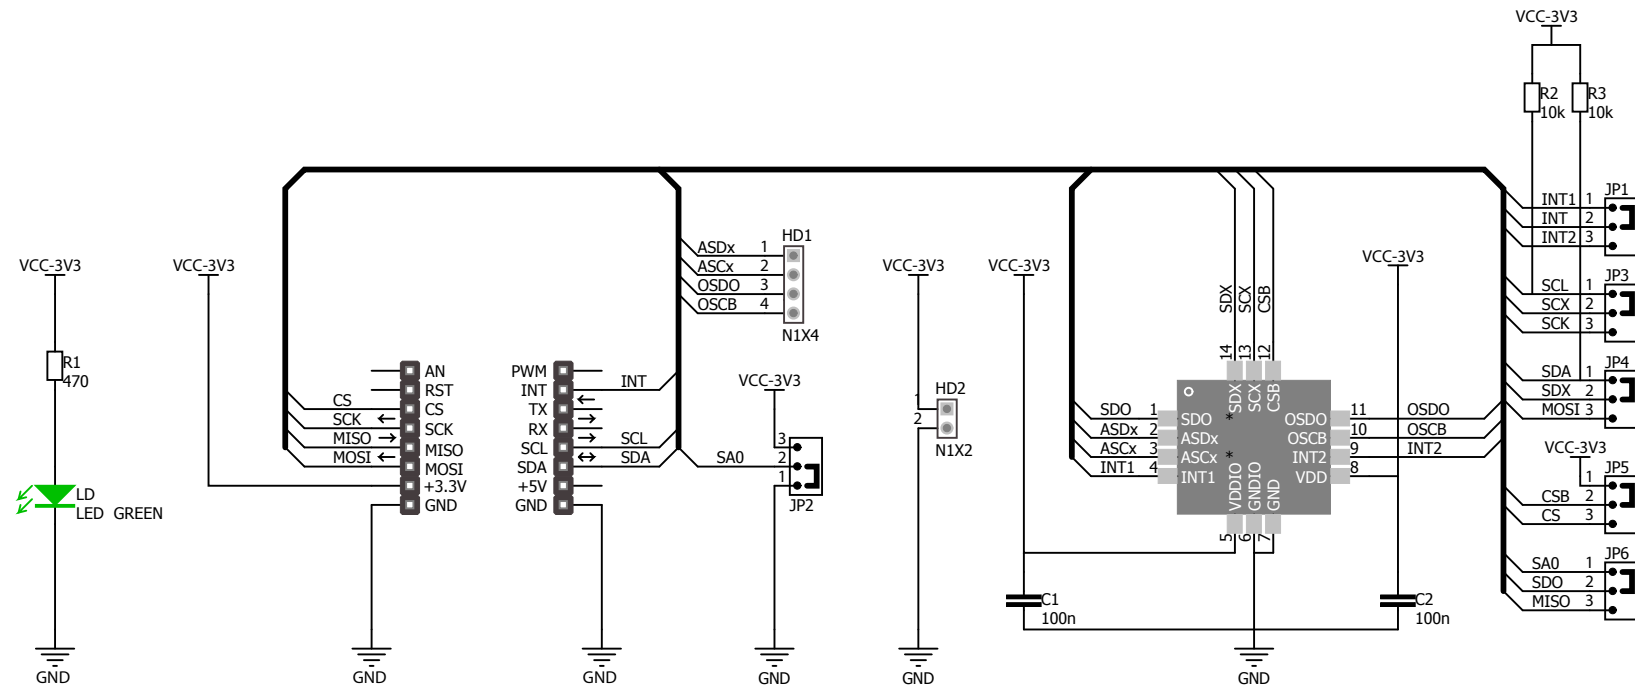

6DOF IMU 2 click schematic v100

www.mikroe.com

Mouser Electronics

Authorized Distributor

Click to View Pricing, Inventory, Delivery & Lifecycle Information:

[Mikroe:](#)

[MIKROE-2337](#)