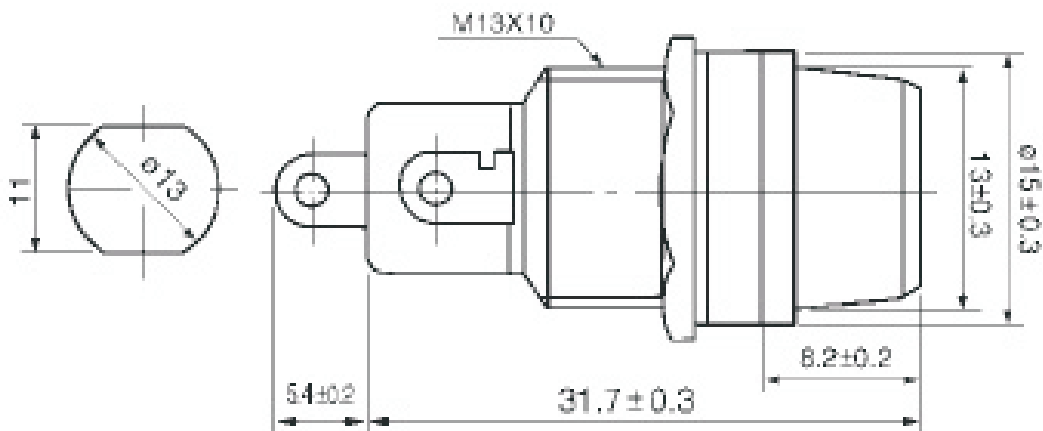

FUSE AND FUSE HOLDER

Fuse holders*Fuse Clips

KLS5-254-2 Pane Mount Fuse Holder For Fuse 5.2×20mm

Product Information

Suitable fuse:5.2×20mm

Maximum rated value:10A.250V.AC

Housing:High temperature resisting flame-retarded plastic

Pole:Silver-plating brass

ORDER INFORMATION

Product NO.: KLS5-254-2

Pos. NO. _____

_____ Fuse Holder For Fuse 5.2×20mm