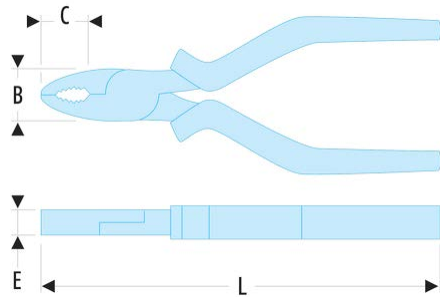

187.16CPESLS 187.CPESLS - Combination pliers**Description :**

- Tool equipped with a FACOM SLS attachment solution, preventing any risk of accidental falls.
- The crimped "rotating" cable solution, selected and tested by FACOM, maintains user ergonomics.
- Cutting edges designed to cut all types of wire: piano wire, soft wires and modern materials (Fe 200 kg/mm²).
- Long lever arm, offset pivot for minimum cutting effort.
- High durability Chrome-Molybdenum-Vanadium steel, very hard cutting edges 61/63 HRc.
- Ergonomic grips resistant to chemical agents.
- Removable return spring.
- Finish: chromed.

B [mm]: 21

C [mm]: 34

C1 [mm]: 12

E [mm]: 9,5

L [mm]: 165

[g]: 220
