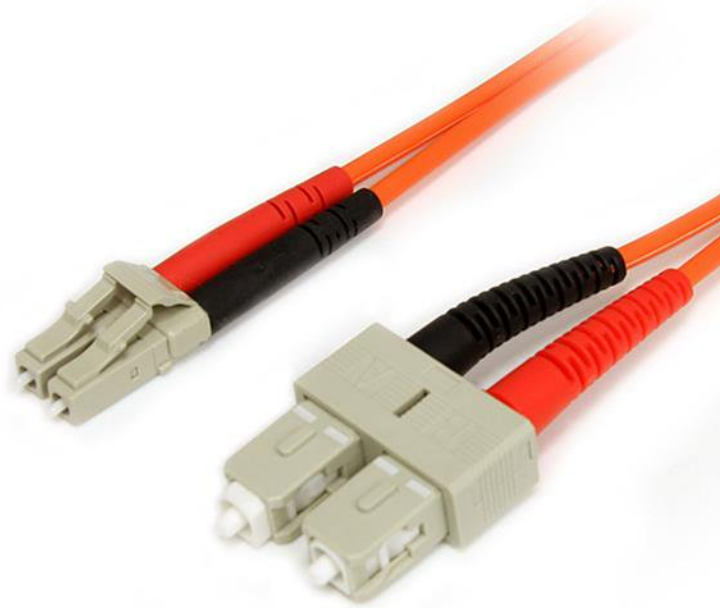

Fiber Optic Cable - Multimode Duplex 62.5/125 - LSZH - LC/SC - 3 m

Product ID: FIBLCSC3

The FIBLCSC3 3-meter (10ft) Multimode 62.5/125 Duplex Fiber Patch Cable is terminated with one LC (male) connector and one SC (male) connector, to provide the necessary connection between fiber networking devices for high-speed, long distance networks.

This LC-SC patch cable is housed in a LSZH (Low-Smoke, Zero-Halogen) flame retardant jacket, to ensure minimal smoke, toxicity and corrosion when exposed to high sources of heat, in the event of a fire. Making it ideal for use in industrial settings, central offices and schools, as well as residential settings where building codes are a consideration.

To ensure optimum performance, our multimode fiber duplex cable is individually tested and certified to be within acceptable optical insertion loss limits for guaranteed compatibility and 100% reliability.

Backed by Lifetime Warranty, our LC-SC Multimode Fiber Patch cable is guaranteed to provide long-lasting dependability, and top quality performance.

Certifications, Reports and Compatibility

Applications