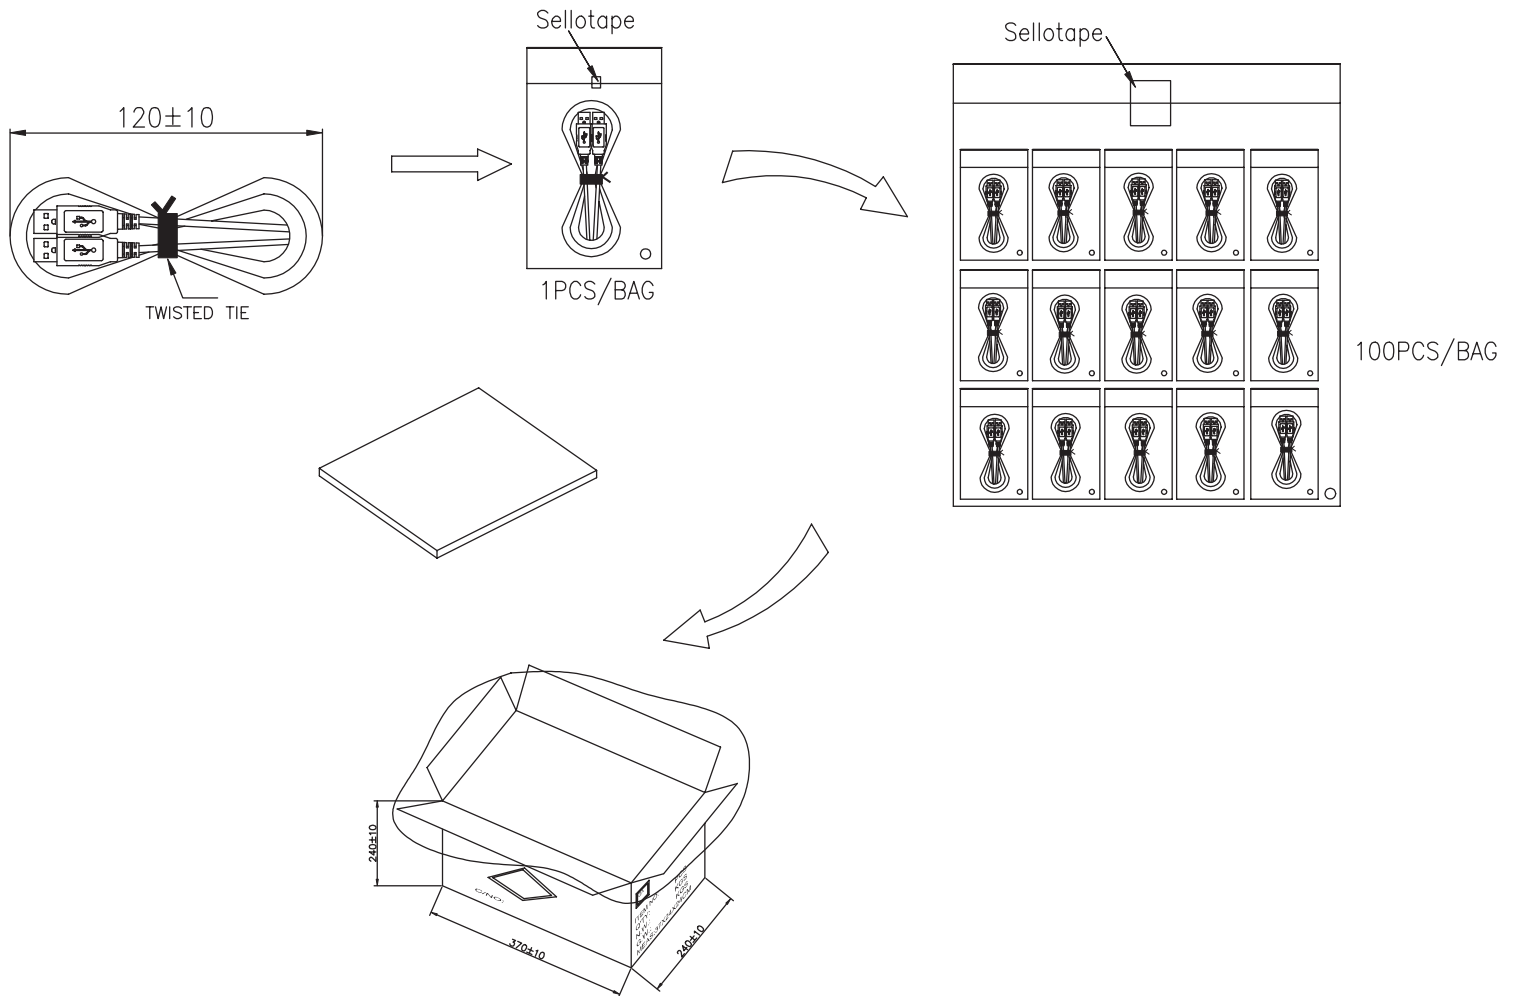

MODEL: CBL-UA-UA-1 | **DESCRIPTION:** USB CABLE**FEATURES**

- USB 2.0
- type A male to type A male
- 1 meter
- PVC jacket

**SPECIFICATIONS**

parameter	conditions/description	min	typ	max	units
rated voltage			20		Vdc
rated current				1	A
conductor resistance				3	Ω
insulation resistance	at 300 Vdc / 10 ms	10			M Ω
operating temperature		-20		80	$^{\circ}$ C
storage temperature		-25		80	$^{\circ}$ C
flammability rating	UL94V-0				
RoHS	yes				

MECHANICAL DRAWING

units: mm
 tolerance:
 X.X ±0.2 mm
 X.XX ±0.15 mm
 unless otherwise noted

critical dimension: ▼

ITEM	DESCRIPTION	MATERIAL	PLATING/COLOR
1	cable	28 AWG OD: 3.0 mm, PVC	black
2	connector 1/2	USB 2.0 Type A	shell: nickel term.: gold flash
3	inner mold	LD-PE	black
4	over mold	PVC	black

WIRE DIAGRAM

PACKAGING

units: mm

Carton Size: 370 x 240 x 240 mm
Carton QTY: 500 pcs

REVISION HISTORY

rev.	description	date
1.0	initial release	12/21/2018
1.01	brand update	02/18/2020

The revision history provided is for informational purposes only and is believed to be accurate.