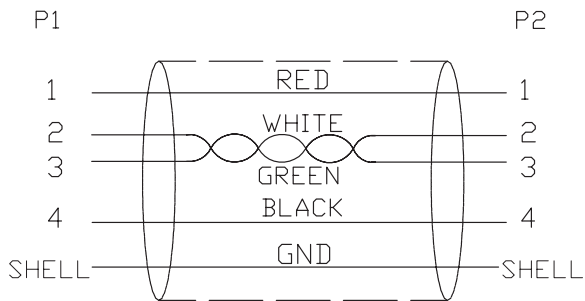

WIRE DIAGRAM