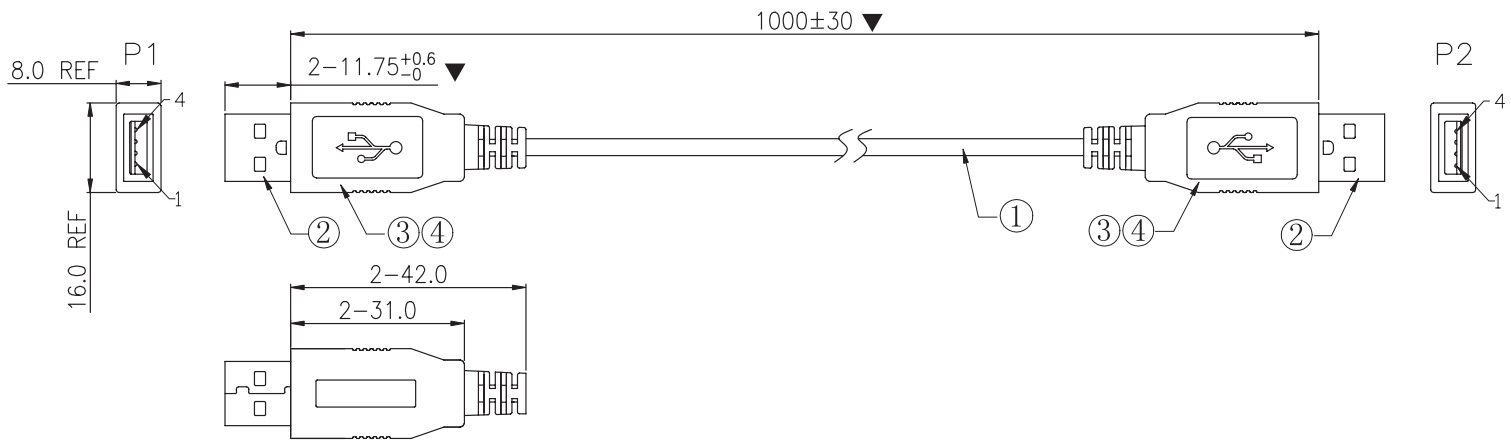

MODEL: CBL-UA-UA-1 | **DESCRIPTION:** USB CABLE**FEATURES**

- USB 2.0
- type A male to type A male
- 1 meter
- PVC jacket

**SPECIFICATIONS**

parameter	conditions/description	min	typ	max	units
rated voltage			20		Vdc
rated current				1	A
conductor resistance				3	Ω
insulation resistance	at 300 Vdc / 10 ms	10			M Ω
operating temperature		-20		80	$^{\circ}$ C
storage temperature		-25		80	$^{\circ}$ C
flammability rating	UL94V-0				
RoHS	yes				

MECHANICAL DRAWING

units: mm
 tolerance:
 X.X ±0.2 mm
 X.XX ±0.15 mm
 unless otherwise noted

critical dimension: ▼

ITEM	DESCRIPTION	MATERIAL	PLATING/COLOR
1	cable	28 AWG OD: 3.0 mm, PVC	black
2	connector 1/2	USB 2.0 Type A	shell: nickel term.: gold flash
3	inner mold	LD-PE	black
4	over mold	PVC	black

WIRE DIAGRAM

PACKAGING

units: mm

Carton Size: 370 x 240 x 240 mm
Carton QTY: 500 pcs

REVISION HISTORY

rev.	description	date
1.0	initial release	12/21/2018
1.01	brand update	02/18/2020

The revision history provided is for informational purposes only and is believed to be accurate.