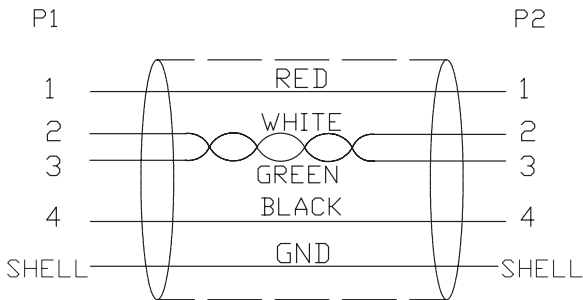

WIRE DIAGRAM