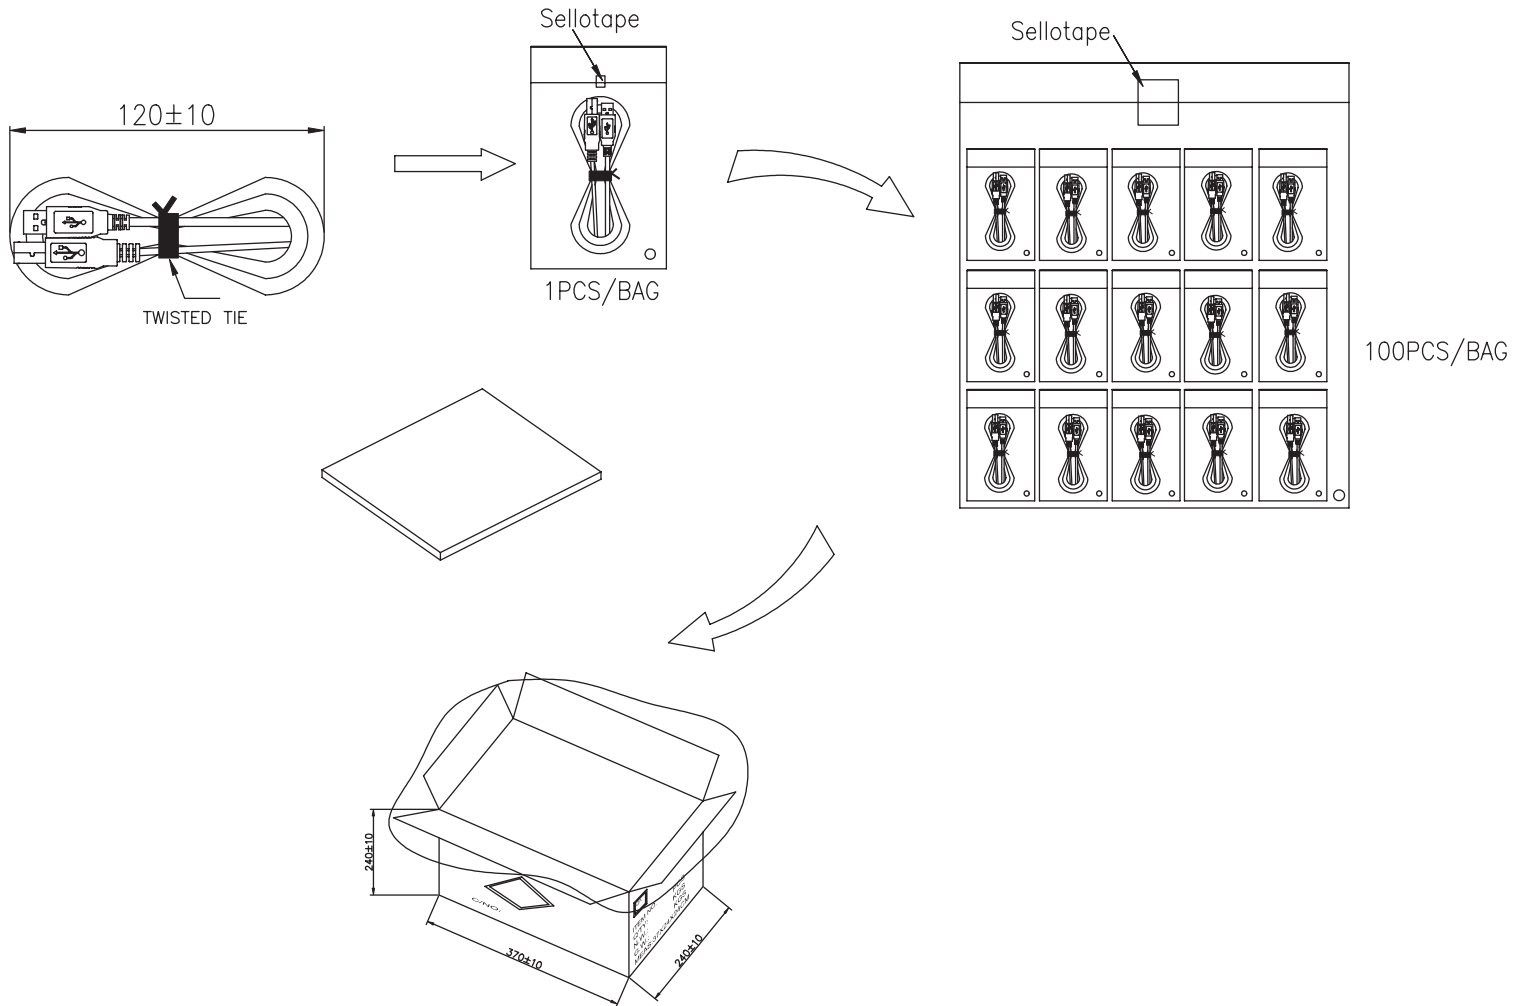

MECHANICAL DRAWING

units: mm
 tolerance:
 X.X ±0.2 mm
 X.XX ±0.15 mm
 unless otherwise noted

critical dimension: ▼

ITEM	DESCRIPTION	MATERIAL	PLATING/COLOR
1	cable	28 AWG OD: 3.0 mm, TPE	black
2	connector 1	USB 2.0 Type A	shell: nickel term.: gold flash
3	connector 2	USB 2.0 Type B	shell: nickel term.: gold flash
4	inner mold	LD-PE	black
5	over mold	TPE	black

WIRE DIAGRAM

PACKAGING

units: mm

Carton Size: 370 x 240 x 240 mm

Carton QTY: 400 pcs

REVISION HISTORY

rev.	description	date
1.0	initial release	12/21/2018
1.01	brand update	02/17/2020

The revision history provided is for informational purposes only and is believed to be accurate.