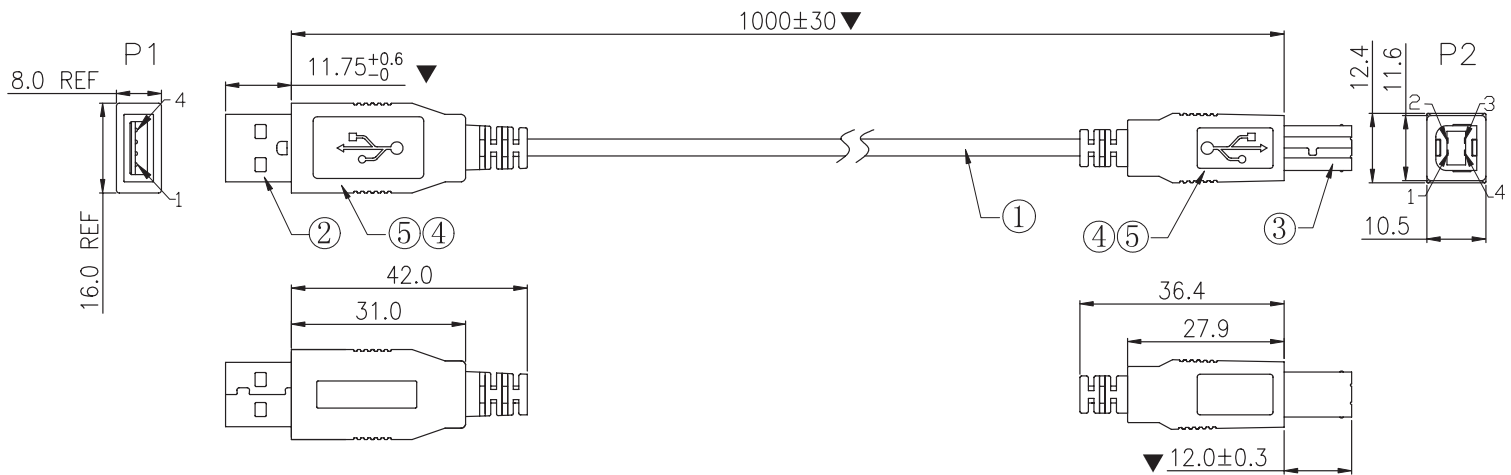

MODEL: CBLT-UA-UB-1 | **DESCRIPTION:** USB CABLE**FEATURES**

- USB 2.0
- type A male to type B male
- 1 meter
- TPE jacket
- halogen free

**SPECIFICATIONS**

parameter	conditions/description	min	typ	max	units
rated voltage			20		Vdc
rated current				1	A
conductor resistance				3	Ω
insulation resistance	at 300 Vdc / 10 ms	10			M Ω
operating temperature		-20		80	$^{\circ}$ C
storage temperature		-25		80	$^{\circ}$ C
flammability rating	UL94V-0				
RoHS	yes				

MECHANICAL DRAWING

units: mm
 tolerance:
 X.X ±0.2 mm
 X.XX ±0.15 mm
 unless otherwise noted

critical dimension: ▼

ITEM	DESCRIPTION	MATERIAL	PLATING/COLOR
1	cable	28 AWG OD: 3.0 mm, TPE	black
2	connector 1	USB 2.0 Type A	shell: nickel term.: gold flash
3	connector 2	USB 2.0 Type B	shell: nickel term.: gold flash
4	inner mold	LD-PE	black
5	over mold	TPE	black

WIRE DIAGRAM

PACKAGING

units: mm

Carton Size: 370 x 240 x 240 mm

Carton QTY: 400 pcs

REVISION HISTORY

rev.	description	date
1.0	initial release	12/21/2018
1.01	brand update	02/17/2020

The revision history provided is for informational purposes only and is believed to be accurate.