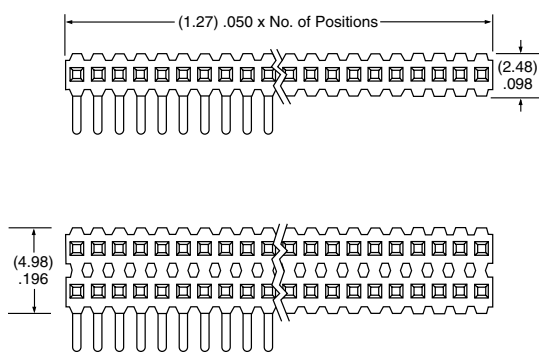

# THROUGH-HOLE MICRO HEADER

(1.27 mm) .050" PITCH • TMS/HTMS SERIES

**TMS/HTMS**  
Mates:  
SMS, SLM, RSM

## SPECIFICATIONS

**Insulator Material:**  
Black Liquid Crystal Polymer  
**Terminal Material:**  
Phosphor Bronze  
**Plating:**  
Au or Sn over  
50 μ" (1.27 μm) Ni  
**Current Rating (TMS/SMS):**  
5 A per pin  
(2 pins powered)  
**Operating Temp Range:**  
-55 °C to +105 °C with Tin;  
-55 °C to +125 °C with Gold

## PROCESSING

**Lead-Free Solderable:**  
Yes

SERIES	1	NO. PINS PER ROW	01 thru 50	LEAD STYLE	Specify LEAD STYLE from chart	PLATING OPTION	-L = 10 μ" (0.25 μm) Gold on post, Matte Tin on tail -G = 10 μ" (0.25 μm) Gold on post, Gold flash on tail	ROW OPTION	-S = Single Row -D = Double Row	OPTION	-RA = Right-angle -XXX = Polarized Position (Specify position of omitted pin)
--------	---	------------------	------------	------------	-------------------------------	----------------	---	------------	------------------------------------	--------	--

<b>TMS</b> = Standard	<b>HTMS</b> = High Temp										
--------------------------	----------------------------	--	--	--	--	--	--	--	--	--	--

T/H LEAD STYLE	A	B	C
-01	(11.43) .450	(5.84) .230	(3.05) .120
-02	(8.13) .320	(2.54) .100	
-21	(12.83) .505	(5.84) .230	(4.45) .175
-51	(10.41) .410	(4.83) .190	
-52	(10.80) .425	(5.21) .205	
-53	(12.83) .505	(7.24) .285	
-54	(14.10) .555	(8.51) .335	
-55	(15.49) .610	(9.91) .390	(3.05) .120
-56	(15.88) .625	(10.29) .405	
-57	(16.51) .650	(10.92) .430	
-58	(17.91) .705	(12.32) .485	
-59	(19.18) .755	(13.59) .535	
-60	(20.96) .825	(15.37) .605	