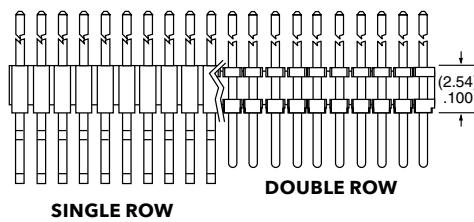

## SPECIFICATIONS

**Insulator Material:**  
Black Liquid Crystal Polymer  
**Terminal Material:**  
Phosphor Bronze  
**Plating:**  
Au or Sn over  
50 μ" (1.27 μm) Ni  
**Current Rating (TMS/SMS):**  
5 A per pin  
(2 pins powered)  
**Operating Temp Range:**  
-55 °C to +105 °C with Tin;  
-55 °C to +125 °C with Gold

## PROCESSING

**Lead-Free Solderable:**  
Yes

SERIES	1	NO. PINS PER ROW	01 thru 50	LEAD STYLE	Specify LEAD STYLE from chart	PLATING OPTION	-L = 10 μ" (0.25 μm) Gold on post, Matte Tin on tail -G = 10 μ" (0.25 μm) Gold on post, Gold flash on tail	ROW OPTION	-S = Single Row -D = Double Row	OPTION	-RA = Right-angle -XXX = Polarized Position (Specify position of omitted pin)
--------	---	------------------	------------	------------	-------------------------------	----------------	---	------------	------------------------------------	--------	--

<b>TMS</b> = Standard	<b>HTMS</b> = High Temp										
--------------------------	----------------------------	--	--	--	--	--	--	--	--	--	--

T/H LEAD STYLE	A	B	C
-01	(11.43) .450	(5.84) .230	(3.05) .120
-02	(8.13) .320	(2.54) .100	
-21	(12.83) .505	(5.84) .230	(4.45) .175
-51	(10.41) .410	(4.83) .190	
-52	(10.80) .425	(5.21) .205	
-53	(12.83) .505	(7.24) .285	
-54	(14.10) .555	(8.51) .335	
-55	(15.49) .610	(9.91) .390	(3.05) .120
-56	(15.88) .625	(10.29) .405	
-57	(16.51) .650	(10.92) .430	
-58	(17.91) .705	(12.32) .485	
-59	(19.18) .755	(13.59) .535	
-60	(20.96) .825	(15.37) .605	

## ALSO AVAILABLE

Other Plating  
(MOQ Required)

**Important Note:**  
Style -02 does not mate with SMS Series.

RA LEAD STYLE	D
-01	(5.84) .230
-02	(2.54) .100
-03	(3.18) .125

**Note:**  
Some lengths, styles and options are non-standard, non-returnable.