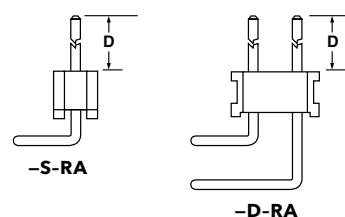

## SPECIFICATIONS

**Insulator Material:**  
Black Liquid Crystal Polymer  
**Terminal Material:**  
Phosphor Bronze  
**Plating:**  
Au or Sn over  
50 μ" (1.27 μm) Ni  
**Current Rating (TMS/SMS):**  
5 A per pin  
(2 pins powered)  
**Operating Temp Range:**  
-55 °C to +105 °C with Tin;  
-55 °C to +125 °C with Gold

## PROCESSING

**Lead-Free Solderable:**  
Yes

SERIES	1	NO. PINS PER ROW	01 thru 50	LEAD STYLE	Specify LEAD STYLE from chart	PLATING OPTION	-L = 10 μ" (0.25 μm) Gold on post, Matte Tin on tail -G = 10 μ" (0.25 μm) Gold on post, Gold flash on tail	ROW OPTION	-S = Single Row -D = Double Row	OPTION	-RA = Right-angle -XXX = Polarized Position (Specify position of omitted pin)
--------	---	------------------	------------	------------	-------------------------------	----------------	---	------------	------------------------------------	--------	--

<b>TMS</b> = Standard	<b>HTMS</b> = High Temp										
--------------------------	----------------------------	--	--	--	--	--	--	--	--	--	--

T/H LEAD STYLE	A	B	C
-01	(11.43) .450	(5.84) .230	(3.05) .120
-02	(8.13) .320	(2.54) .100	
-21	(12.83) .505	(5.84) .230	(4.45) .175
-51	(10.41) .410	(4.83) .190	
-52	(10.80) .425	(5.21) .205	
-53	(12.83) .505	(7.24) .285	
-54	(14.10) .555	(8.51) .335	
-55	(15.49) .610	(9.91) .390	(3.05) .120
-56	(15.88) .625	(10.29) .405	
-57	(16.51) .650	(10.92) .430	
-58	(17.91) .705	(12.32) .485	
-59	(19.18) .755	(13.59) .535	
-60	(20.96) .825	(15.37) .605	

## ALSO AVAILABLE

Other Plating  
(MOQ Required)

**Important Note:**  
Style -02 does not mate with SMS Series.

RA LEAD STYLE	D
-01	(5.84) .230
-02	(2.54) .100
-03	(3.18) .125

**Note:**  
Some lengths, styles and options are non-standard, non-returnable.