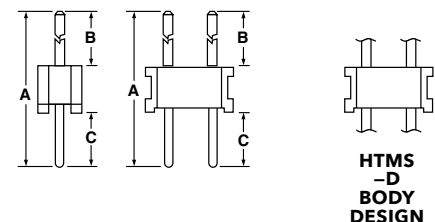

## PROCESSING

**Lead-Free Solderable:**  
Yes

SERIES	1	NO. PINS PER ROW	01 thru 50	LEAD STYLE	Specify LEAD STYLE from chart	PLATING OPTION	-L = 10 μ" (0.25 μm) Gold on post, Matte Tin on tail -G = 10 μ" (0.25 μm) Gold on post, Gold flash on tail	ROW OPTION	-S = Single Row -D = Double Row	OPTION	-RA = Right-angle -XXX = Polarized Position (Specify position of omitted pin)
--------	---	------------------	------------	------------	-------------------------------	----------------	---	------------	------------------------------------	--------	--

<b>TMS</b> = Standard	<b>HTMS</b> = High Temp										
--------------------------	----------------------------	--	--	--	--	--	--	--	--	--	--

T/H LEAD STYLE	A	B	C
-01	(11.43) .450	(5.84) .230	(3.05) .120
-02	(8.13) .320	(2.54) .100	
-21	(12.83) .505	(5.84) .230	(4.45) .175
-51	(10.41) .410	(4.83) .190	
-52	(10.80) .425	(5.21) .205	
-53	(12.83) .505	(7.24) .285	
-54	(14.10) .555	(8.51) .335	
-55	(15.49) .610	(9.91) .390	(3.05) .120
-56	(15.88) .625	(10.29) .405	
-57	(16.51) .650	(10.92) .430	
-58	(17.91) .705	(12.32) .485	
-59	(19.18) .755	(13.59) .535	
-60	(20.96) .825	(15.37) .605	