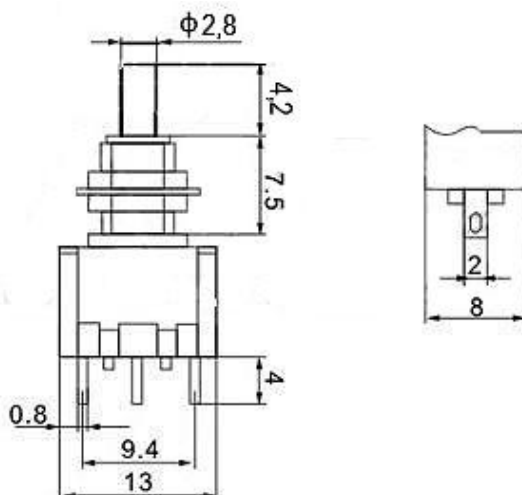

MINIATURE PUSHBUTTON SWITCH

Q-10207

TYPE: **T701BTQYD**

SPECIFICATIONS

Function: SPDT
Rating: 2A 250V AC
Contact R: 20mΩ max
Insulation R: 500V DC 100MΩ min
Dielectric Strength: 1 Minute 1500V AC
Operating Temperature: -55°C ~ +85°C
Electrical Life: 10, 000 Cycles

Outline Drawing