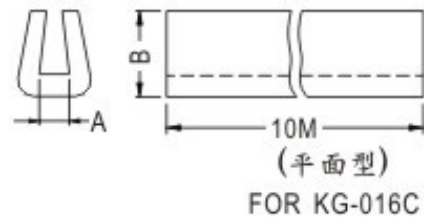

FIX

Fasten

- ◆ MATERIAL: PE
- ◆ COLOR: NATURAL
- ◆ UNIT: mm

PART NO	A	B	CHASSIS THICKNESS	PACKAGE
KG-010	1.1	5.2	0.9~1.1	10M
KG-012	1.3	5.4	1.1~1.3	10M
KG-016	1.7	5.4	1.45~1.75	10M
KG-16S	1.6	5.3	1.0~1.6	10M
KG-16C	1.7	5.4	1.45~1.75	10M
KG-020	2.2	5.4	1.85~2.2	10M
KG-024	2.7	5.7	2.25~2.6	10M
KG-030	3.3	6.1	2.85~3.25	10M
KG-040	4.3	6.5	3.85~4.25	10M