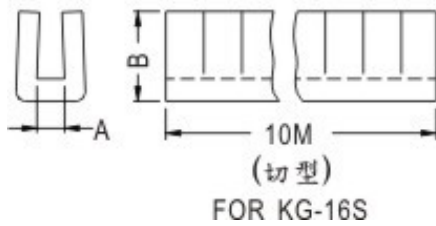

FIX

Fasten

- ◆ MATERIAL: PE
- ◆ COLOR: NATURAL
- ◆ UNIT: mm

PART NO	A	B	CHASSIS THICKNESS	PACKAGE
KG-010	1.1	5.2	0.9~1.1	10M
KG-012	1.3	5.4	1.1~1.3	10M
KG-016	1.7	5.4	1.45~1.75	10M
KG-16S	1.6	5.3	1.0~1.6	10M
KG-16C	1.7	5.4	1.45~1.75	10M
KG-020	2.2	5.4	1.85~2.2	10M
KG-024	2.7	5.7	2.25~2.6	10M
KG-030	3.3	6.1	2.85~3.25	10M
KG-040	4.3	6.5	3.85~4.25	10M