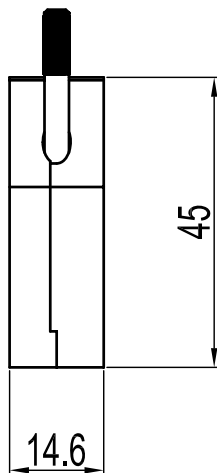

No.	Changes and/or Note	Date	Intr	No	Changes and/or Note	Date	Intr

Part Number:	Description:	Pack:	1	6	M2.5X14	Screw
6560-0305-01	MHDTZI09-K	SINGLE	2	2	MHDTZI09-Hood	Cover
6561-0305-01	MHDTZI09	BULK	3	2	MHDTZI09-Clamp	Cable Clamp
			4	2	UNC 4-40X55	Jack screw
			Item	QTY	Part Number	Description

DATE: 2008-09-16	DRAWN: MRR	SCALE:	MATERIAL TYPE:
	APPROVED:		REPLACES:

MHDTZI-SERIES

DRAWING No: 6688-9601