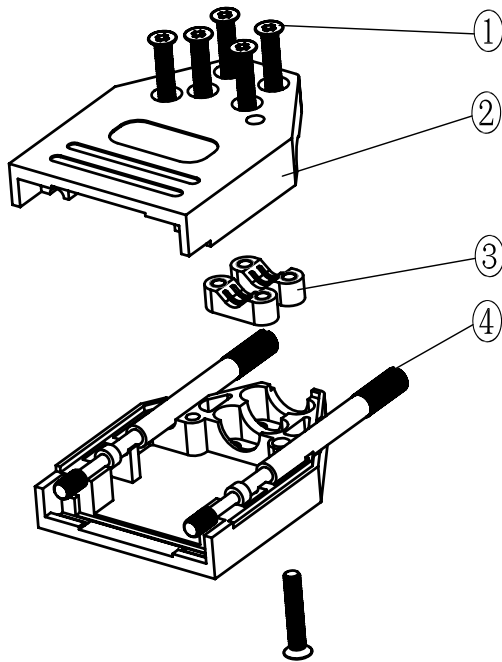

No.	Changes and/or Note	Date	Intr	No	Changes and/or Note	Date	Intr

Part Number:	Description:	Pack:	1	6	M2.5X14	Screw
6560-0305-01	MHDTZI09-K	SINGLE	2	2	MHDTZI09-Hood	Cover
6561-0305-01	MHDTZI09	BULK	3	2	MHDTZI09-Clamp	Cable Clamp
			4	2	UNC 4-40X55	Jack screw
			Item	QTY	Part Number	Description

DATE: 2008-09-16	DRAWN: MRR	SCALE:	MATERIAL TYPE:
	APPROVED:		REPLACES:

MHDTZI-SERIES

DRAWING No: 6688-9601