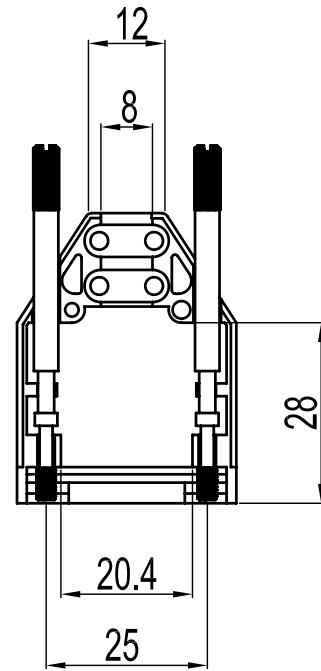

No.	Changes and/or Note	Date	Intr	No	Changes and/or Note	Date	Intr

Part Number:	Description:	Pack:	1	6	M2.5X14	Screw
6560-0305-01	MHDTZI09-K	SINGLE	2	2	MHDTZI09-Hood	Cover
6561-0305-01	MHDTZI09	BULK	3	2	MHDTZI09-Clamp	Cable Clamp
			4	2	UNC 4-40X55	Jack screw
			Item	QTY	Part Number	Description

DATE: 2008-09-16	DRAWN: MRR	SCALE:	MATERIAL TYPE:
	APPROVED:		REPLACES:

MHDTZI-SERIES

DRAWING No: 6688-9601