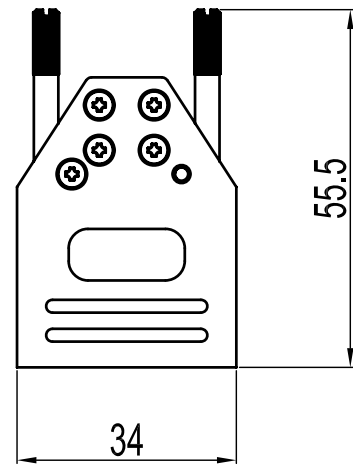

No.	Changes and/or Note	Date	Intr	No	Changes and/or Note	Date	Intr

Part Number:	Description:	Pack:	1	6	M2.5X14	Screw
6560-0305-01	MHDTZI09-K	SINGLE	2	2	MHDTZI09-Hood	Cover
6561-0305-01	MHDTZI09	BULK	3	2	MHDTZI09-Clamp	Cable Clamp
			4	2	UNC 4-40X55	Jack screw
			Item	QTY	Part Number	Description

DATE: 2008-09-16	DRAWN: MRR	SCALE:	MATERIAL TYPE:
	APPROVED:		REPLACES:

MHDTZI-SERIES

DRAWING No: 6688-9601