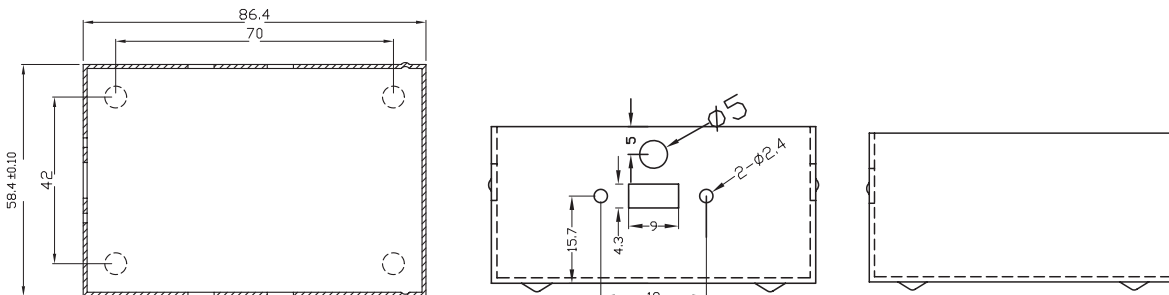

Stereo Phono Pre-Amplifier

pro-SIGNAL

Description

This stereo phono pre-amplifier lets you use a magnetic stereo phono cartridge with an amplifier which does not have a phono input jack for a magnetic cartridge. This pre-amplifier has been designed for low noise, with RIAA compensation. This pre-amplifier requires a 9V PP3 battery (not supplied) for operation.

Diagram

Part Number Table

Description	Part Number
Stereo Phono Pre-Amplifier	PSG03927

Dimensions : Millimetres

Important Notice : This data sheet and its contents (the "Information") belong to the members of the AVNET group of companies (the "Group") or are licensed to it. No licence is granted for the use of it other than for information purposes in connection with the products to which it relates. No licence of any intellectual property rights is granted. The Information is subject to change without notice and replaces all data sheets previously supplied. The Information supplied is believed to be accurate but the Group assumes no responsibility for its accuracy or completeness, any error in or omission from it or for any use made of it. Users of this data sheet should check for themselves the Information and the suitability of the products for their purpose and not make any assumptions based on information included or omitted. Liability for loss or damage resulting from any reliance on the Information or use of it (including liability resulting from negligence or where the Group was aware of the possibility of such loss or damage arising) is excluded. This will not operate to limit or restrict the Group's liability for death or personal injury resulting from its negligence. pro-SIGNAL is the registered trademark of Premier Farnell Limited 2019.