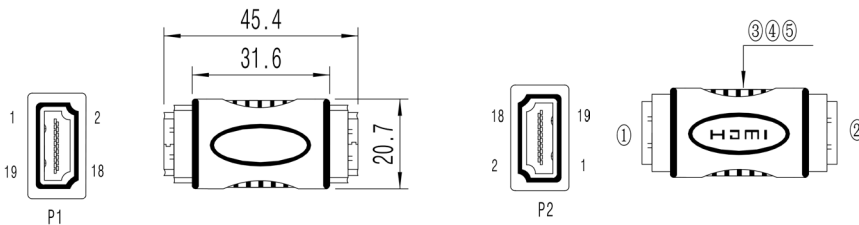

HDMI Socket to Socket Coupler

pro-SIGNAL

Specifications

Inter Series Connector A : HDMI
 Convert From Positions : 1 Ways
 Convert From Gender : Receptacle
 Inter Series Connector B : HDMI
 Convert To Positions : 1 Ways
 Convert To Gender : Receptacle
 Conductor Resistance : 5Ω
 Insulation Resistance : 5MΩ at 300V DC

**RoHS
Compliant**

Diagram

1. HDMI Female Nickel Plated
2. HDMI Female Nickel Plated
3. PCB
4. PE Inner mold
5. 45P PVC Colour: Black

WIRING

P1	P2
1	1
2	2
3	3
4	4
5	5
6	6
7	7
8	8
9	9
10	10
11	11
12	12
13	13
14	14
15	15
16	16
17	17
18	18
19	19
SHELL	SHELL

Part Number Table

Description	Part Number
HDMI Socket to Socket Coupler, Nickel-Plated, Black	PSG91329

Dimensions : Millimetres

Important Notice : This data sheet and its contents (the "Information") belong to the members of the AVNET group of companies (the "Group") or are licensed to it. No licence is granted for the use of it other than for information purposes in connection with the products to which it relates. No licence of any intellectual property rights is granted. The Information is subject to change without notice and replaces all data sheets previously supplied. The Information supplied is believed to be accurate but the Group assumes no responsibility for its accuracy or completeness, any error in or omission from it or for any use made of it. Users of this data sheet should check for themselves the Information and the suitability of the products for their purpose and not make any assumptions based on information included or omitted. Liability for loss or damage resulting from any reliance on the Information or use of it (including liability resulting from negligence or where the Group was aware of the possibility of such loss or damage arising) is excluded. This will not operate to limit or restrict the Group's liability for death or personal injury resulting from its negligence. pro-SIGNAL is the registered trademark of Premier Farnell Limited 2019.