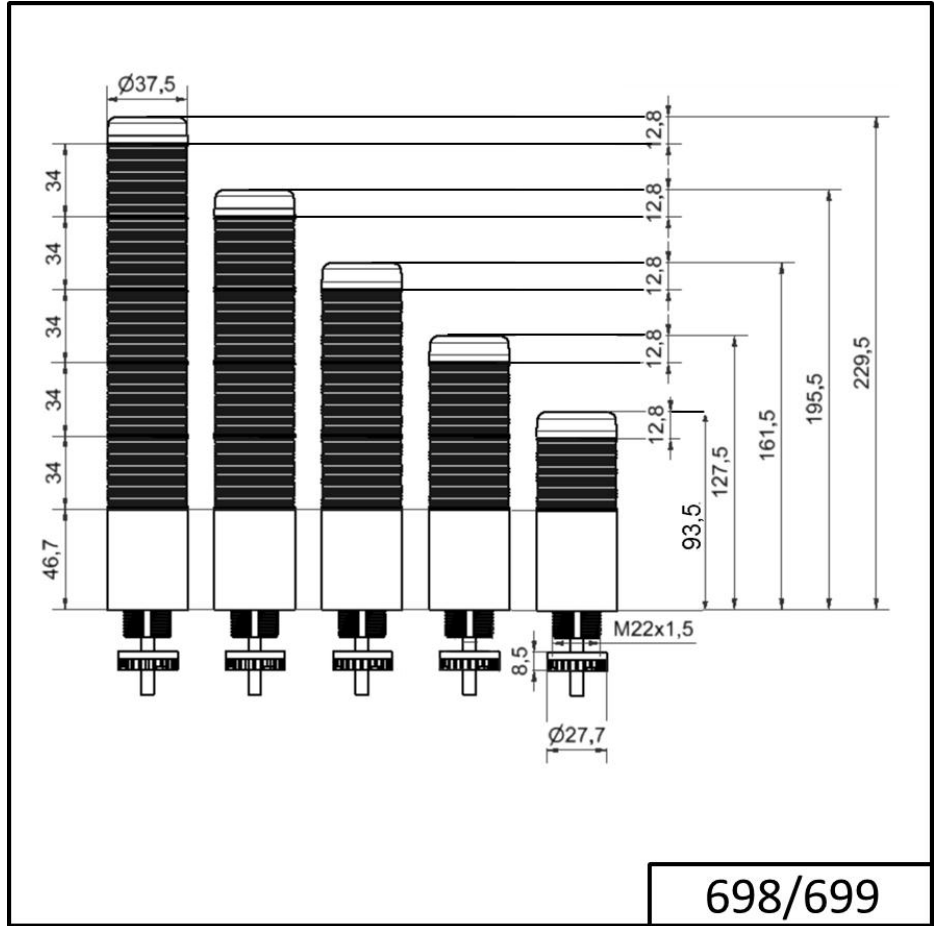

Completely pre-assembled Signal Towers / KOMPAKT 37
K37cl sr plug EM 24VAC/DC GN/RD

Part No.:	698.420.75
Series:	Kompakt 37

MECHANICAL DATA	
Height	141 mm
Diameter	38 mm
Materials	PC
Dome colour	Clear
Housing colour	Black
Protection category	IP65
Connection	M12 plug 5-pole
Cable entry	Membrane grommet
Cable entry minimum	d = 1 mm
Cable entry maximum	d = 9 mm
Tension relief	Pull-out protection
Type of fixing	Built-in mounting
Working temperature minimum	-20°C
Working temperature maximum	+50°C
UL Type Rating	Type 12 Type 4X
Weight with packaging	115 g
Product weight	74 g

ELECTRICAL DATA	
Operating voltage	24V
Operating voltage type	AC/DC
Operating voltage frequency	50Hz
Operating voltage tolerance	+/- 10%
Rated operational voltage	24 VDC
Rated operational current	70 mA
Rated inrush current	500 mA
Protection class	Protection class 2
Pollution degree	3 In the connection area: 2

OPTICAL DATA	
Light source	LED
Light colour	Green Red
Optical signal image	Permanent
Service life optical	50,000 h maximum

! For additional installation and mounting information, refer to the appropriate user guide at www.werma.com. This printed copy is for information only and is subject to alteration.

Completely pre-assembled Signal Towers / KOMPAKT 37
K37cl sr plug EM 24VAC/DC GN/RD

DRAWING

! For additional installation and mounting information, refer to the appropriate user guide at www.werma.com. This printed copy is for information only and is subject to alteration.